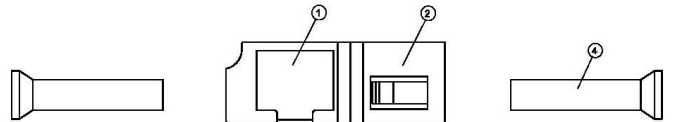

Features and Benefits

The LC connector is the result of increased demands for smaller easier-to-use fibre connectivity. The LC connector has reduced the space requirements on equipment bays and distribution panels by 50%.

Adapters are available with a shutter providing a barrier against harmful light emissions and with either precise zirconia ceramic or rugged phosphor bronze alignment sleeves.

- Small footprint
- RoHS Compliant
- Zirconia, phosphor bronze and polymer alignment sleeves
- Unique shuttered feature protects from harmful light emissions. Available upon application