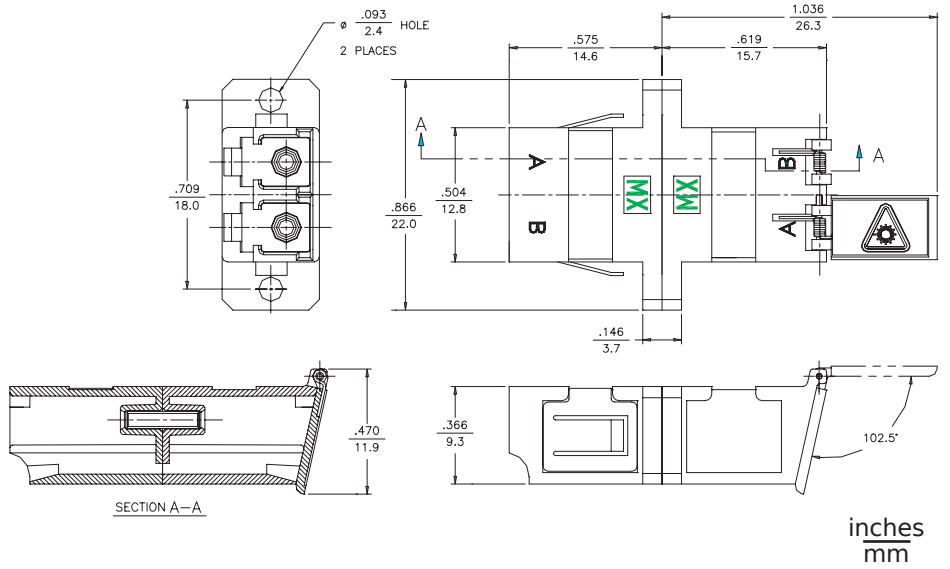

Features and Benefits

The LC connector is the result of increased demands for smaller easier-to-use fibre connectivity. The LC connector has reduced the space requirements on equipment bays and distribution panels by 50%.

Adapters are available with a shutter providing a barrier against harmful light emissions and with either precise zirconia ceramic or rugged phosphor bronze alignment sleeves.

- Small footprint
- RoHS Compliant
- Zirconia, phosphor bronze and polymer alignment sleeves
- Unique shuttered feature protects from harmful light emissions. Available upon application