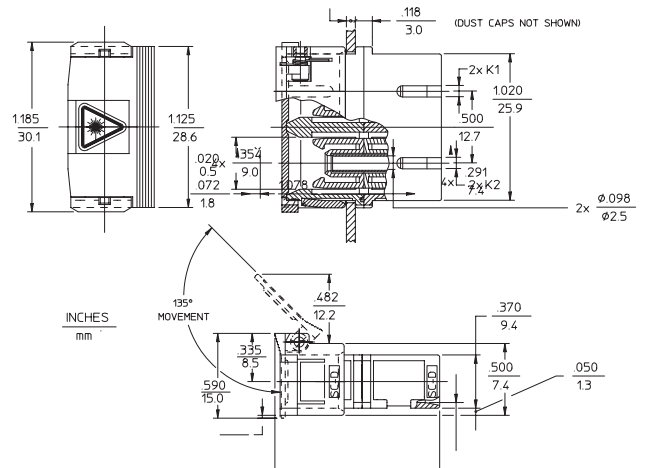

Features and Benefits

Singlemode and Multimode Duplex SC adapters feature either a snap or flange mount and are designed to support the TIA/EIA commercial building telecommunication wiring standards. Adapters are also available with snap-on shutter providing a barrier against harmful light emissions.

- Utilises standard NTT-SC and Bellcore 326 compliant connectors
- RoHS Compliant
- Meets TIA/EIA 568-C.3 and IEC 874-109 standards
- Available in Singlemode and Multimode
- Colours - Singlemode (Blue), Singlemode APC (Green), Multimode (Beige/Aqua)
- Unique shuttered feature protects from harmful light emissions - Available upon application
- Shuttered can be purchased separately