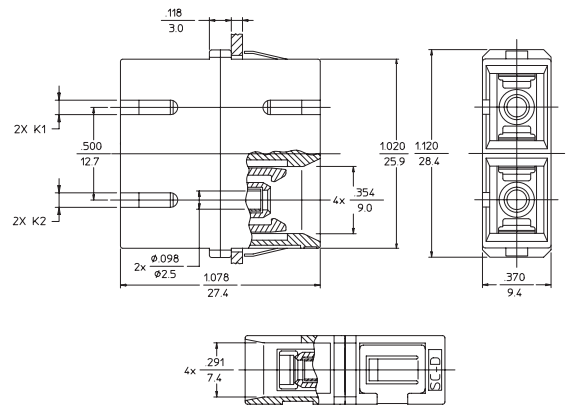

- Utilises standard NTT-SC and Bellcore 326 compliant connectors
- RoHS Compliant
- Meets TIA/EIA 568-C.3 and IEC 874-109 standards
- Available in Singlemode and Multimode
- Colours - Singlemode (Blue), Singlemode APC (Green), Multimode (Beige/Aqua)
- Unique shuttered feature protects from harmful light emissions - Available upon application
- Shuttered can be purchased separately