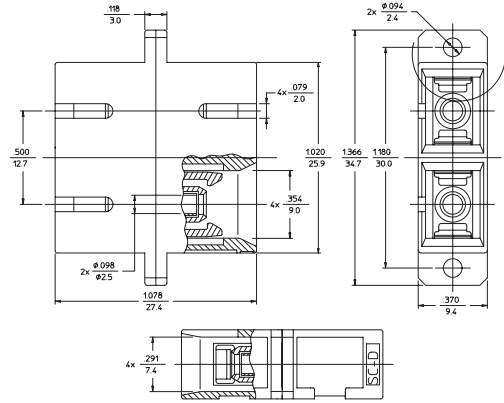

Features and Benefits

Singlemode and Multimode Duplex SC adapters feature either a snap or flange mount and are designed to support the TIA/EIA commercial building telecommunication wiring standards. Adapters are also available with snap-on shutter providing a barrier against harmful light emissions.

- Utilises standard NTT-SC and Bellcore 326 compliant connectors
- RoHS Compliant
- Meets TIA/EIA 568-C.3 and IEC 874-109 standards
- Available in Singlemode and Multimode
- Colours - Singlemode (Blue), Singlemode APC (Green), Multimode (Beige/Aqua)
- Unique shuttered feature protects from harmful light emissions - Available upon application
- Shuttered can be purchased separately