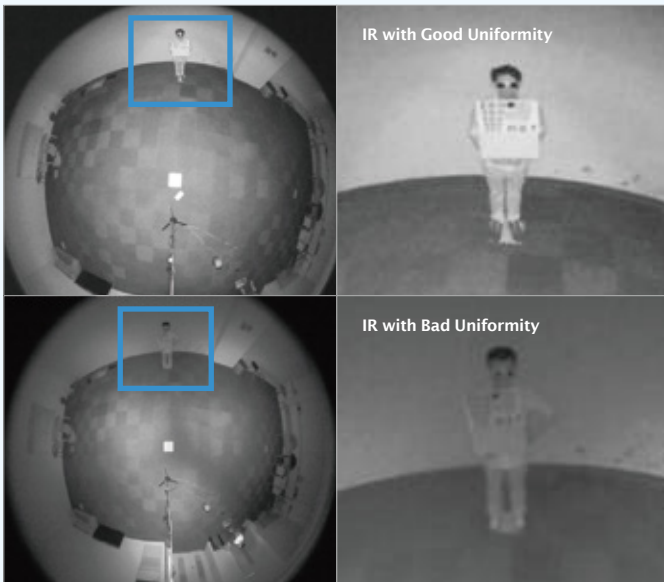

FE8181/81V

Fisheye Network Camera

5MP · 360° Surround View · 360° 10 Meter IR · Smart IR · 3DNR · IP66 · IK10 · Pixel Calculator

VIVOTEK FE8181/81V are the latest fisheye fixed dome network cameras from VIVOTEK, featuring a detailed 5-Megapixel resolution sensor with superb image quality. Equipped with a fisheye lens for 180° panoramic view (wall mount) or 360° surround view (ceiling/floor/table mount) without blind spots, the cameras are able to provide coverage of wide, open areas, such as airports, shopping malls, parking lots, retail stores, offices and more.

The FE8181/81V, true day/night cameras, feature a removable IR-cut filter, maintaining clear images 24 hours a day, with built-in IR LEDs enabling the camera to provide uniformly 360° surround illumination for clear viewing up to 10 meters, even in completely dark environments.

Key Features

- 5-Megapixel CMOS Sensor
- 30 fps @ 1080p Full HD
- 1.5 mm Fisheye Lens for 180° Panoramic View and 360° Surround View
- Removable IR-cut Filter for Day & Night Function
- EN50155 Compliance for Professional Mobile Surveillance (FE8181V)
- Real-time H.264, MPEG-4, and MJPEG Compression (Triple Codec)
- WDR Enhancement for Unparalleled Visibility in Extremely Bright and Dark Environments
- Vandal-proof IK10-rated and Weather-proof IP66-rated Housing (FE8181V)
- ePTZ for Data Efficiency
- Built-in 802.3at Compliant PoE
- Built-in MicroSD/SDHC/SDXC Card Slot for On-board Storage
- Pixel Calculator for Image Clarity Measurement
- Support Local Dewarping