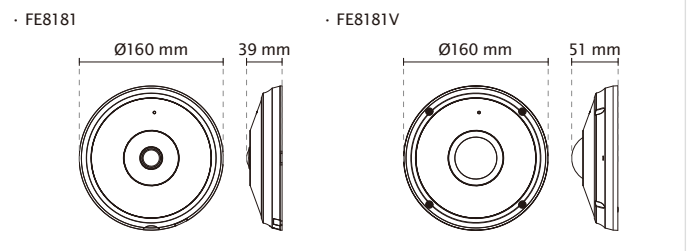

Dimensions

Compatible Accessories

Mounting Kits

Power Adapter

PoE Kits

All specifications are subject to change without notice. Copyright © VIVOTEK INC. All rights reserved.

Distributed by:

VIVOTEK INC.
6F, No.192, Lien-Cheng Rd., Chung-Ho,
New Taipei City, 235, Taiwan, R.O.C.
T: +886-2-82455282 F: +886-2-82455532
E: sales@vivotek.com

VIVOTEK USA
2050 Ringwood Avenue,
San Jose, CA 95131
T: 408-773-8686 F: 408-773-8298
E: salesusa@vivotek.com

VIVOTEK Europe
Randstad 22-133, 1316BW Almere,
The Netherlands
T: +31(0)36-5298-434
E: saleseurope@vivotek.com

Ver 1.6