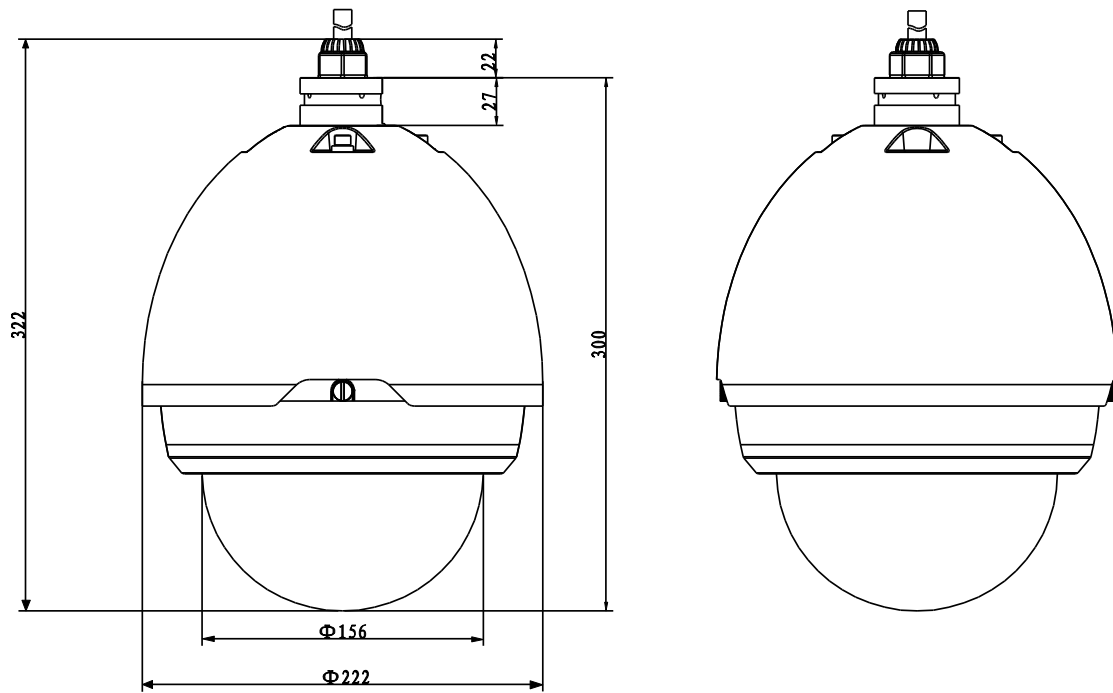

DH-SD63220S/230S-HN

Dimensions (mm)

Accessories

DH-63FB	Power Supply