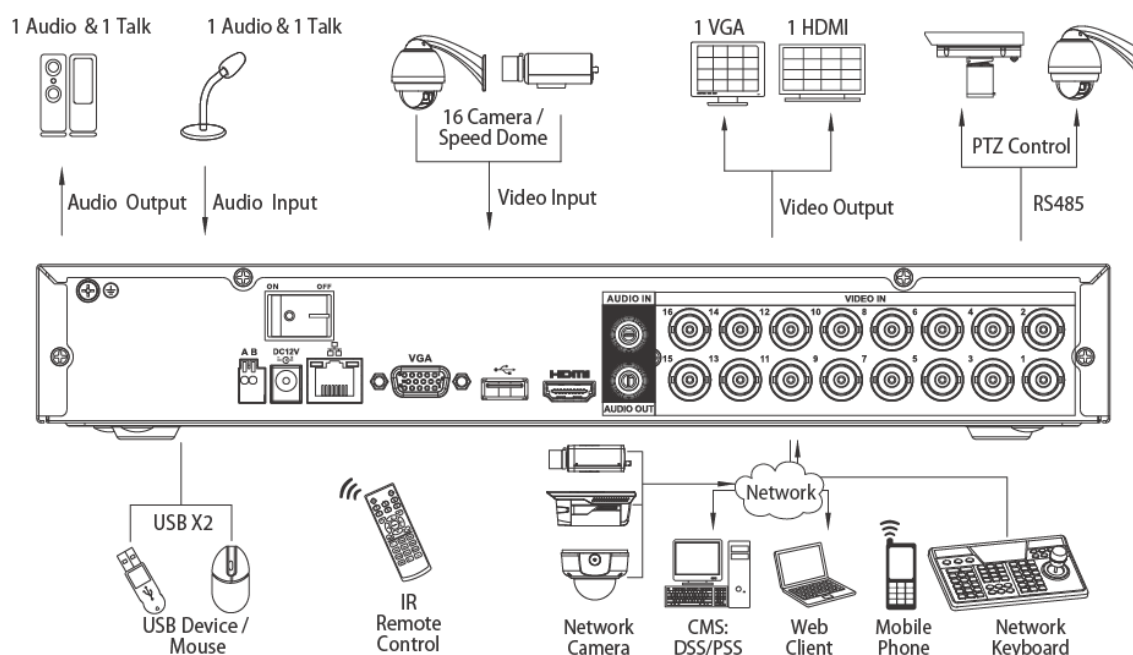

DH-HCVR5104/5108/5116H-V2

Ethernet	RJ-45 port (10/100M)
Network Functions	HTTP, IPv4/IPv6, TCP/IP, UPNP, RTSP, UDP, SMTP, NTP, DHCP, DNS, PPPOE, DDNS, FTP, IP Filter, SNMP, P2P
Max. User Access	128 users
Smart Phone	iPhone, iPad, Android, Windows Phone
Storage	
Internal HDD	1 SATA port, up to 4TB
Auxiliary Interface	
USB Interface	2 ports(1 Rear), USB2.0
RS485	1 port, For PTZ Control
General	
Power Supply	DC12V/2A
Power Consumption	10W(without HDD)
Working Environment	-10°C ~ +55°C / 10%~90%RH / 86~106kpa
Dimension(W×D×H)	Mini 1U, 325mm×255mm×55mm
Weight	1.5KG(without HDD)

System Connection

*Takes HCVR5116H-V2 as an example

Dahua Technology Co., Ltd.

1199' BinAn Road, Binjiang District, Hangzhou, China

Tel: +86-571-87688883

Fax: +86-571-87688815

Email: overseas@dahuatech.com

www.dahuatech.com