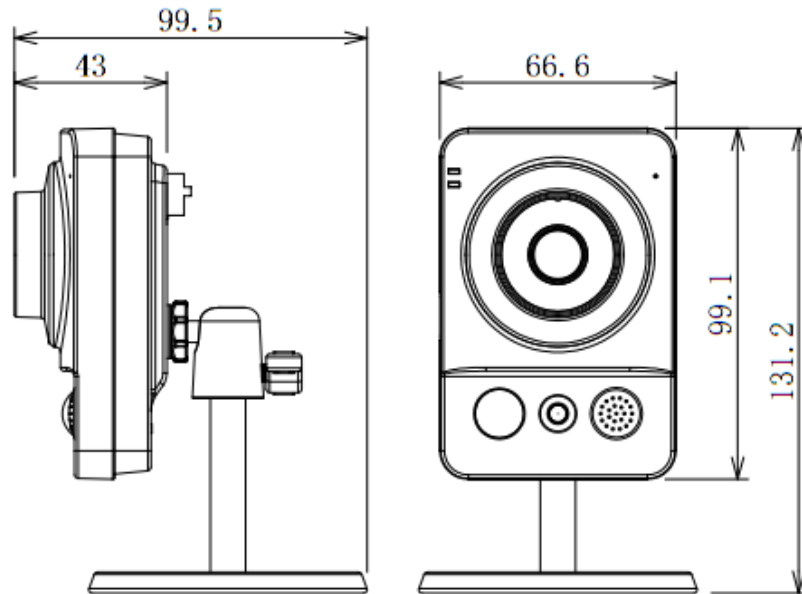

## Technical Specifications

Model	DH-IPC-KW100	DH-IPC-KW100A	DH-IPC-KW100W
<b>Camera</b>			
Image Sensor	1/3" 1.3Megapixel Aptina CMOS		
Effective Pixels	1280(H)x960(V)		
Scanning System	Progressive		
Electronic Shutter Speed	Auto/Manual, 1/3(4)~1/10000		
Min. Illumination	0.01lux/F1.8(color), 0Lux/F1.8(IR on)		
S/N Ratio	More than 50dB		
Video Output	N/A		
<b>Camera Features</b>			
Max. IR LEDs Length	10m		
Day/Night	Auto(ICR) / Color / B/W		
Backlight Compensation	BLC / HLC / DWDR		
White Balance	Auto/Manual		
Gain Control	Auto/Manual		
Noise Reduction	3D		
Privacy Masking	Up to 4 areas		
<b>Lens</b>			
Focal Length	3.6mm		
Max Aperture	F1.8		
Focus Control	Manual		
Angle of View	70°		
Lens Type	Fixed Lens		
Mount Type	Board-in Type		
<b>Video</b>			
Compression	H.264/MJPEG		
Resolution	1.3M(1280x960)/720P(1280x720)/D1/CIF		
Frame Rate	Main Stream	1.3M/720P(1~25/30fps)	
	Sub Stream	D1/CIF(1 ~ 25/30fps)	
Bit Rate	H.264: 16K ~ 8096Kbps		
<b>Audio</b>			
Compression	N/A	G.711a / G.711u/ PCM	
Interface	N/A	Built-in Mic, Built-in speaker	
<b>Network</b>			
Ethernet	RJ-45 (10/100Base-T)		
Wi-Fi	N/A	Wi-Fi(802.11b/g)	
Protocol	IPv4/IPv6, HTTP, SSL, TCP/IP, UDP, UPnP, ICMP, IGMP, SNMP, RTSP, RTP, SMTP, NTP, DHCP, DNS, PPPOE, DDNS, FTP, IP Filter, QoS, Bonjour		
ONVIF	ONVIF Profile S		
Max. User Access	10 users		
Smart Phone	iPhone, iPad, Android, Windows Phone		

## DH-IPC-KW100/ 100A /100W

<b>Auxiliary Interface</b>			
Memory Slot	N/A	Micro SD, Max 64GB	
RS485	N/A		
Alarm	N/A	1/1 channel In/Out	
PIR Sensor Range	Up to 6m		
<b>General</b>			
Power Supply	DC12V, PoE(802.3af)		DC12V
Power Consumption	<4W	<4.5W	<5.3W
Working Environment	-10°C~+50°C, Less than 95%RH		
Ingress Protection	N/A		
Vandal Resistance	N/A		
Dimensions(W×D×H)	66.6mm×99.5mm×131.2mm		
Weight	0.35Kg (0.4kg with bracket)		

### Dimensions (mm)

---