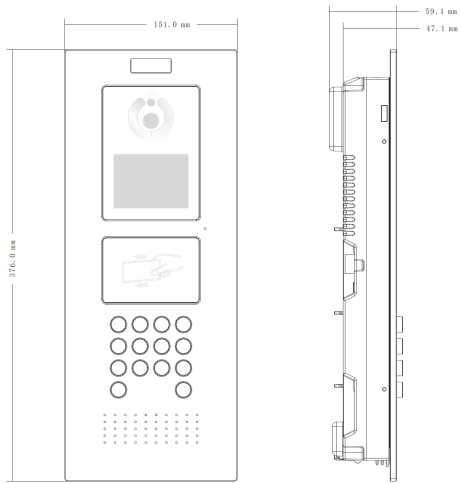

#### Display

LCD Screen	3.5" TFT 320x240
------------	------------------

#### Interface

Door Control	1
--------------	---

Alarm In	2(1ch unlock button, 1ch feedback)
----------	------------------------------------

RS485	1
-------	---

#### General

Ingress Protection	IP54
Tamper Switch	1
Installation	Flush
Material	Aluminum
Power	DC 12V
Power Consumption	Standby ≤1W, Work ≤10W
Working Temperature	-40°C~+60°C
Relative Humidity	10%~90%RH
Dimensions	151.0mm×376.0mm×59.1mm
Weight	1.6Kg

Dimensions

View Area

Application