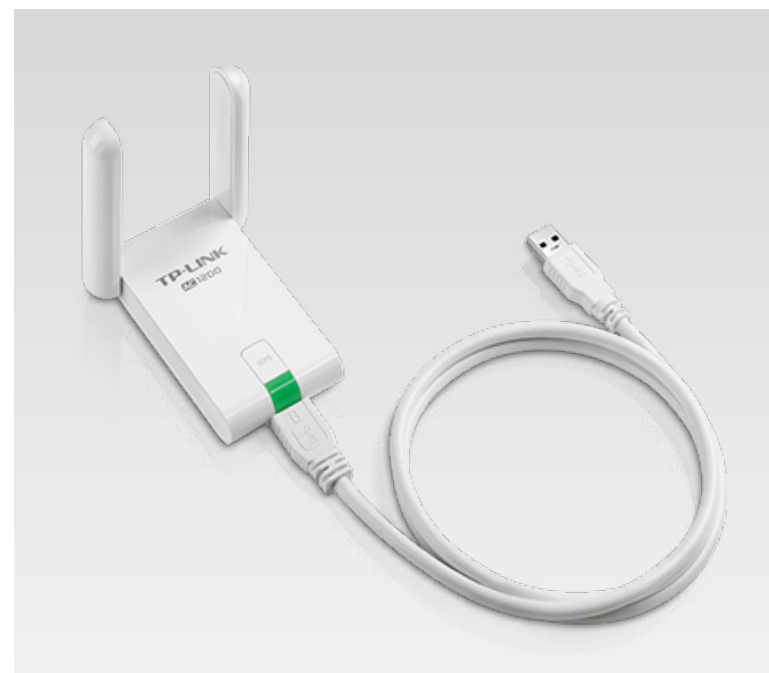

Ideal to use with

- AC1200 Wireless Dual Band USB Adapter Archer T4U

- AC1200 High Gain Wireless Dual Band USB Adapter Archer T4UH

Similar Products

- AC1900 Wireless Dual Band Gigabit Router Archer C9

- AC1750 Wireless Dual Band Gigabit Router Archer C7