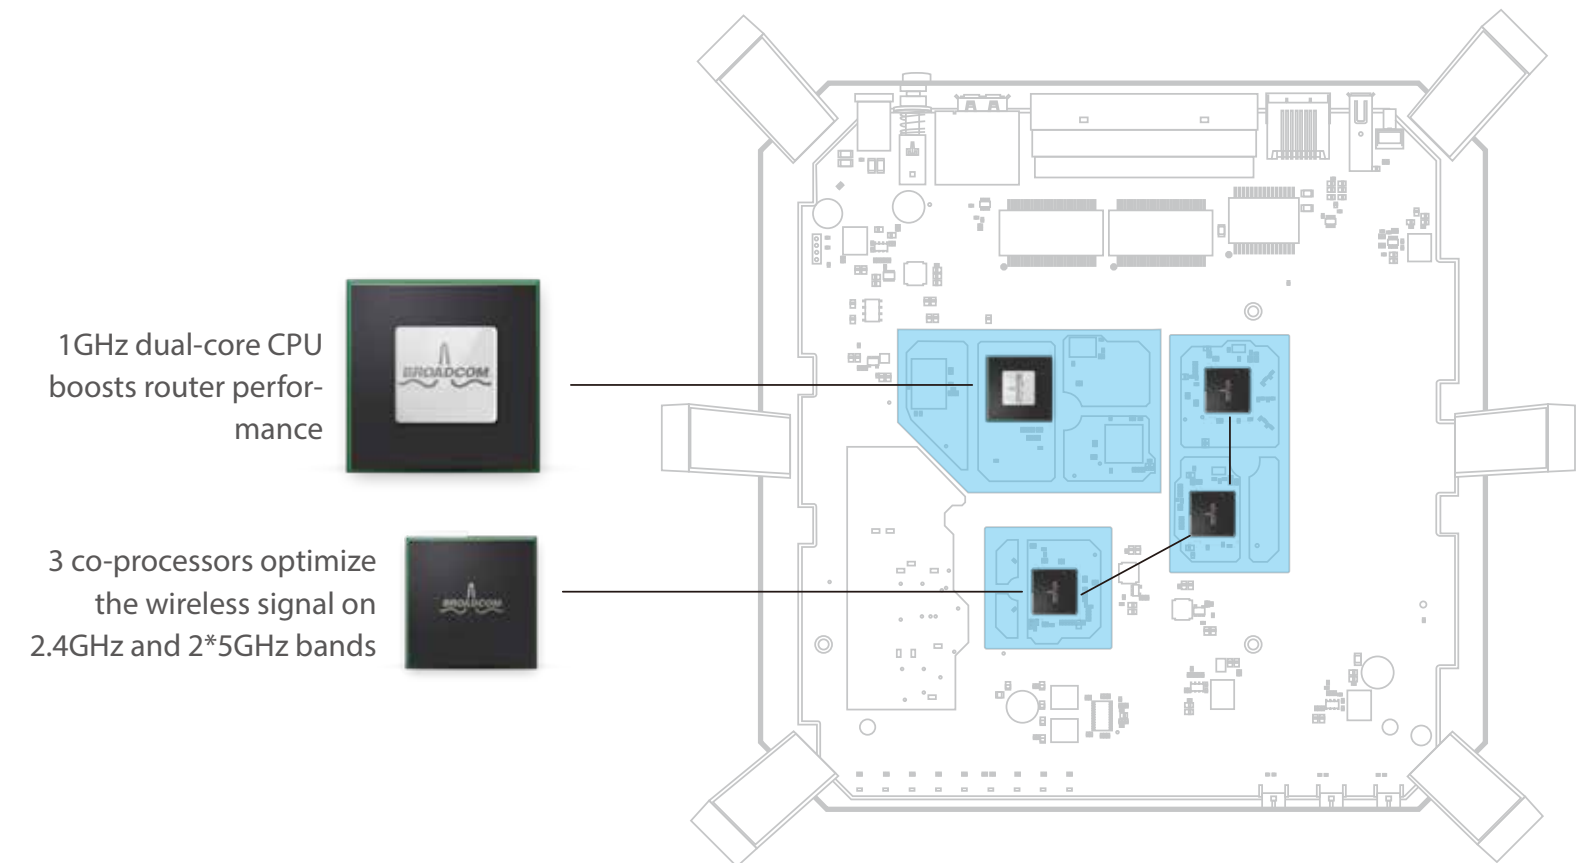

Specifications

Hardware

- Ethernet Ports: 4 * 10/100/1000Mbps LAN Ports & 1 * 10/100/1000Mbps WAN Port
- USB Port: 1 USB 3.0 Port + 1 USB 2.0 Port
- Button: Wireless On/Off Button, Power On/Off Button, LED On/Off Button, WPS Button, Reset Button
- External Power Supply: 12V/5A
- Dimensions (W x D x H): 7.9 X 7.9 X 1.5 in. (200 X 200 X 39mm)
- Antenna: 3 dual band Fixed antennas & 3 single band Fixed antenna