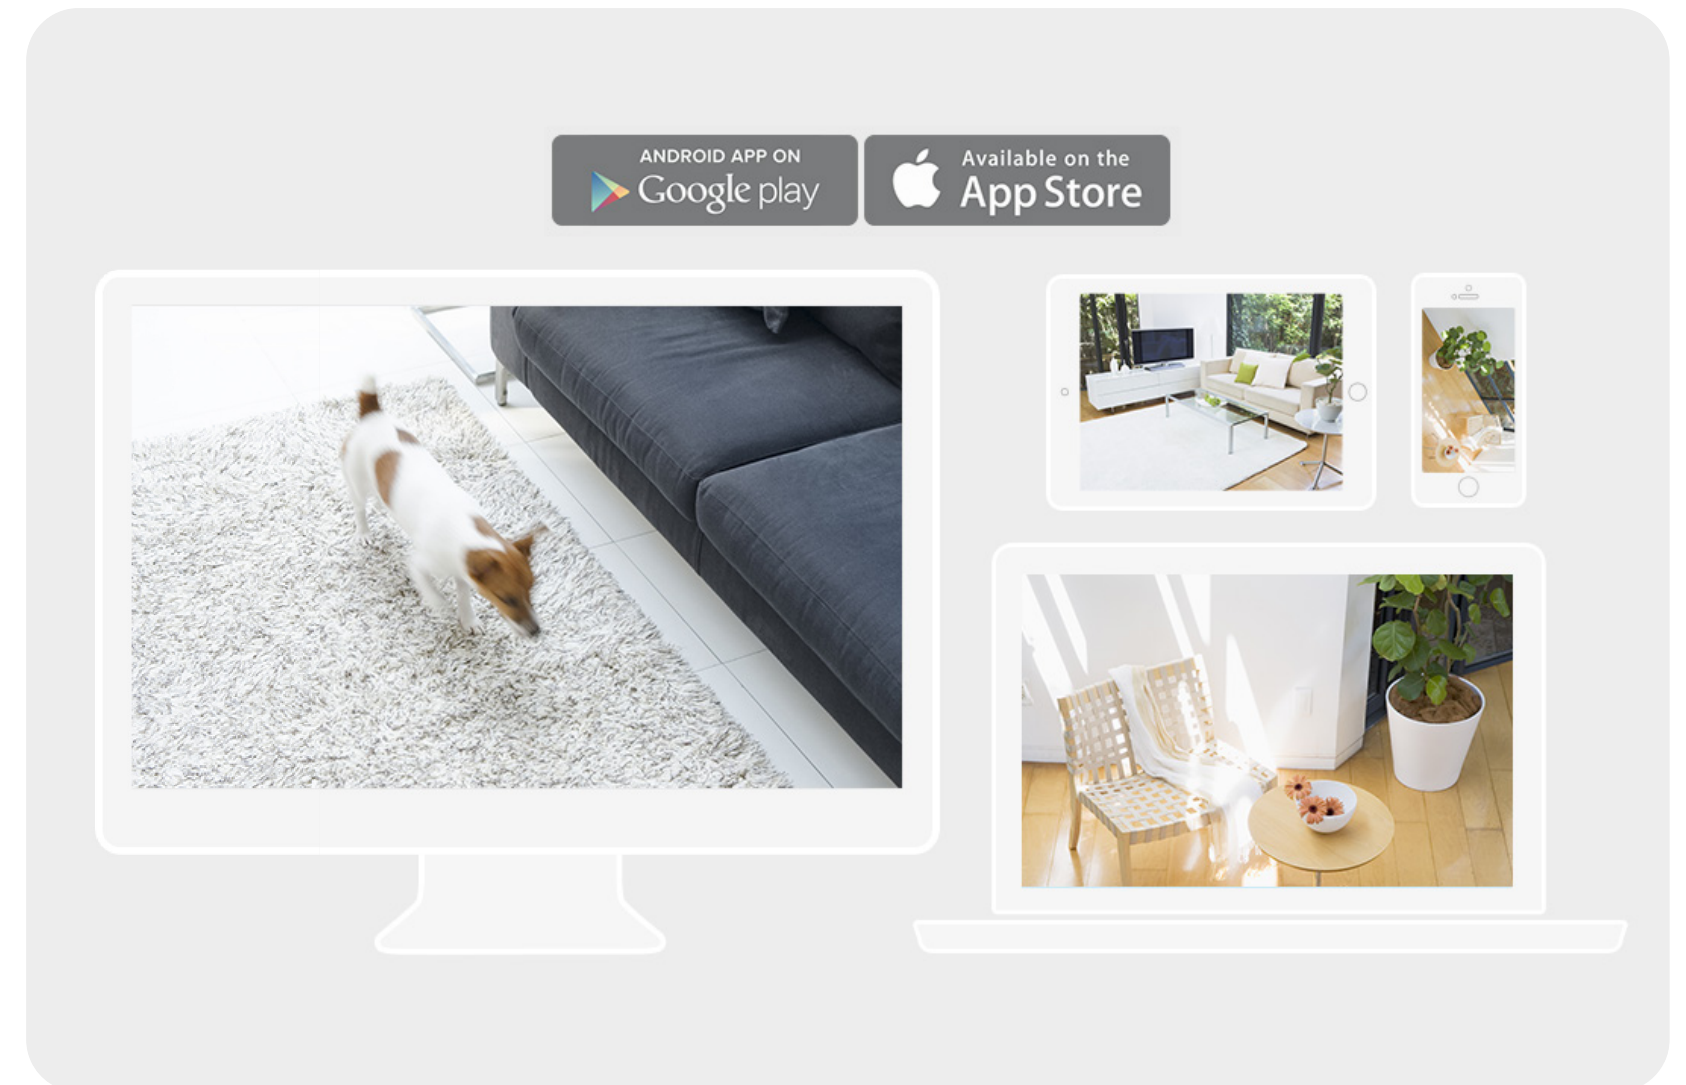

Uses

- **Secures Your Lifestyle** – The cloud camera helps you keep in touch with what matters most, giving peace-of-mind in both home and office.
- **Live Video** – Check up on what's happening from anywhere using your desktops, iPhone, iPad or Android devices.
- **Multi-user** – Supports multi-user access for simultaneous viewing.

Stay Connected and Secure

The NC230 is a perfect companion for your home or office, helping you be connected with what matters most while you're away.

Anywhere, Anytime Access

The tpCamera app and tplinkcloud.com web portal lets you monitor events, record video, and snap pictures wherever you have an Internet connection. Make sure everything's OK and never miss a special moment, even when you're not on the scene.