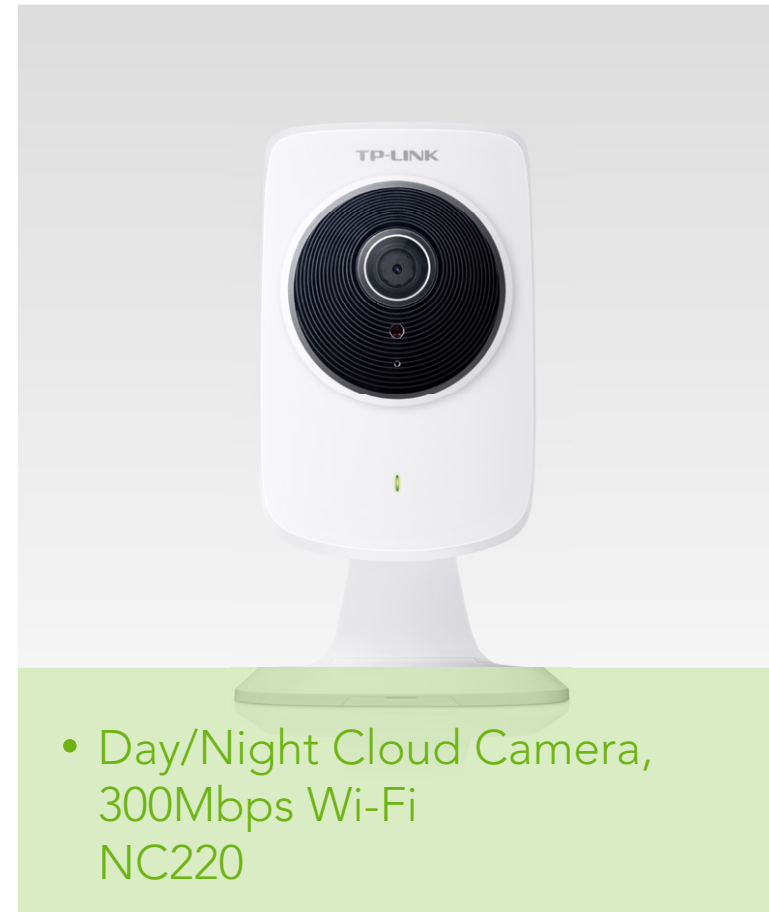

Others

Similar Products

For more information, please visit

<http://www.tplink.com/en/products/details/?categoryid=&model=NC230>

or scan the QR code left

Specifications are subject to change without notice. TP-LINK is a registered trademark of TP-LINK Technologies CO., Ltd. Other brands and product names are trademarks or registered trademarks of their respective holders. No part of the specifications may be reproduced in any form or by any means or used to make any derivative such as translation, transformation, or adaptation without permission from TP-LINK Technologies CO., Ltd.

www.tp-link.com