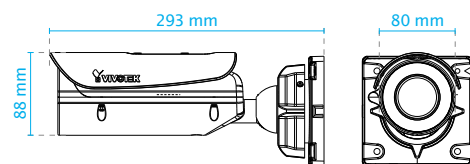

VCA	Line crossing detection, field detection, loitering detection *Available per project request.
Alarm and Event	
Alarm Triggers	Motion detection, manual trigger, digital input, periodical trigger, system boot, recording notification, camera tampering detection, audio detection
Alarm Events	Event notification using digital output, HTTP, SMTP, FTP, NAS server and SD Card File upload via HTTP, SMTP, FTP, NAS server and SD card
General	
Smart Focus System	Remote Focus (IB836BA-HT/EHT) RJ-45 cable connector for Network/PoE connection Audio input Audio output DC 12V power input Digital input*1 Digital output*1
Connectors	DC 12V power input Digital input*1 Digital output*1
LED Indicator	System power and status indicator DC 12V
Power Input	IB836BA-HT/HF3: IEEE 802.3af/at PoE Class 0 IB836BA-EHT/EHF3: IEEE 802.3at PoE Class 4
Power Consumption	IB836BA-HT: Max. 13 W IB836BA-EHT/EHF3: Max. 25 W (Heater on) IB836BA-HF3: Max. 9 W
Dimensions	Ø 88 x 293 mm
Weight	Net: 1264 g
Casing	Weather-proof IP66-rated housing (Camera body) Vandal-proof IK10-rated metal housing (Camera body)
Safety Certifications	IB836BA-HT/EHT: CE, LVD, FCC Class A, VCCI, C-Tick, UL IB836BA-HF3/EHF3: CE, LVD, FCC Class A, VCCI, C-Tick
Operating Temperature	IB836BA-HT/HF3: Starting Temperature: -10°C ~ 50°C (14°F ~ 122°F) Working Temperature: -20°C ~ 50°C (-4°F ~ 122°F) IB836BA-EHT/EHF3: Starting Temperature: -40°C ~ 50°C (-40°F ~ 122°F) Working Temperature: -50°C ~ 50°C (-58°F ~ 122°F)
Warranty	IB836BA-HT/EHT: 36 months IB836BA-HF3/EHF3: 24 months
System Requirements	
Operating System	Microsoft Windows 7/8/Vista/XP/2000
Web Browser	Mozilla Firefox 7~43 (Streaming only) Internet Explorer 7/8/9/10/11
Other Players	VLC: 1.1.11 or above Quicktime: 7 or above
Included Accessories	
CD	User's manual, quick installation guide, Installation Wizard 2, VAST 32-channel recording software
Others	Quick installation guide, warranty card, sun shield, wall mount bracket, alignment sticker/desiccant bag, waterproof connector, screw pack
Dimensions