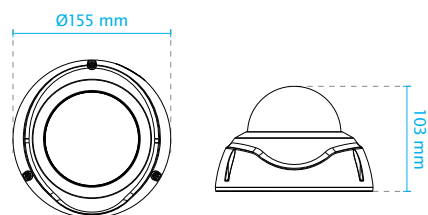

Intelligent Video	
Video Motion Detection	Five-window video motion detection
VCA	Line crossing detection, field detection, loitering detection *Available per project request.
Alarm and Event	
Alarm Triggers	Motion detection, manual trigger, digital input, periodical trigger, system boot, recording notification, camera tampering detection, audio detection
Alarm Events	Event notification using digital output, HTTP, SMTP, FTP, NAS server and MicroSD Card File upload via HTTP, SMTP, FTP, NAS server and MicroSD card
General	
Smart Focus System	Remote Focus (FD836BA-HTV/EHTV)
Connectors	RJ-45 cable connector for Network/PoE connection Audio input Audio output DC 12V power input Digital input*1 Digital output*1
LED Indicator	System power and status indicator
Power Input	DC 12V FD836BA-HTV/HVF2: IEEE 802.3af/at PoE Class 0 FD836BA-EHTV/EHVF2: IEEE 802.3at PoE Class 4
Power Consumption	FD836BA-HTV: Max. 13 W FD836BA-EHTV/EHVF2: Max. 25 W (Heater on) FD836BA-HVF2: Max. 9 W
Dimensions	Ø 155 x 103 mm
Weight	920 g
Casing	Weather-proof IP66-rated housing Vandal-proof IK10-rated metal housing
Safety Certifications	FD836BA-HTV/EHTV: CE, LVD, FCC Class A, VCCI, C-Tick, UL FD836BA-HVF2/EVF2: CE, LVD, FCC Class A, VCCI, C-Tick
Operating Temperature	FD836BA-HTV/HVF2: Starting Temperature: -10°C ~ 50°C (14°F ~ 122°F) Working Temperature: -20°C ~ 50°C (-4°F ~ 122°F) FD836BA-EHTV/EHVF2: Starting Temperature: -40°C ~ 50°C (-40°F ~ 122°F) Working Temperature: -50°C ~ 50°C (-58°F ~ 122°F)
Humidity	90%
Warranty	FD836BA-HTV/EHTV: 36 months FD836BA-HVF2/EHVF2: 24 months
System Requirements	
Operating System	Microsoft Windows 7/8/Vista/XP/2000
Web Browser	Mozilla Firefox 7~43 (streaming only) Internet Explorer 7/8/9/10/11
Other Players	VLC: 1.1.11 or above Quicktime: 7 or above
Included Accessories	
CD	User's manual, quick installation guide, Installation Wizard 2, VAST 32-channel recording software
Others	Quick installation guide, warranty card, alignment sticker/desiccant bag, screw pack
Dimensions