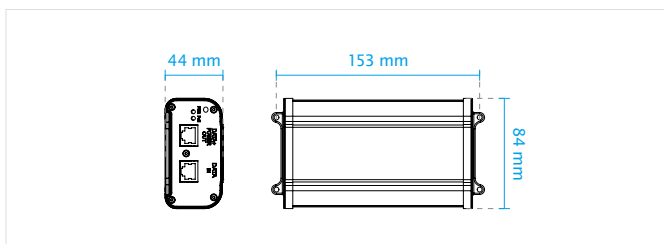

Dimensions