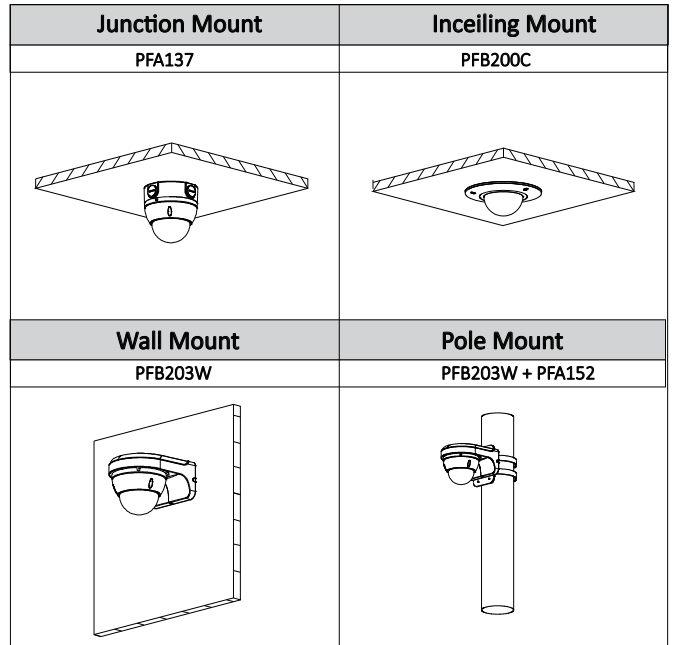

Construction

Casing	Metal
Dimensions	φ122mm×88.9mm(4.80"×3.50")
Net Weight	0.4Kg (0.88lb)
Gross Weight	0.54Kg(1.19lb)

Ordering Information

Type	Part Number	Description
4MP camera	DH-IPC-HDBW2421RP-ZS	4MP WDR IR Dome Network Camera, PAL
	DH-IPC-HDBW2421RN-ZS	4MP WDR IR Dome Network Camera, NTSC
	IPC-HDBW2421RP-ZS	4MP WDR IR Dome Network Camera, PAL
	IPC-HDBW2421RN-ZS	4MP WDR IR Dome Network Camera, NTSC
	DH-IPC-HDBW2421RP-VFS	4MP WDR IR Dome Network Camera, PAL
	DH-IPC-HDBW2421RN-VFS	4MP WDR IR Dome Network Camera, NTSC
	IPC-HDBW2421RP-VFS	4MP WDR IR Dome Network Camera, PAL
	IPC-HDBW2421RN-VFS	4MP WDR IR Dome Network Camera, NTSC
Accessories (optional)	PFA137	Junction box
	PFB203W	Wall mount
	PFA152	Pole mount
	PFB200C	In-ceiling Mount

Accessories

Optional:

Dimensions (mm/inch)