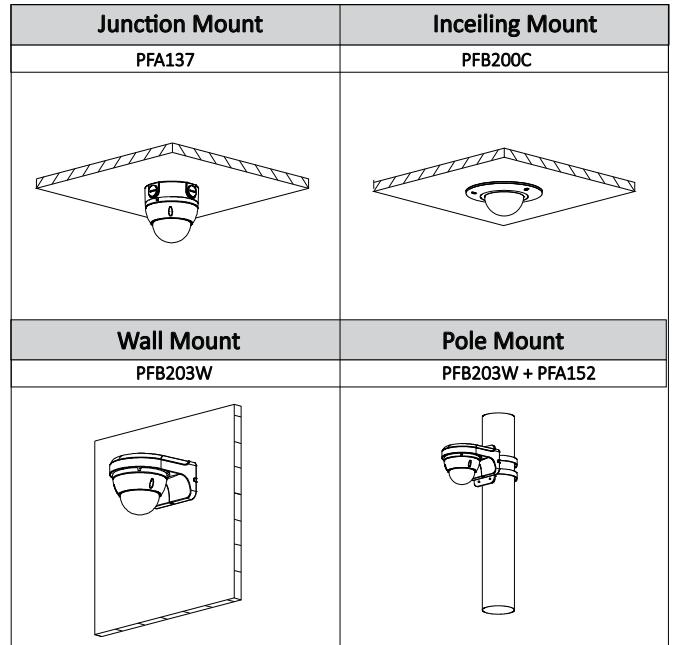

Construction

Casing	Metal
Dimensions	φ122mm×88.9mm(4.80"×3.50")
Net Weight	0.4Kg (0.88lb)
Gross Weight	0.54Kg(1.19lb)

Ordering Information

Type	Part Number	Description
1.3MP camera	DH-IPC-HDBW2121RP-ZS	1.3MP WDR IR Dome Network Camera, PAL
	DH-IPC-HDBW2121RN-ZS	1.3MP WDR IR Dome Network Camera, NTSC
	IPC-HDBW2121RP-ZS	1.3MP WDR IR Dome Network Camera, PAL
	IPC-HDBW2121RN-ZS	1.3MP WDR IR Dome Network Camera, NTSC
	DH-IPC-HDBW2121RP-VFS	1.3MP WDR IR Dome Network Camera, PAL
	DH-IPC-HDBW2121RN-VFS	1.3MP WDR IR Dome Network Camera, NTSC
	IPC-HDBW2121RP-VFS	1.3MP WDR IR Dome Network Camera, PAL
	IPC-HDBW2121RN-VFS	1.3MP WDR IR Dome Network Camera, NTSC
Accessories (optional)	PFA137	Junction box
	PFB203W	Wall mount
	PFA152	Pole mount
	PFB200C	In-ceiling Mount

Accessories

Optional:

Dimensions (mm/inch)