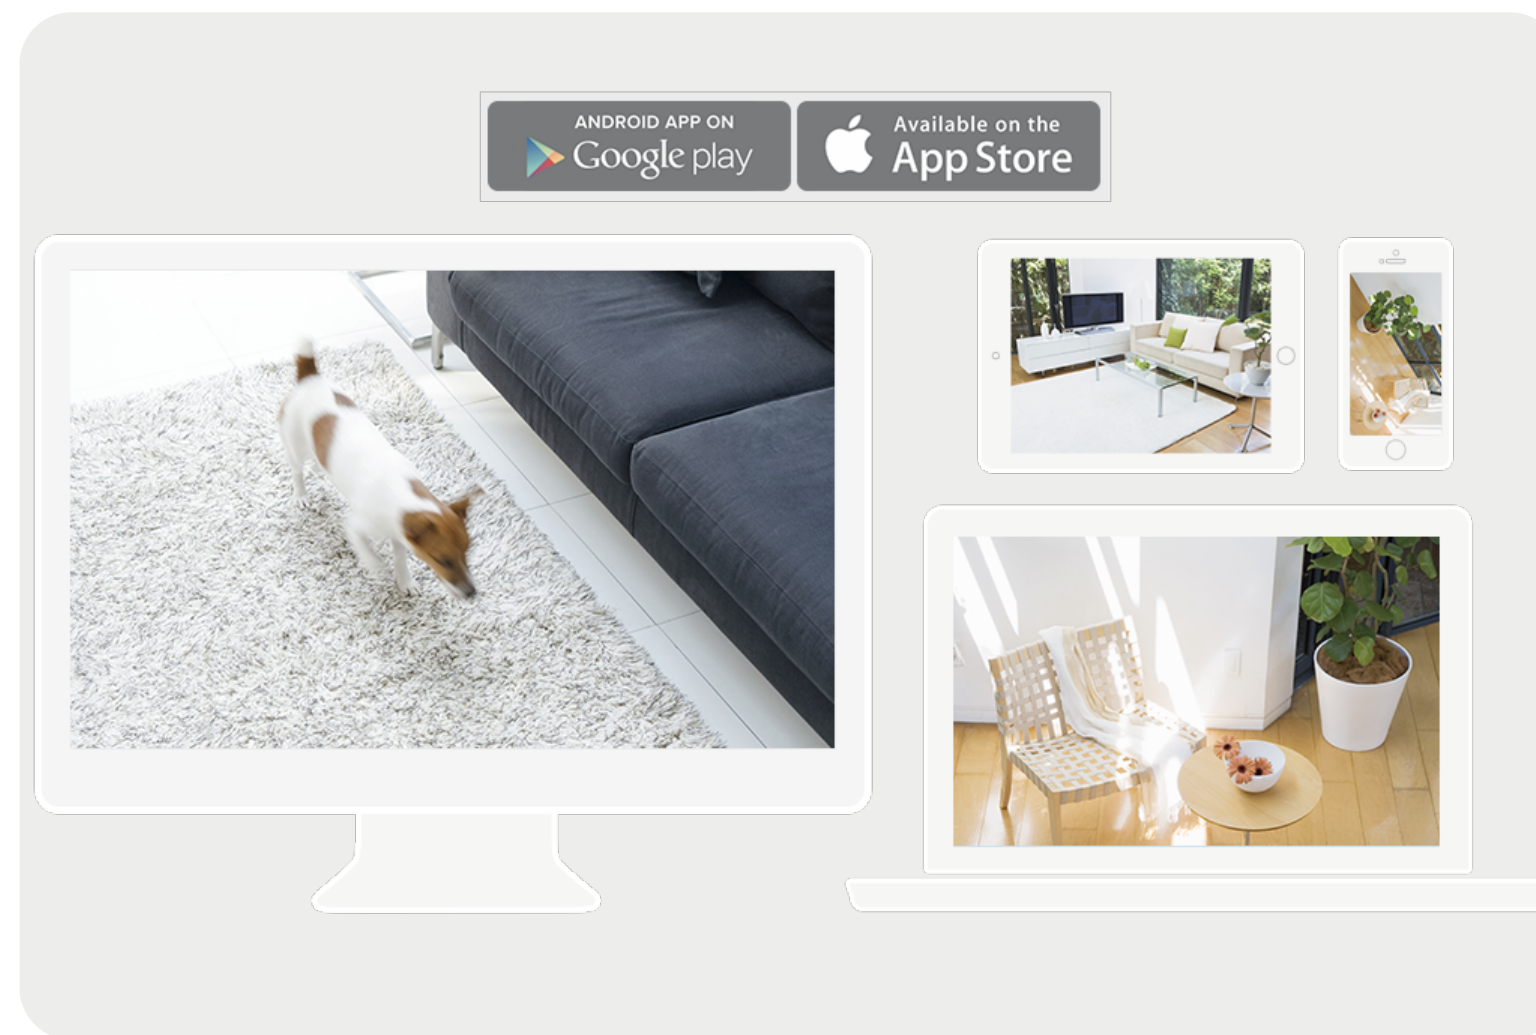

HD Pan/Tilt Wi-Fi Camera

See up to 360 degrees horizontally
and 150 degrees vertically

NC450

Night
Vision

Motion
Detection

Micro SD
Card Slot

Highlights

Stay Connected and Secure

The NC450 helps you look after what matters most. With its smooth and durable Pan/Tilt, you can turn the camera to almost any position you want to view HD video from your smartphone, tablet or laptop, and its Night Vision mode helps you keep track of things in the dark. For peace of mind, the camera can send you email and smartphone alerts when it detects motion or sound.

Anywhere, Anytime Access

The tpCamera app and tplinkcloud.com web portal allows you to take control of your Wi-Fi camera anywhere, anytime over the internet. View live feed, record videos, and snap pictures to your heart's desire. You can also use the tpCamera app to view pictures and videos you've saved or check those that have been triggered by motion or sound detection. Check what's happening and never miss a special moment, even when you're not on the scene.

Multiple Applications

- **Secure Your Lifestyle** – The Wi-Fi camera helps you to keep in touch with what matters most, giving you a peace of mind, both at home and in the office
- **Live Video** – Check up on what's happening with high-quality HD live videos on your smartphone, tablet or computer from anywhere
- **Communicate with Ease** – Connect with your family instantly with 2-way communication
- **Multi-user Access** – Invite and share your camera access with family and friends
- **Micro SD Card Storage** – Save your videos and pictures triggered by motion and sound detection thanks to an integrated Micro SD card slot