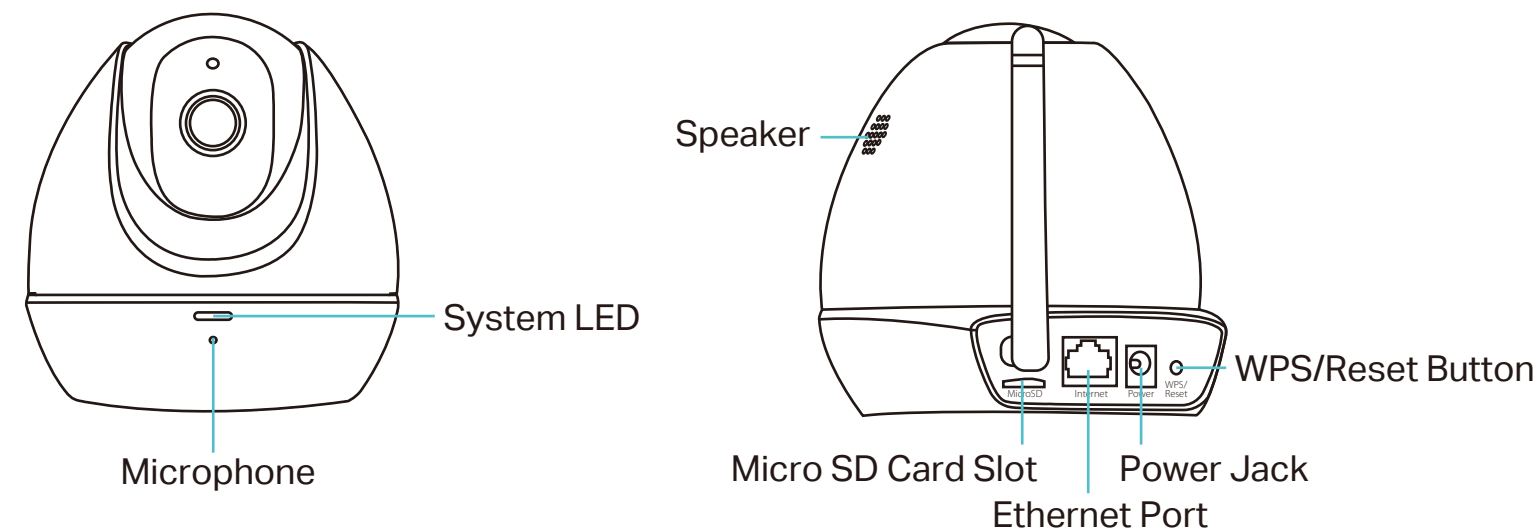

Specifications

Hardware

- Power Connector: DC power jack
- Ethernet: RJ-45 for Ethernet 10/100 Base-T
- Button: WPS/Reset button
- LED: System LED, WPS LED
- External Storage: Micro SD card slot
- External Power Supply: 12V/1A, Max 12W
- Dimensions (W x D x H): 5.7 x 4.3 x 4.2 in. (144 x 109 x 106 mm)