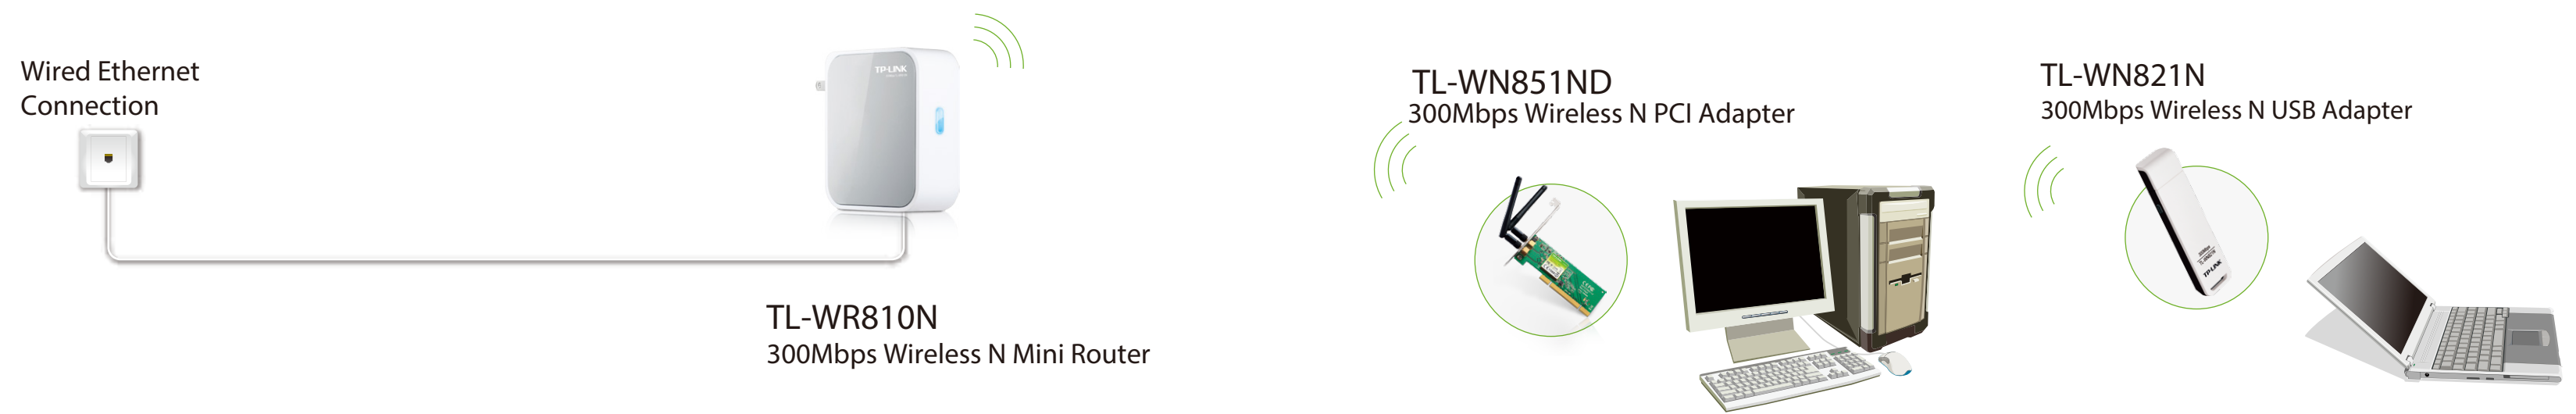

Range Extender Mode

Client Mode

AP Mode