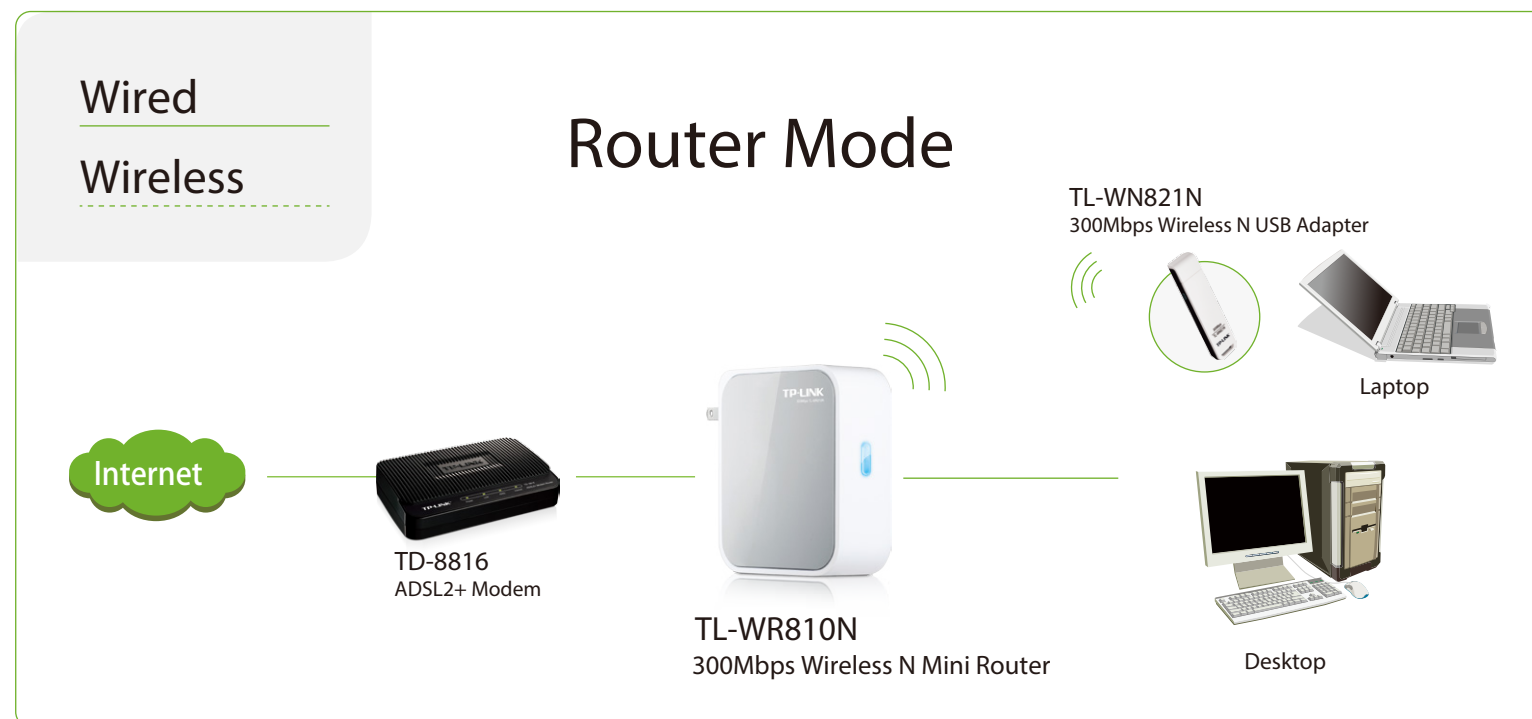

### During Travel

- **Router Mode** - Instantly create a private wireless network and share Internet access with multiple Wi-Fi devices. Ideal for setup in most hotels.
- **Hotspot Mode** - Create your personal hotspot from a public Wi-Fi network and share Internet access with multiple Wi-Fi devices when in a hotel room, on a trade show and so on.

### At home

- **Range Extender Mode** - Extend existing Wi-Fi to improve signal strength and maximize coverage.
- **Client Mode** - Allow devices that require a wired connection to access an existing Wi-Fi network.
- **Access Point Mode** - Create a wireless network for Wi-Fi enabled devices.

## Portable and Compact

TL-WR810N is small enough to put into your pocket and take on the road to share the Internet. Along with its built-in adapter, it is a perfect choice for travelers, students, or anyone else to work or play.