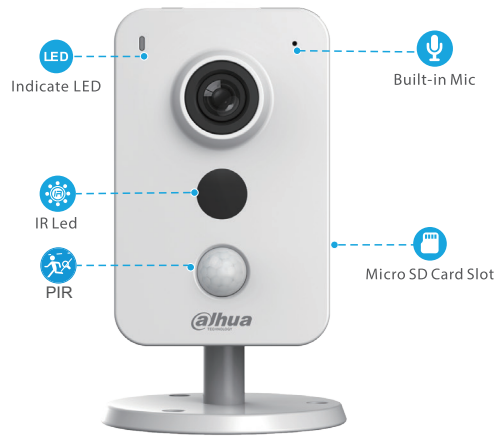

## 1080P H.265 Wi-Fi Camera

K26 brings 2MP live monitoring, it supports the latest H.265 compression which can save up to 50% bandwidth and storage. Further more, intelligent analities like human detection and instant alert keep you being aware of what's happening at home at any time.

**PIR Detection**  
High quality passive IR detector

**Human Detection**  
Get instant alert when moving  
human target is detected

**Easy4ip Cloud**  
Cloud management for your easy monitoring

## Stay close with what you care

With Easy4ip Cloud, you'll have access to what you care as long as Internet is available. You can record daily or motion videos on Easy4ip Cloud and playback anytime anywhere.