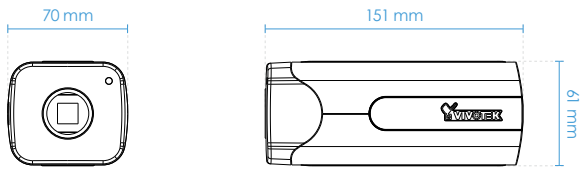

Technical Specifications

Others

Quick installation guide, warranty card, lens, camera stand, screw pack

Dimensions

- w/o lens

- w/ lens