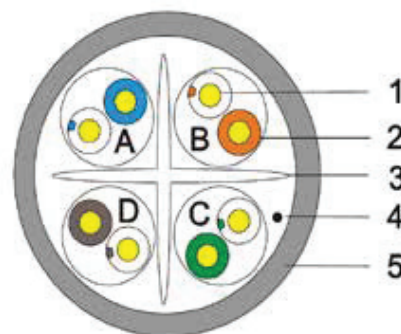

We recommend that the full range of PowerCat 6 products are used in a system to maximise cabling performance, providing extended frequency response and enhanced bandwidth.

- Enhanced performance 4 pair LS0H cable
- Category 6 compliant
- Colour coded for ease of termination
- 500 metre and 305 metre reel
- RoHS Compliant
- Reaction to Fire Euroclass: Dca-s2,d2,a1

Commercial Standards

ISO/IEC 11801, EIA/TIA -568-C.2, EN 50173-1:2011, IEC 61156-5, IEC 60332-1-2 (332.1), EN50288-5,

Fire Propagation Tests

EU Regulation 305/2011 (CPR)
EN 50575:2014+A:2016
Euroclass: Dca-s2,d2,a1
DoP No: MLXCES-2018-C-031
located on web
<http://www.molexces.co.uk/about-us/our-compliance/cpr/dop-certificates/>

Technical Information

Mechanical Characteristics

Conductor Size: 23 AWG
Primary Insulation: HDPE

Sheath Type: LS0H
External O.D: 6.2mm +/-0.4mm
Sheath Colour: Violet RAL4005
Average NVP% 69%

Maximum Pulling force 100N

Electrical/Optical Characteristics

1.0-250.0MHz Impedance (Ω): 100±15
1.0-250.0MHz Delay Skew: (ns/100m) ≤45
DC Resistance (Ω/100m) max.: 9.38
DC Conductor Resistance Unbalance (%): Maximum 5.0

Shipping weight

500m reel: 22.5kg
305m box: 14.9k

Technical Performance (100) (20):							
Frequency (MHz)	RL ≥dB	ATT ≤dB	NEXT ≥dB	PHASE DELAY ≤ns	PSNEXT ≥dB	ELFEXT ≥dB	PSELFEXT ≥dB
1	20.00	-	74.30	570.00	72.30	67.80	64.80
4	23.00	3.78	65.30	552.00	63.30	55.80	52.80
8	24.50	5.32	60.80	546.73	58.80	49.70	46.70
10	25.00	5.95	59.30	545.38	57.30	47.80	44.80
16	25.00	7.55	56.20	543.00	54.20	43.70	40.70
20	25.00	8.47	54.80	541.20	52.80	41.80	38.80
25	24.30	9.51	53.30	541.20	51.30	39.80	36.80
31.25	23.60	10.67	51.90	540.44	49.90	37.90	34.90
62.5	21.50	15.38	47.70	538.55	45.40	31.90	28.90
100	20.10	19.80	44.30	537.60	42.30	27.80	24.80
200	18.00	28.98	39.80	536.54	37.80	21.80	18.80
250	17.30	32.85	38.30	536.27	36.30	19.80	16.80

ORDERING INFORMATION

Order No.	SAP No.	Description
CAA-00325	181740057	PowerCat 6 U/UTP LS0H Cable Dca-s2,d2,a1 violet 500m reel
CAA-00305	181740044	PowerCat 6 U/UTP LS0H Cable Dca-s2,d2,a1 violet 305m box

MOLEX CONNECTED ENTERPRISE SOLUTIONS

Americas
Tel: 630 969 4550
www.molexces.com

EMEA
Tel: 44 (0)2392 205800
www.molexces.co.uk

APAC
Tel: 61 3 9971 7111
www.molexces.com