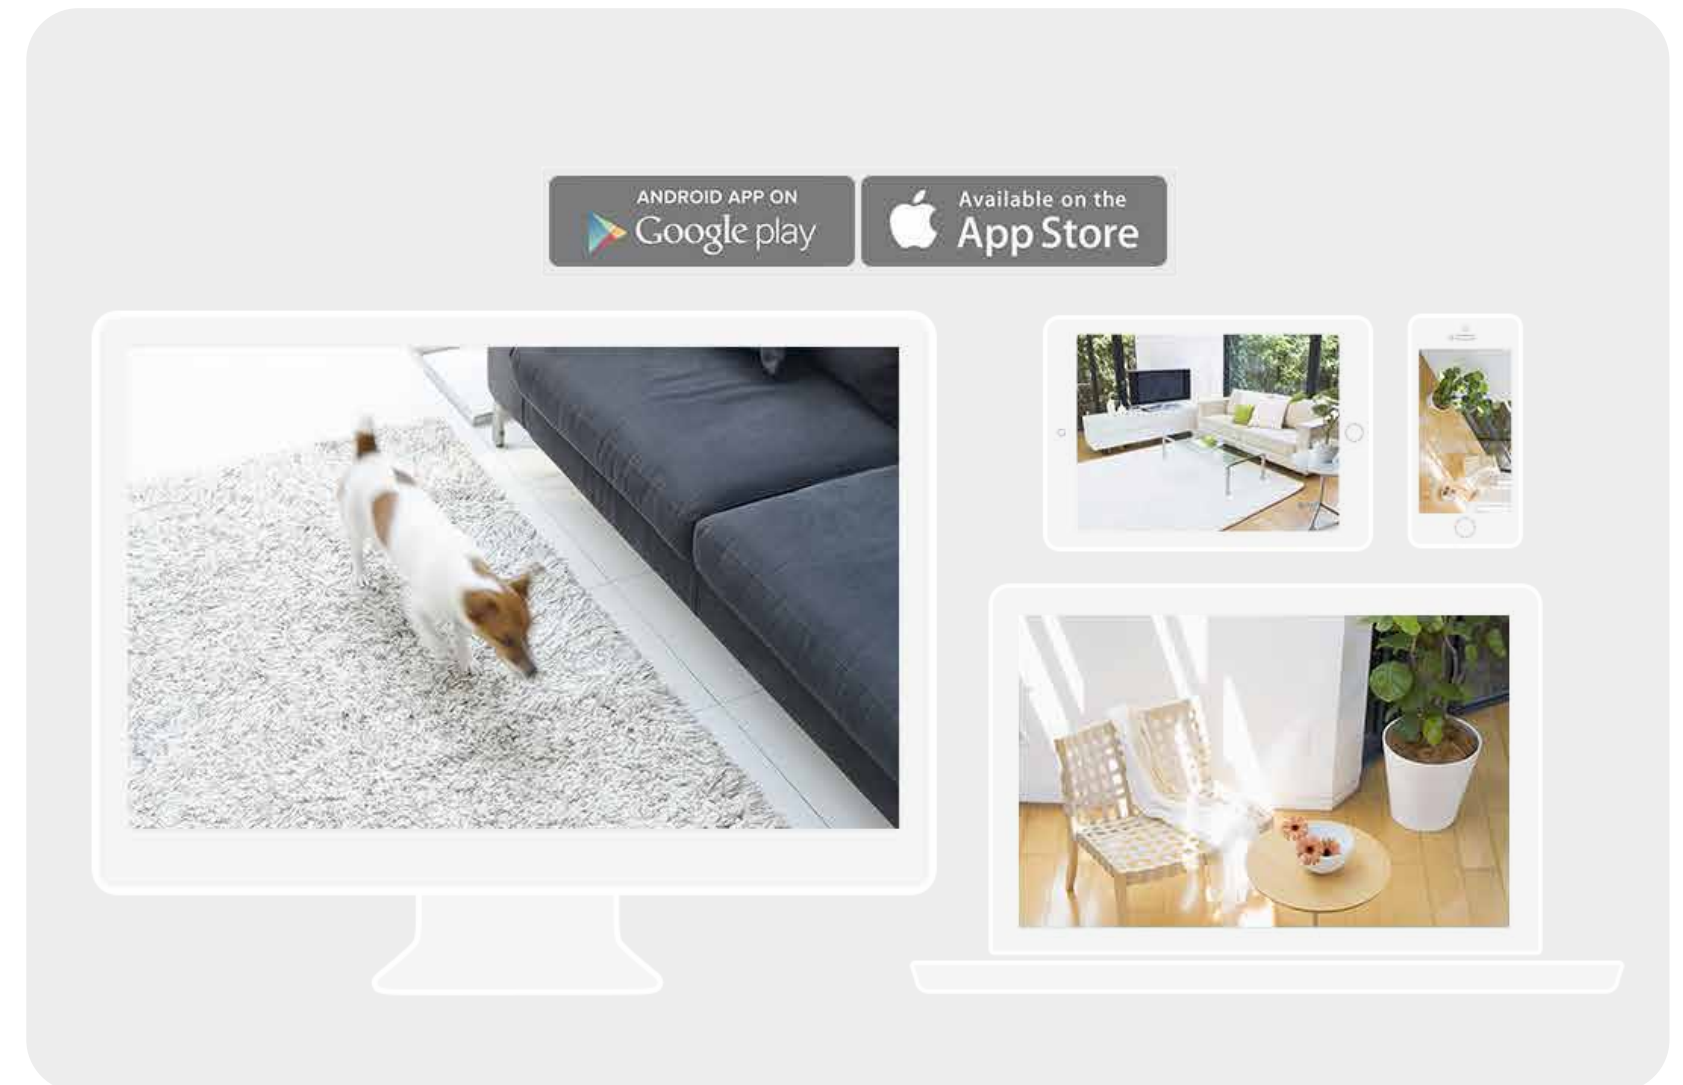

Uses

- **Secure Your Lifestyle** – The cloud camera helps you to keep in touch with what matters most, giving you a peace of mind, both at home and in the office.
- **Live Video** – Check up on what's happening with high-quality HD live videos on your smartphone, tablet or computer from anywhere.
- **Communicate with Ease** – Connect with your family instantly with 2-way communication.
- **Multi-user Access** – Invite and share your camera access with family and friends.
- **SD Card Storage** – The integrated Micro SD Card slot supports up to 32GB storage.

Anywhere, Anytime Access

The tpCamera app and tplinkcloud.com web portal let you monitor events, record videos, and snap pictures wherever you have an Internet connection. Make sure everything's OK and never miss a special moment, even when you're not on the scene.