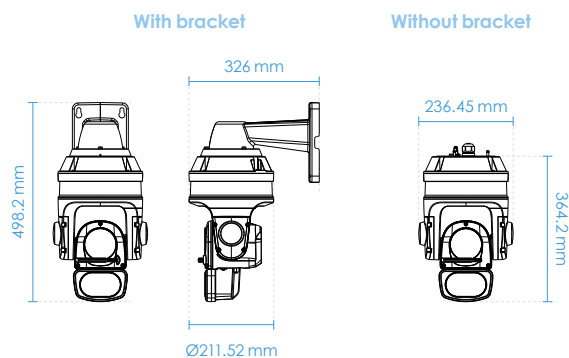

Technical Specifications

Power Consumption	PoH/PoE (95W): Max. 70 W (Heater on) Max. 39 W (Heater off) AC/DC 24V: Max. 96 W (Heater on) Max. 45 W (Heater off)
Dimensions	236.45 x 364.2 mm
Weight	7.1 kg (with bracket) 5.7 kg (without bracket)
Casing	IP66, IK10, NEMA 4X
Safety Certifications	CE, FCC Class A, VCCI, C-tick, NEMA 4X, UL
Operating Temperature	Starting Temperature: -40°C ~ 55°C (-40°F ~ 131°F) Working Temperature: -40°C ~ 55°C (-40°F ~ 131°F)
Humidity	90%
Warranty	36 months
System Requirements	
Operating System	Microsoft Windows 8/7
Web Browser	Mozilla Firefox 7~43 (streaming only) Internet Explorer 10/11
Other Players	VLC: 1.1.11 or above Quicktime: 7 or above

Included Accessories

CD	User's manual, quick installation guide, Shepherd, VAST
Others	Wall mount bracket*, I/O cable*, screws, waterproof connectors, terminal blocks, quick installation guide, warranty card, alignment sticker, ground wire, T25 star driver, software CD, desiccant bags *: Standard package for SD9366-EH/EHL(with Bracket, IO Cable).

Dimensions

Ordering Information

	Model	Description	P/N
SD9366-EH	SD9366-EH(with Bracket, IO Cable)	H.265 Full HD IR PTZ Camera (30x, 250M IR, Wiper), with Bracket and IO Cable	100155300G
	SD9366-EH(without Bracket, IO Cable)	H.265 Full HD IR PTZ Camera (30x, 250M IR, Wiper), without Bracket and IO Cable	100181600G
SD9366-EHL	SD9366-EHL(with Bracket, IO Cable)	H.265 Full HD IR PTZ Camera (30x, 150M IR, Wiper), with Bracket and IO Cable	100155200G
	SD9366-EHL(without Bracket, IO Cable)	H.265 Full HD IR PTZ Camera (30x, 150M IR, Wiper), without Bracket and IO Cable	100181500G