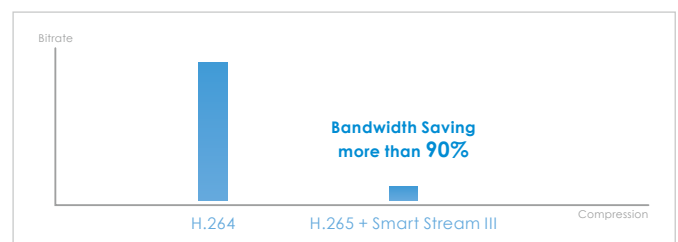

H.265 + Smart Stream III, Ultra-low Bandwidth