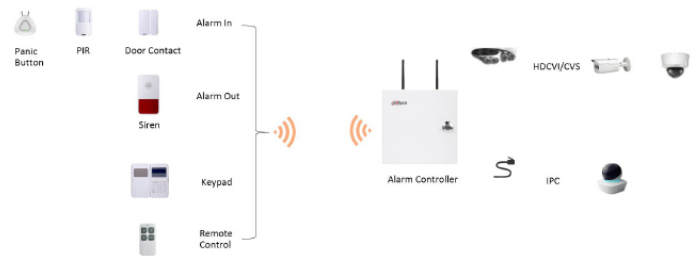

Technical Specification	
Wired Zones	8 on-board zones
Wireless Zones	32 wireless zones, bi-directional communication, transmission range up to 700m open space
Alarm Output	1-ch relay output (30VDC 1A), extend to 8-ch
Wireless Remote Control Number/Distance	16, transmission range up to 80m open space
User Management	1 installer user, 1 administrator, 1 duress user, 20 operator users
Video in/out	input: 4CH@720P HDCVI/CVS/IPC output: 1VGA
Video Compression and Quality	H.264, up to 1080P, Each channel can have two streams
Video Playback	Support up to 4CH @720P (or 2-ch 1080P)
Motion Detect	Each screen can set 396 (22*18) detection areas; multi-level sensitivity; 1-6 optional
Region Masking	4 regions for each channel
Audio coding standard	G.711A
Audio in/out	1-ch linear audio input/1-ch linear audio output
Audio talk	1-ch multiplex audio talk
USB	1 USB2.0
HDD	1 SATA 2.5 inch
Network	1-ch 10M/100M Ethernet port, RJ45 port -C (WCDMA 3G network)

DHI-ARC5408C-W/ARC5408C-CW

Ordering Information

Type	Part Number	Description
Controller	DHI-ARC5408B-W	Network Video Alarm Controller
Controller	DHI-ARC5408B-CW	Network Video Alarm Controller with 3G (WCMDA)
Detector	DHI-ARDxxxx-W	All Dahua Wireless Detectors, Max. 32pcs
Keypad	DHI-ARK20C-MW	Wireless Alarm Keypad, Max. 8pcs
Remote Control	DHI-ARA20/22-W	Remote Control, Max. 16pcs
Siren	DHI-ARA10-W	Wireless Siren, Max. 4pcs

Application

Villa, Store
Network video alarm controller

Products Type - Wireless

Dimensions