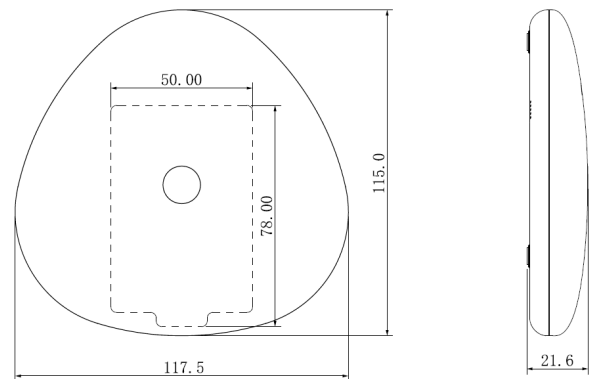

Technical Specification

Wireless Zones	32 wireless zones, bi-directional communication, transmission range up to 150m open space
Wireless Remote Control Number/Distance	16, transmission range up to 80m open space
Video out	Built-in speaker
Wi-Fi	2.4GHz (IEEE802.11b/g/n)
Power	DC5V, Max 10W
Working Environment	-10°C+55°C
Overall dimensions\weight	117.5mmL*115W*21.6H mm/<0.2kg
Installation	Desktop/Wall mounting

Dimensions

Application

Scenario - Home