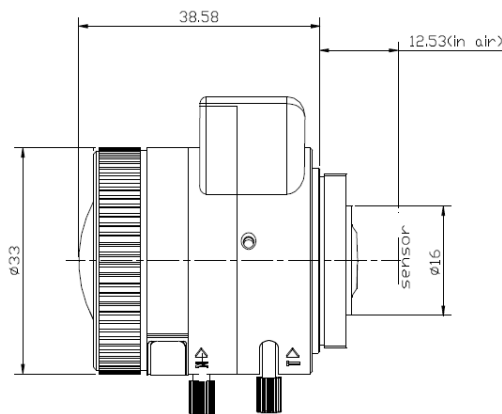

Dimensions

Zhejiang Uniview Technologies Co.,Ltd.

South Tower, Building 10, Wanlun Science Park, 88 Jiangling Road, Hangzhou, P.R.China 310051

Email: overseasbusiness@uniview.com; globalsupport@uniview.com

<http://www.uniview.com>

©2015 Zhejiang Uniview Technologies Co.,Ltd. All rights reserved.

*Product specifications and availability are subject to change without notice.