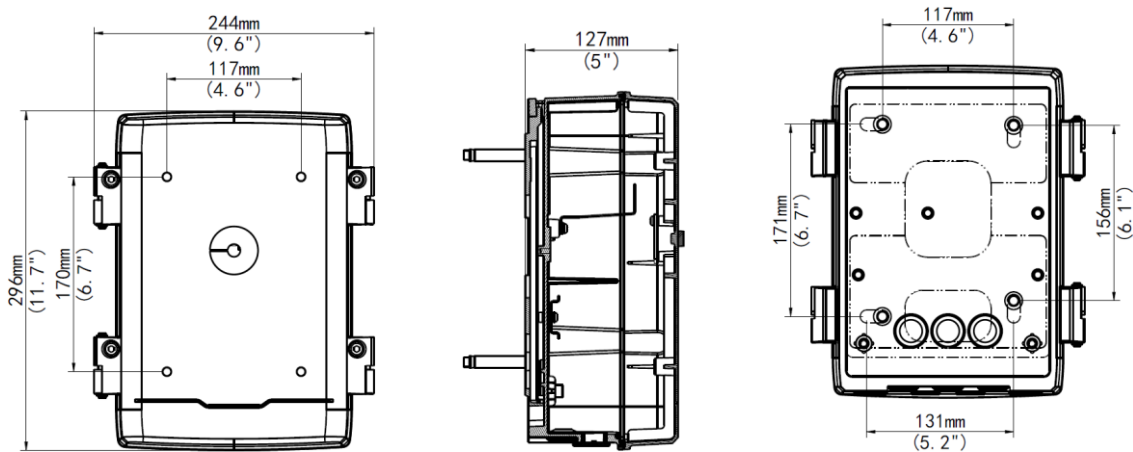

TR-JB12-IN 12-inch Junction Box

Specifications

Model	TR-JB12-IN
Application	Outdoor or indoor cable junction box for PTZ Dome series
Dimensions	296mmx244mmx127mm (11.7" x9.6" x5")
Weight	2.5kg(5.5lb)
Material	Aluminium alloy

Dimensions

Zhejiang Uniview Technologies Co.,Ltd.

South Tower, Building 10, Wanlun Science Park, 88 Jiangling Road, Hangzhou, P.R.China 310051

Email: overseasbusiness@uniview.com; globalsupport@uniview.com