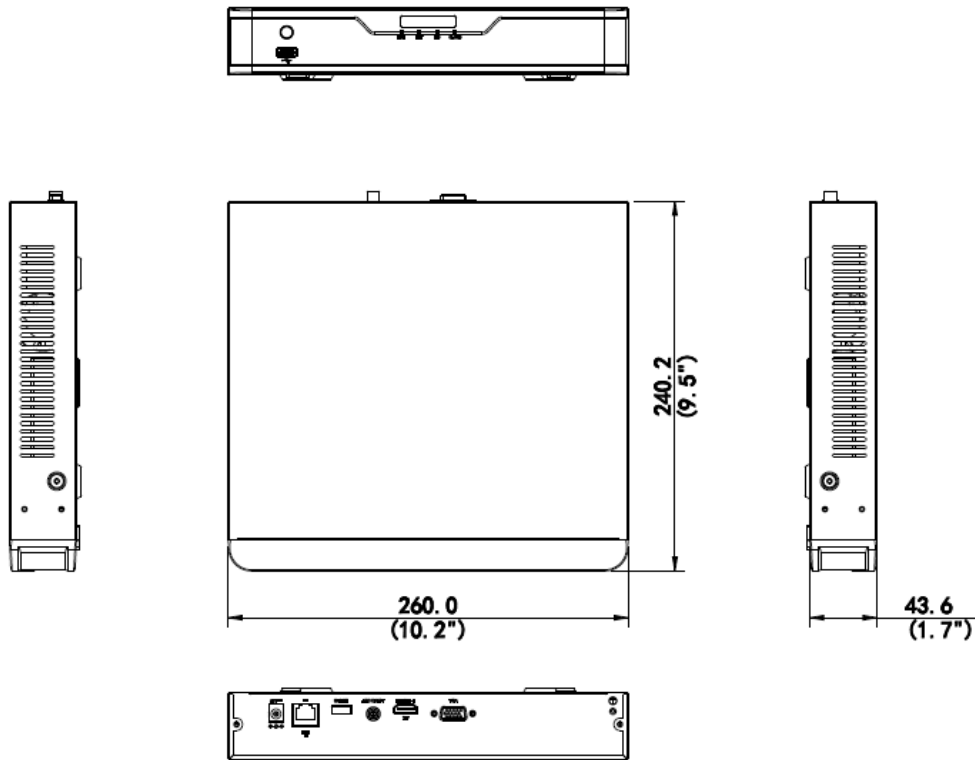

Dimensions