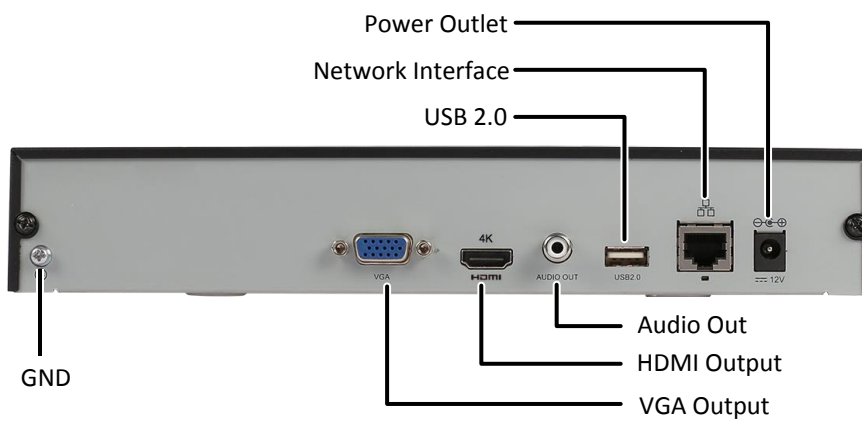

Rear Panel

Zhejiang Uniview Technologies Co., Ltd.

Building No.10, Wanlun Science Park, Jiangling Road 88, Binjiang District, Hangzhou, Zhejiang, China

Email: overseasbusiness@uniview.com; globalsupport@uniview.com

<http://www.uniview.com>

©2018 Zhejiang Uniview Technologies Co.,Ltd. All rights reserved.

*Product specifications and availability are subject to change without notice.