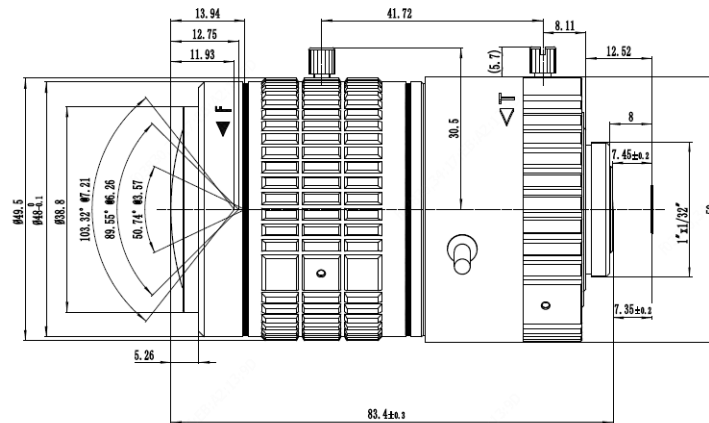

Dimensions

Zhejiang Uniview Technologies Co.,Ltd.

South Tower, Building 10, Wanlun Science Park, 88 Jiangling Road, Hangzhou, P.R.China 310051

Email: overseasbusiness@uniview.com; globalsupport@uniview.com

<http://www.uniview.com>

©2018 Zhejiang Uniview Technologies Co.,Ltd. All rights reserved.

*Product specifications and availability are subject to change without notice.