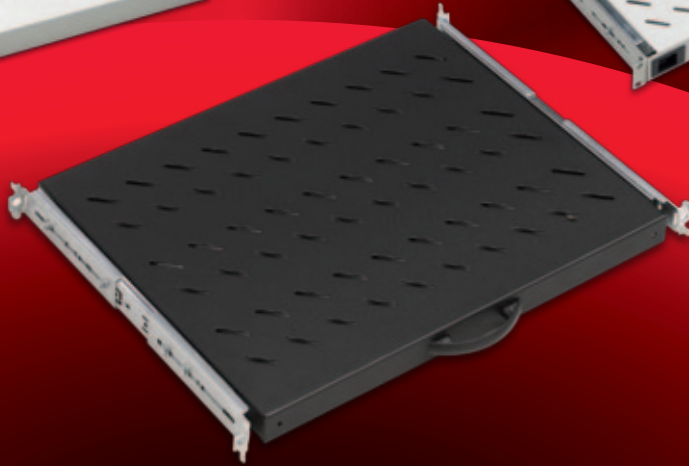

ACCESSORIES

19" Equipment Mounting rails, for assembling the active and passive equipments. For assembling the different depth equipments some cases extra rails are required. If the configured quantity in shipping configuration is not enough than to be ordered. 2,0 mm thickness steel material, zinc plated 8-12 micron, Automation U number printing, 1 set: 2 pcs.