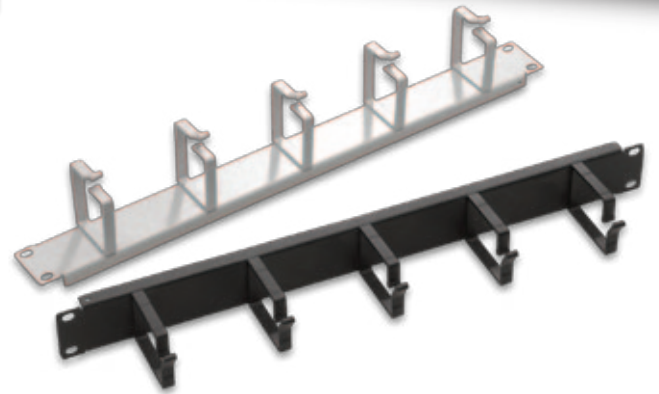

ACCESSORIES

19" Equipment Mounting rails, for assembling the active and passive equipments. For assembling the different depth equipments some cases extra rails are required. If the configured quantity in shipping configuration is not enough than to be ordered. 2,0 mm thickness steel material, zinc plated 8-12 micron, Automation U number printing, 1 set: 2 pcs.