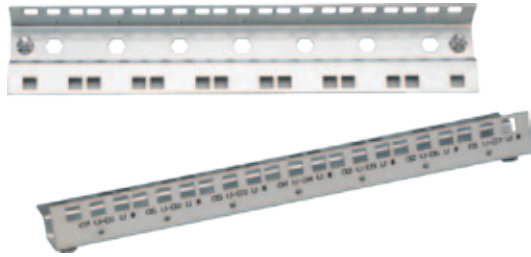

ACCESSORIES

19" Equipment Mounting rails, for assembling the active and passive equipments. For assembling the different depth equipments some cases extra rails are required. If the configured quantity in shipping configuration is not enough than to be ordered. 2,0 mm thickness steel material, zinc plated 8-12 micron, Automation U number printing, 1 set: 2 pcs.