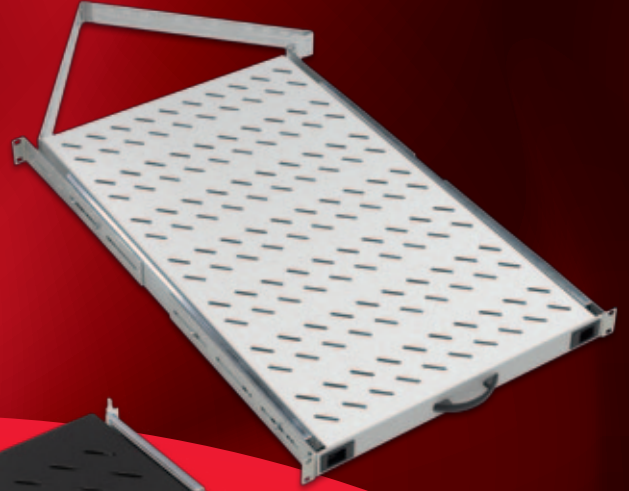

ACCESSORIES

19" Equipment Mounting rails, for assembling the active and passive equipments. For assembling the different depth equipments some cases extra rails are required. If the configured quantity in shipping configuration is not enough than to be ordered. 2,0 mm thickness steel material, zinc plated 8-12 micron, Automation U number printing, 1 set: 2 pcs.