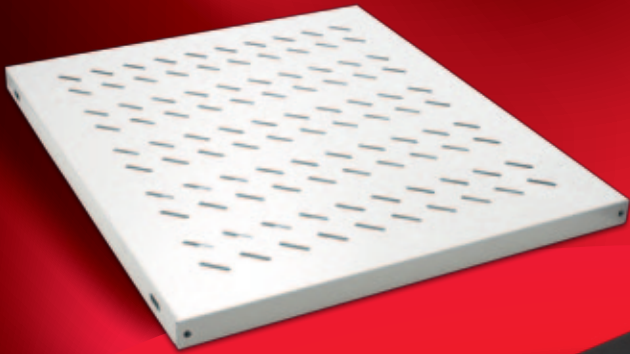

ACCESSORIES

19" Equipment Mounting rails, for assembling the active and passive equipments. For assembling the different depth equipments some cases extra rails are required. If the configured quantity in shipping configuration is not enough than to be ordered. 2,0 mm thickness steel material, zinc plated 8-12 micron, Automation U number printing, 1 set: 2 pcs.