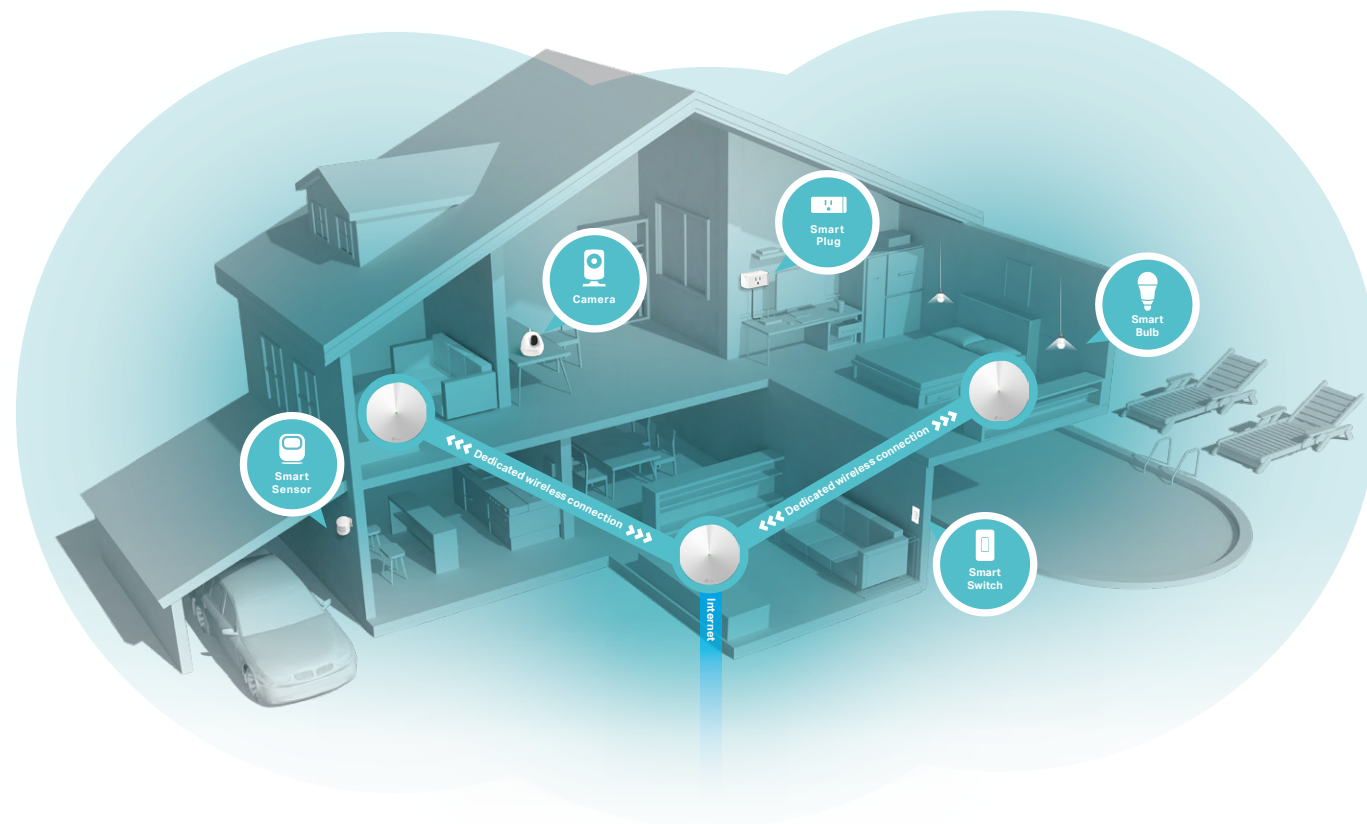

deco[™] | Smart Home Mesh Wi-Fi System
Whole Home Wi-Fi | Seamless Roaming | Parental Controls | Antivirus

AC2200 Smart Home Mesh Wi-Fi System

Seamless coverage up to 6,500sq.ft.

Deco M9 Plus

Highlights

Fast. Smart. Everywhere.

Deco is the simplest way to guarantee a strong Wi-Fi signal in every corner of your home. Enjoy fast and secure tri-band Wi-Fi no matter how many devices you have. Deco M9 Plus is much more than just a Wi-Fi system, able to act as a hub for all your smart home devices. Simply works with a variety of Zigbee, Bluetooth, Wi-Fi devices.

Wi-Fi Dead-Zone Killer

Eliminate weak signal areas with whole home Wi-Fi. No more searching around for a stable connection.

Superior Tri-Band Speeds

Three separate Wi-Fi bands deliver super-fast, stable connections to devices in every room of your home. More bandwidth is freed up thanks to dedicated wireless links between Deco units. Say goodbye to lag with Deco M9 Plus AC2200 Smart Home Mesh Wi-Fi system.

TP-Link HomeCare™

HomeCare ensures every device on your network remains protected, with a threat database updated live by Trend Micro™. Powerful parental controls can limit online time and block inappropriate content according to unique profiles created for each family member.