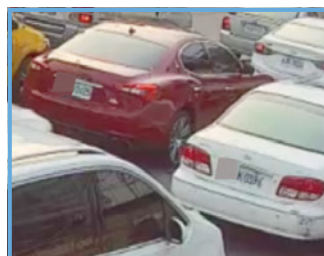

2MP Resolution

4K Resolution