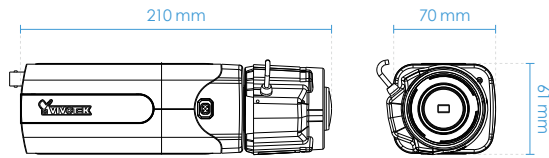

Technical Specifications

Other Players   VLC: 1.1.11 or above
QuickTime: 7 or above

Included Accessories

Others   Quick installation guide, warranty card,
lens, camera stand, screw pack

Dimensions

Compatible Accessories

Enclosures

Lens