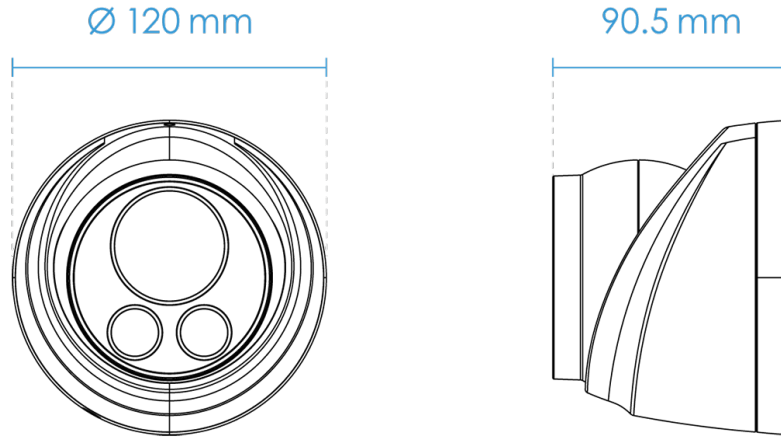

Dimensions

Compatible Accessories

Mounting Kits

Mounting Kits

Mounting Kits

Mounting Kits