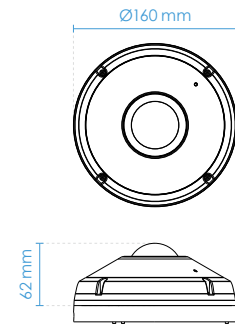

Dimensions

• FE9191

• FE9391-EV

Compatible Accessories

Mounting Kits

 <p>AM-520 Dome adapter</p>	 <p>AM-116/AM-117 Pendant pipe (20cm/40cm)</p>	 <p>AM-114/AM-118 Pendant head</p>	 <p>AM-514 Adapter ring (for FE9191)</p>
--	---	--	---