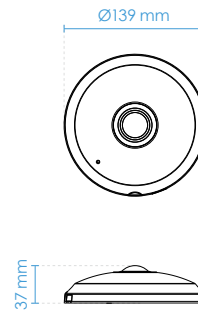

Technical Specifications

Operating Temperature	FE9191: Starting Temperature: 0°C ~ 50°C (32°F ~ 122°F) Working Temperature: -10°C ~ 50°C (14°F ~ 122°F) FE9391-EV: Starting Temperature: -25°C ~ 50°C (-13°F ~ 122°F) Working Temperature: -40°C ~ 50°C (-40°F ~ 122°F)
Humidity	90%
Warranty	36 months
System Requirements	
Operating System	Microsoft Windows 8/7
Web Browser	Internet Explorer 10/11
Other Players	VLC: 1.1.11 or above QuickTime: 7 or above
Included Accessories	
Others	Quick installation guide, warranty card, alignment sticker, desiccant bag, screw driver, screws pack, mounting bracket, I/O cable (Cable not included in North America)

Dimensions

• FE9191