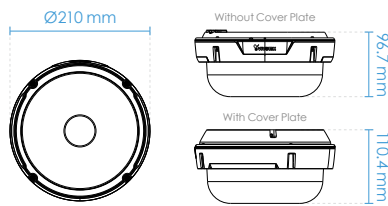

Technical Specifications

Operating System	Microsoft Windows 7/8
Web Browser	Internet Explorer 10/11
Other Players	VLC: 1.1.11 or above QuickTime: 7 or above

Included Accessories

Others	Quick installation guide, warranty card, alignment sticker, desiccant bag, screw driver, screws pack

Dimensions

Compatible Accessories

Mounting Kits