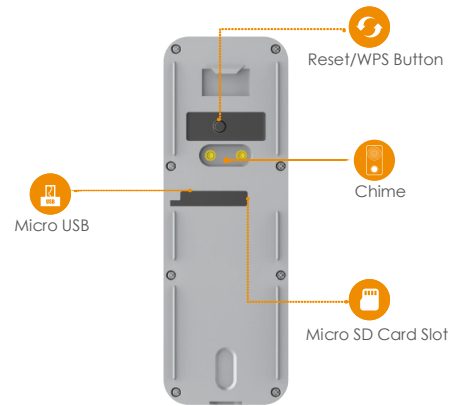

Micro SD Card Slot

Supports up to 64GB local storage

Wi-Fi Connection

IEEE802.11b/g/n(2.4GHz)

Stay close with what you care

With Cloud service, you will have access to what you care as long as Internet is available. You can record daily or motion videos on Cloud and playback anytime anywhere.

Front View

Back View

Specifications

Camera

1/2.9" 2 Megapixel Progressive CMOS
 2MP (1920 x 1080)
 Night Vision: 5m (16.5ft) Distance
 1.9mm Fixed Lens
 Field of View : 140° (H), 158° (D)

Video & Audio

Video Compression : H.264
 Audio Compression : G.711
 Up to 20fps Frame Rate
 Two-way Bidirectional Talk
 Echo Cancellation