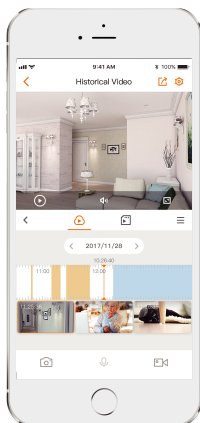

imou

Doorbell

Wire Free Video Doorbell

Doorbell supports up to 1080P Full HD video talk with super wide field of view, which enable you to see your house through the cellphone clearly who is visiting. Further more, Battery powered and Wi-Fi connection make doorbell easy to install. Wire-free video doorbell, answer the door from anywhere.

24/7 Protection

Excellent night vision, feel safe even in complete darkness

Two-way Talk

Real-time talk with visitors

IP65

Weatherproof for outdoor conditions

Cloud Service

Cloud talk, cloud storage

Micro SD Card Slot

Supports up to 64GB local storage

Wi-Fi Connection

IEEE802.11b/g/n(2.4GHz)

Stay close with what you care

With Cloud service, you will have access to what you care as long as Internet is available. You can record daily or motion videos on Cloud and playback anytime anywhere.

Front View

Back View

Specifications

Camera

1/2.9" 2 Megapixel Progressive CMOS
 2MP (1920 x 1080)
 Night Vision: 5m (16.5ft) Distance
 1.9mm Fixed Lens
 Field of View : 140° (H), 158° (D)

Video & Audio

Video Compression : H.264
 Audio Compression : G.711
 Up to 20fps Frame Rate
 Two-way Bidirectional Talk
 Echo Cancellation