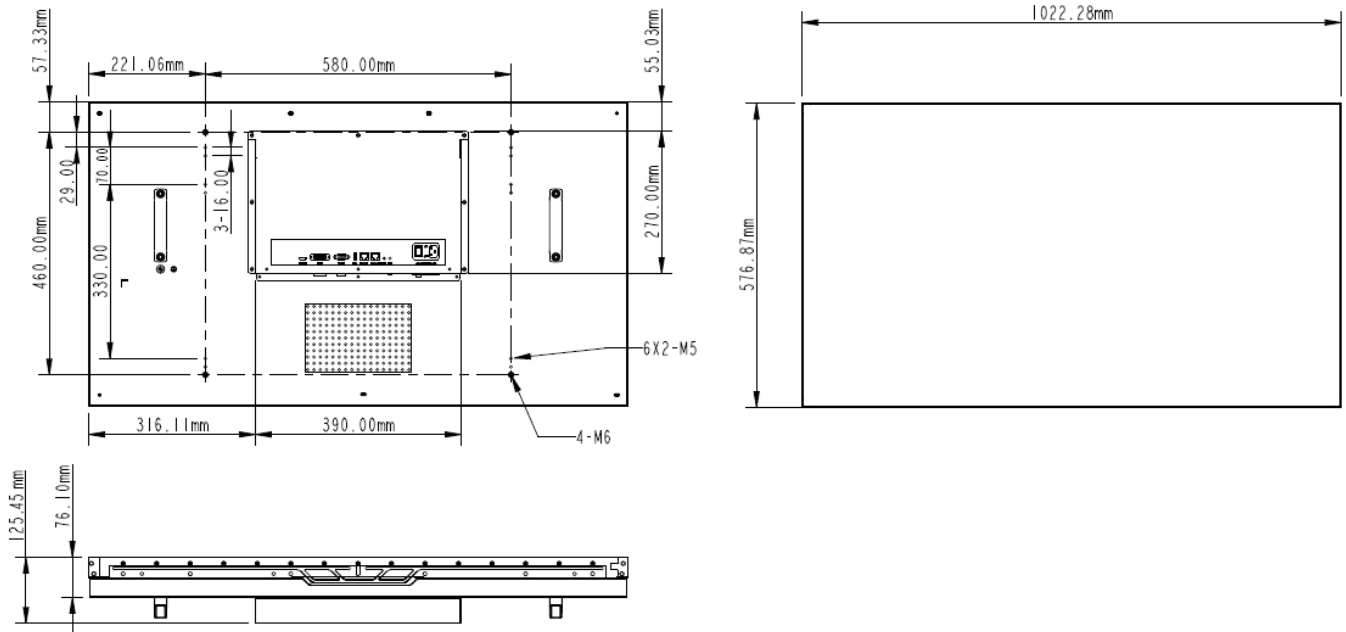

## Specifications

Model	MW-A46-B1
Display	
Diagonal Size (inch)	46"
Backlight	LED (Direct type)
Physical Seam	3.5 mm
Resolution	1920×1080
Color	16.7M
Brightness	500 cd/m <sup>2</sup>
Contrast	4000:1
Response Time	8 ms
Viewing Angle	Horizontal 178°, Vertical 178°
Interface	
Input Interface	1×VGA, 1×DVI, 1×HDMI
USB	1×USB
Control Interface	1×RS-232 IN, 1×RS-232 OUT, 1×IR
General	
Dimensions (W×H×D)	1022.28mm×576.87mm×125.45mm
Power Supply	100 to 240 VAC
Consumption	141.6 W
Weight	22.5 Kg
Operation Temperature	0°C ~ 40 °C
Operating Humidity	20%~90% (No Condensation)

## Dimensions