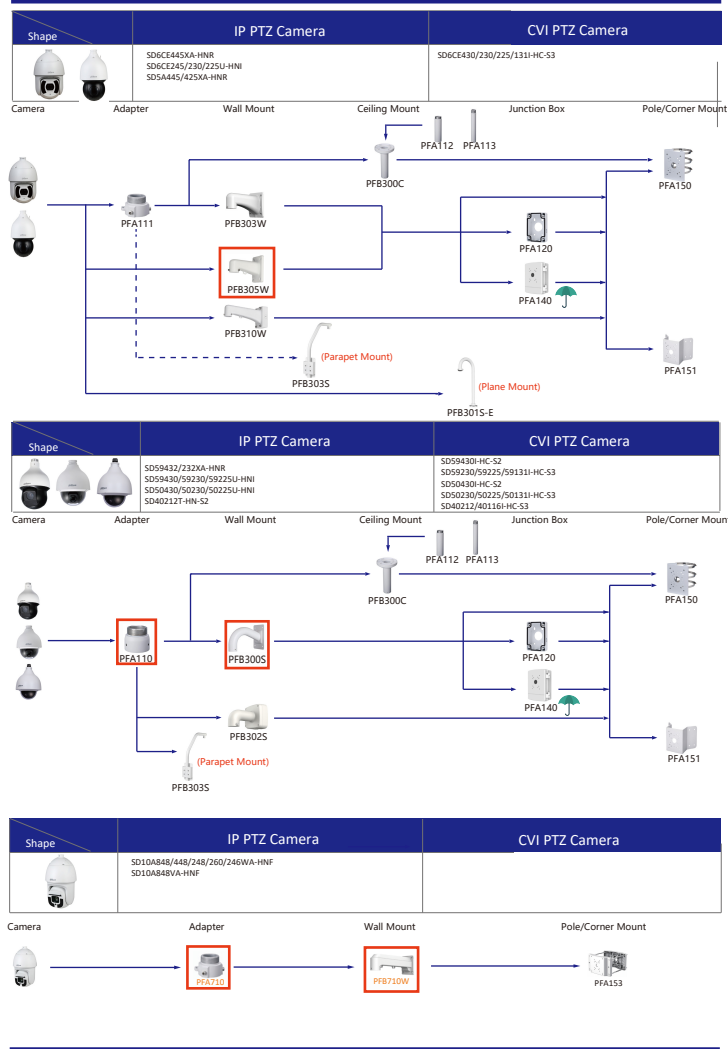

Selection of IP&CVI Eyeball Camera

Shape	IP Camera	CVI Camera
	IPC-T2840/20-25 IPC-T2801-L-25	HAC-T3A21/41/51-VF

Shape	IP Camera	CVI Camera
	IPC-T18bx	ME1200/1400/1500E ME1200/1500E-LED

Shape	IP Camera	CVI Camera
		HAC-HDW1301/1500/1400/1200/1230/1800TL HAC-HDW1801/1500/1400/1200/1230/1800TL-A HAC-HDW1239/1409/1509TL-LED HAC-HDW1239/1409/1509TL-A-LED HAC-HDW1500/1220/1200/1230SL HAC-HDW1400SL-S2

- Orange font ----- Special accessories
- Green font ----- Not recommended
- Red font ----- Special installation
- Red box ----- Including
- Umbrella icon ----- IP66

Selection of IP&CVI Eyeball Camera

Shape	IP Camera	CVI Camera
		HAC-HDW1200/1100/1800R HAC-HDW1400R-S2 HAC-T1A1121/41/51 HAC-T1A21-E

Shape	IP Camera	CVI Camera
		HAC-HDW1100/1200R-VF

Selection of PTZ Camera

Selection of PTZ Camera

Selection of PTZ Camera

Selection of PTZ Camera

Orange font Special accessories
 Not recommended
 Red font Special installation
 Including
 IP66