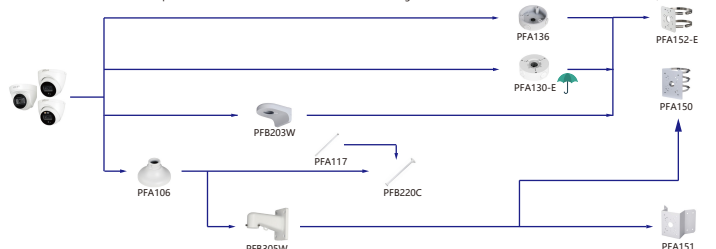

Selection of IP&CVI Eyeball Camera

Shape	IP Camera	CVI Camera
	IPC-HDW4431/4231/4120/4220/4221/4421M	HAC-HDW1200/1100/2241/2501/1200/1230/1500/2401/1220/1801/1800M HAC-HDW1400M-S2 HAC-T2A1121/41/51 HAC-T2A21-E

Shape	IP Camera	CVI Camera
	IPC-HDW2230/2431/2831/2531/2231T-AS-S2 IPC-HDW2341/3441/3541T-AS IPC-HDW1531/1431/1231/1230/1330/1220/1020S IPC-HDW1430/1230S-S3 IPC-HDW1220S-L-S3 IPC-HDW4421/4120/4220/4221/4231/4431E	HAC-HDW1100/1200R-VF

Selection of IP&CVI Eyeball Camera

Shape	IP Camera	CVI Camera
	IPC-T2840/20-25 IPC-T2801-L-25	HAC-T3A21/41/51-VF

Shape	IP Camera	CVI Camera
	IPC-T18bx	ME1200/1400/1500E ME1200/1500E-LED

Shape	IP Camera	CVI Camera
		HAC-HDW1301/1500/1400/1200/1230/1800TL HAC-HDW1801/1500/1400/1200/1230/1800TL-A HAC-HDW1239/1409/1509TL-LED HAC-HDW1239/1409/1509TL-A-LED HAC-HDW1500/1220/1200/1230SL HAC-HDW1400SL-S2