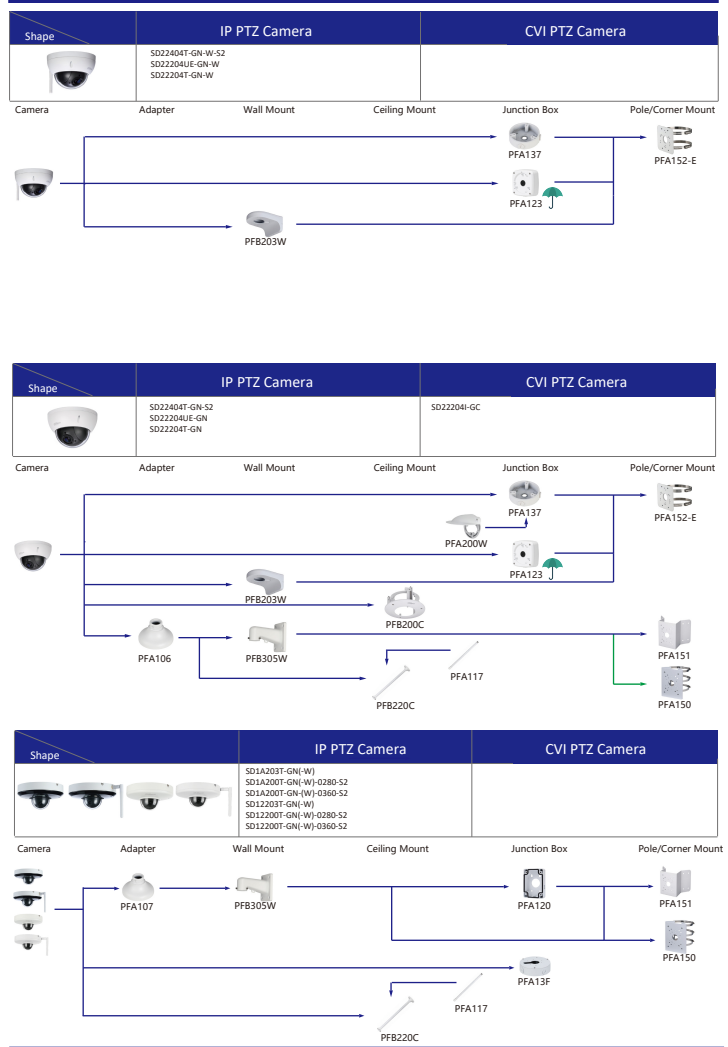

Selection of IP&CVI Eyeball Camera

Shape	IP Camera	CVI Camera
	IPC-T2840/20-25 IPC-T2801-L-25	HAC-T3A21/41/51-VF

Shape	IP Camera	CVI Camera
	IPC-T18bx	ME1200/1400/1500E ME1200/1500E-LED

Shape	IP Camera	CVI Camera
		HAC-HDW1301/1500/1400/1200/1230/1800TL HAC-HDW1801/1500/1400/1200/1230/1800TL-A HAC-HDW1239/1409/1509TL-LED HAC-HDW1239/1409/1509TL-A-LED HAC-HDW1500/1220/1200/1230SL HAC-HDW1400SL-S2

- Orange font ----- Special accessories
- Green font ----- Not recommended
- Red font ----- Special installation
- Red box ----- Including
- Umbrella icon ----- IP66

Selection of IP&CVI Eyeball Camera

Shape	IP Camera	CVI Camera
		HAC-HDW1200/1100/1800R HAC-HDW1400R-S2 HAC-T1A1121/41/51 HAC-T1A21-E

Shape	IP Camera	CVI Camera
		HAC-HDW1100/1200R-VF

Selection of PTZ Camera

Selection of PTZ Camera

Selection of PTZ Camera

Selection of PTZ Camera

Orange font Special accessories
 Not recommended
 Red font Special installation
 Including
 IP66

Shape	Special Camera	Shape	Special Camera
	IPC-HDBW8232E-Z-5L		SD60230U-HNI-5L
	IPC-HFW5221E-2-IRA/BIRA		PSD81602A360 PSD8802-A180
	PSDW8842M-A180 PSDW81642M-A360		IPC-HDPW5241/5442/5541G-2 IPC-HDPW5242G-2-MF
	IPC-HFW5100-IRA IPC-HFW5200-IRA		PSDW5631S-8360 PSDW5231S-8120
	SDTSX405-4F-WA		