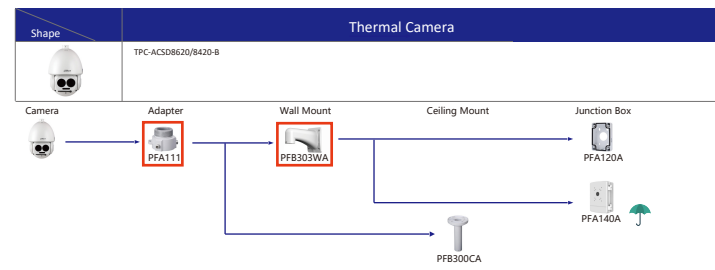

Shape	IP Camera	CVI Camera
		HAC-HDW1100/1200R-VF

Selection of PTZ Camera

Selection of PTZ Camera

Selection of PTZ Camera

Selection of PTZ Camera

Orange font Special accessories
 Not recommended
 Red font Special installation
 Including
 IP66

Shape	Special Camera	Shape	Special Camera
	IPC-HDBW8232E-Z-5L		SD60230U-HNI-5L
	IPC-HFW5221E-2-IRA/BIRA		PSD81602A360 PSD8802-A180
	PSDW8842M-A180 PSDW81642M-A360		IPC-HDPW5241/5442/5541G-2 IPC-HDPW5242G-2-MF
	IPC-HFW5100-IRA IPC-HFW5200-IRA		PSDW5631S-8360 PSDW5231S-8120
	SDTSX405-4F-WA		