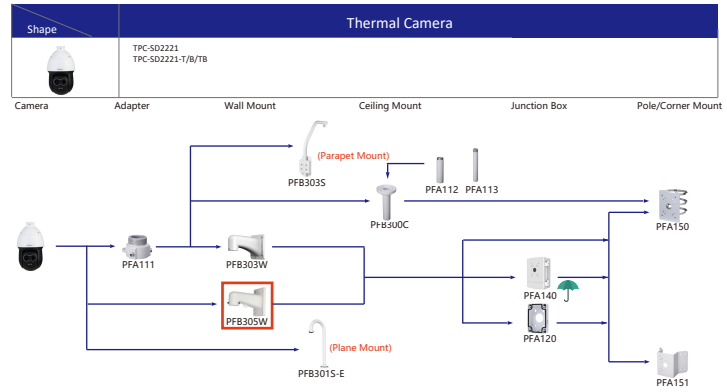

- Orange font ----- Special accessories
- Green font ----- Not recommended
- Red font ----- Special installation
- Red box ----- Including
- Umbrella icon ----- IP66

Selection of IP&CVI Eyeball Camera

Shape	IP Camera	CVI Camera
		HAC-HDW1200/1100/1800R HAC-HDW1400R-S2 HAC-T1A1121/41/51 HAC-T1A21-E

Shape	IP Camera	CVI Camera
		HAC-HDW1100/1200R-VF

Selection of PTZ Camera

Selection of PTZ Camera

Selection of PTZ Camera

Selection of PTZ Camera

Orange font Special accessories
 Not recommended
 Red font Special installation
 Including
 IP66

Shape	Special Camera	Shape	Special Camera
	IPC-HDBW8232E-Z-5L		SD60230U-HNI-5L
	IPC-HFW5221E-2-IRA/BIRA		PSD81602A360 PSD8802-A180
	PSDW8842M-A180 PSDW81642M-A360		IPC-HDPW5241/5442/5541G-2 IPC-HDPW5242G-2-MF
	IPC-HFW5100-IRA IPC-HFW5200-IRA		PSDW5631S-8360 PSDW5231S-8120
	SDTSX405-4F-WA		