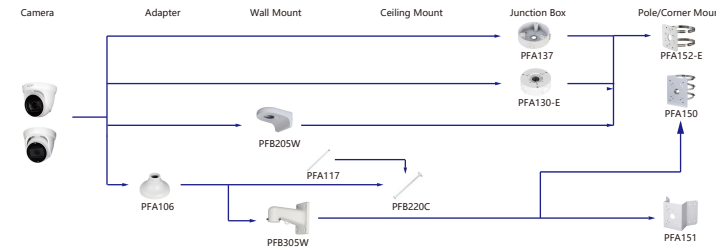

Selection of IP&CVI Eyeball Camera

Shape	IP Camera	CVI Camera
	IPC-HDW4431/4231/4120/4220/4221/4421M	HAC-HDW1200/1100/2241/2501/1200/1230/1500/2401/1220/1801/1800M HAC-HDW1400M-S2 HAC-T2A1121/41/51 HAC-T2A21-E

Shape	IP Camera	CVI Camera
	IPC-HDW2230/2431/2831/2531/2231T-AS-S2 IPC-HDW2341/3441/3541T-AS IPC-HDW1531/1431/1231/1230/1330/1220/1020S IPC-HDW1430/1230S-S3 IPC-HDW1220S-L-S3 IPC-HDW4421/4120/4220/4221/4231/4431E	HAC-HDW1100/1200R-VF

Selection of IP&CVI Eyeball Camera

Shape	IP Camera	CVI Camera
	IPC-T2840/20-25 IPC-T2801-L-25	HAC-T3A21/41/51-VF

Shape	IP Camera	CVI Camera
	IPC-T18bx	ME1200/1400/1500E ME1200/1500E-LED

Shape	IP Camera	CVI Camera
		HAC-HDW1301/1500/1400/1200/1230/1800TL HAC-HDW1801/1500/1400/1200/1230/1800TL-A HAC-HDW1239/1409/1509TL-LED HAC-HDW1239/1409/1509TL-A-LED HAC-HDW1500/1220/1200/1230SL HAC-HDW1400SL-S2