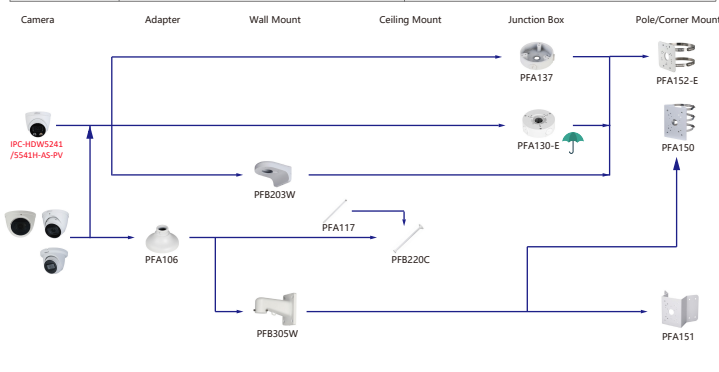

Selection of IP&CVI Box Camera

Selection of IP&CVI Bullet Camera

Selection of IP&CVI Bullet Camera

Selection of IP&CVI Bullet Camera

Selection of IP&CVI Eyeball Camera

Shape	IP Camera	CVI Camera
	IPC-HDW4231/4431EM-AS-S4 IPC-HDW4120/4220/4231/4830EM-AS IPC-HDW5541/5241/5442TM-AS IPC-HDW5241/5442TM-AS-LED IPC-HDW3231C-A IPC-HDW4831/4631/4431/4231EM-ASE	HAC-HDW1801/1500/1200/1230/1100/1801EM-A HAC-HDW1801/1500/1200/1230/1100/1801EM HAC-HDW1400EM-S2 HAC-HDW1400EM-A-S2 HAC-HDW1500/1400/1200/1230EM-A-POC HAC-HDW1500/1200EM-POC HAC-HDW2802/2601/2402/2401/2501/2241T-A HAC-HDW2249T-A-N HAC-HDW1239/1409/1509T-LED HAC-HDW1239/1409/1509T-A-LED HAC-HDW2249T-IB-A-LED

Shape	IP Camera	CVI Camera
	IPC-HDW2531/2431/2331/2421R-ZS IPC-HDW2420/2230R-ZS-S3 IPC-HDW2230R-L-ZS-S3 IPC-HDW4231/4431T-Z-S4 IPC-HDW2341/3441/3541T-ZAS IPC-HDW2231T-ZS-S2 IPC-HDW5241/5541H-AS-PV IPC-HDW3441/3541/3241TM-AS IPC-HDW2831/2531/2431/2231TM-AS-S2	HAC-HDW2802/2601/2402/2401/2501/2241/1500/1300T-Z-A HAC-HDW2802/2601/2402/2401/2501/2241T-Z-A-DP HAC-HDW1400T-Z-A-S2 HAC-HDW1801/1200/1230T-Z HAC-HDW2241/1500T-Z-POC HAC-HDW1400/1230T-Z-A-POC

Selection of IP&CVI Eyeball Camera

Shape	IP Camera	CVI Camera
	IPC-HDW4431/4231/4120/4220/4221/4421M	HAC-HDW1200/1100/2241/2501/1200/1230/1500/2401/1220/1801/1800M HAC-HDW1400M-S2 HAC-T2A1121/41/51 HAC-T2A21-E