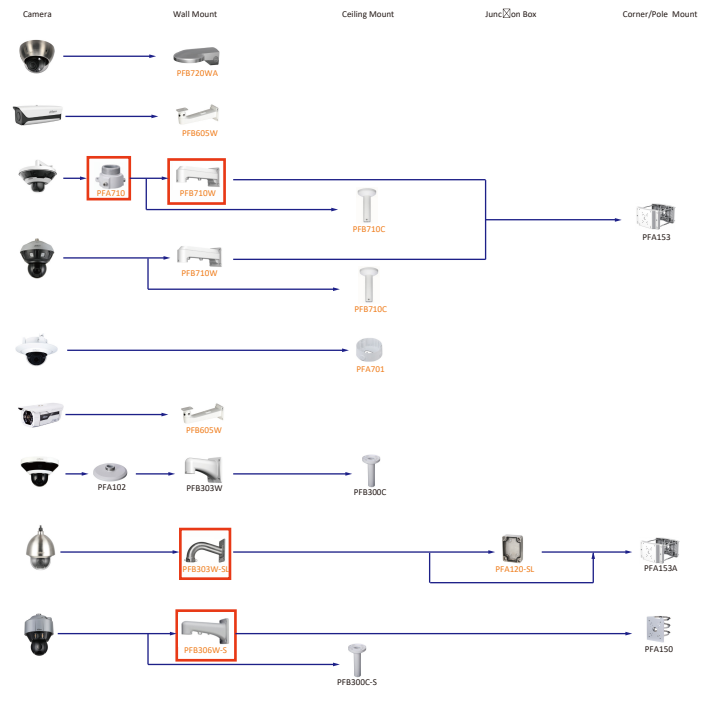

Selection of IP&CVI Eyeball Camera

Shape	IP Camera	CVI Camera
	IPC-T2840/20-25 IPC-T2801-L-25	HAC-T3A21/41/51-VF

Shape	IP Camera	CVI Camera
	IPC-T18bx	ME1200/1400/1500E ME1200/1500E-LED

Shape	IP Camera	CVI Camera
		HAC-HDW1301/1500/1400/1200/1230/1800TL HAC-HDW1801/1500/1400/1200/1230/1800TL-A HAC-HDW1239/1409/1509TL-LED HAC-HDW1239/1409/1509TL-A-LED HAC-HDW1500/1220/1200/1230SL HAC-HDW1400SL-S2

- Orange font ----- Special accessories
- Green font ----- Not recommended
- Red font ----- Special installation
- Red box ----- Including
- Umbrella icon ----- IP66

Selection of IP&CVI Eyeball Camera

Shape	IP Camera	CVI Camera
		HAC-HDW1200/1100/1800R HAC-HDW1400R-S2 HAC-T1A1121/41/51 HAC-T1A21-E

Shape	IP Camera	CVI Camera
		HAC-HDW1100/1200R-VF

Selection of PTZ Camera

Selection of PTZ Camera

Selection of PTZ Camera

Selection of PTZ Camera

Orange font Special accessories
 Not recommended
 Red font Special installation
 Including
 IP66

Shape	Special Camera	Shape	Special Camera
	IPC-HDBW8232E-Z-5L		SD60230U-HNI-5L
	IPC-HFW5221E-2-IRA/BIRA		PSD81602A360 PSD8802-A180
	PSDW8842M-A180 PSDW81642M-A360		IPC-HDPW5241/5442/5541G-2 IPC-HDPW5242G-2-MF
	IPC-HFW5100-IRA IPC-HFW5200-IRA		PSDW5631S-8360 PSDW5231S-8120
	SDTSX405-4F-WA		