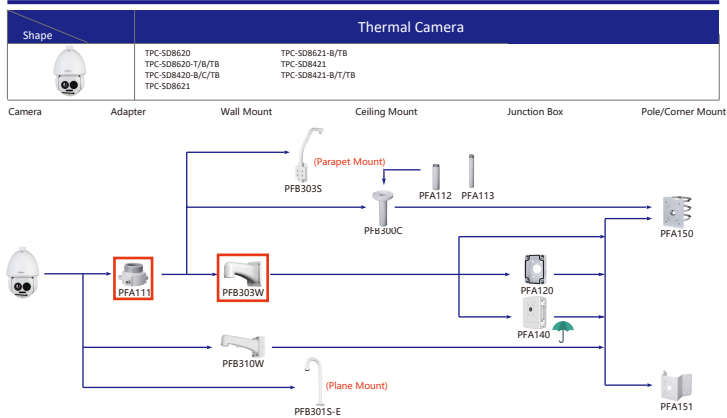

- Orange font ----- Special accessories
- Green font ----- Not recommended
- Red font ----- Special installation
- Red box ----- Including
- Umbrella icon ----- IP66

Selection of IP&CVI Eyeball Camera

Shape	IP Camera	CVI Camera
		HAC-HDW1200/1100/1800R HAC-HDW1400R-S2 HAC-T1A1121/41/51 HAC-T1A21-E

Shape	IP Camera	CVI Camera
		HAC-HDW1100/1200R-VF

Selection of PTZ Camera

Selection of PTZ Camera

Selection of PTZ Camera

Selection of PTZ Camera

Orange font Special accessories
 Not recommended
 Red font Special installation
 Including
 IP66

Shape	Special Camera	Shape	Special Camera
	IPC-HDBW8232E-Z-5L		SD60230U-HNI-5L
	IPC-HFW5221E-2-IRA/BIRA		PSD81602A360 PSD8802-A180
	PSDW8842M-A180 PSDW81642M-A360		IPC-HDPW5241/5442/5541G-2 IPC-HDPW5242G-2-MF
	IPC-HFW5100-IRA IPC-HFW5200-IRA		PSDW5631S-8360 PSDW5231S-8120
	SDTSX405-4F-WA		