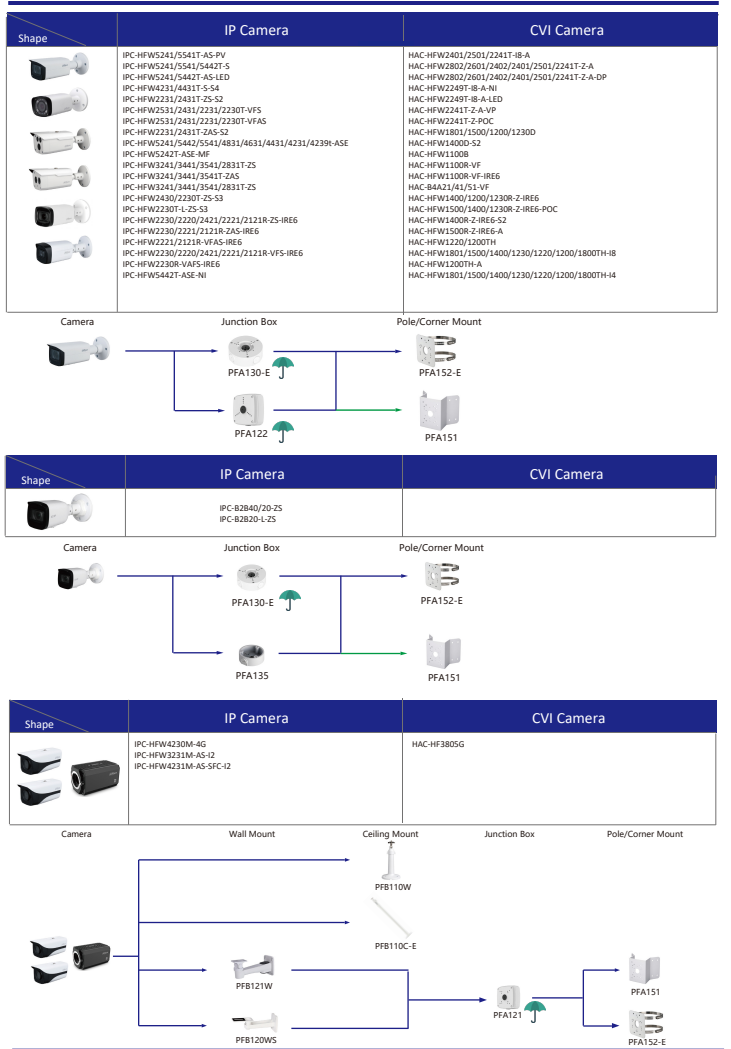

Selection of IP&CVI Box Camera

Selection of IP&CVI Bullet Camera

Selection of IP&CVI Bullet Camera

Selection of IP&CVI Bullet Camera

Selection of IP&CVI Eyeball Camera

Shape	IP Camera	CVI Camera
	IPC-HDW4231/4431EM-AS-S4 IPC-HDW4120/4220/4231/4830EM-AS IPC-HDW5541/5241/5442TM-AS IPC-HDW5241/5442TM-AS-LED IPC-HDW3231C-A IPC-HDW4831/4631/4431/4231EM-ASE	HAC-HDW1801/1500/1200/1230/1100/1801EM-A HAC-HDW1801/1500/1200/1230/1100/1801EM HAC-HDW1400EM-S2 HAC-HDW1400EM-A-S2 HAC-HDW1500/1400/1200/1230EM-A-POC HAC-HDW1500/1200EM-POC HAC-HDW2802/2601/2402/2401/2501/2241T-A HAC-HDW2249T-A-N HAC-HDW1239/1409/1509T-LED HAC-HDW1239/1409/1509T-A-LED HAC-HDW2249T-IB-A-LED

Shape	IP Camera	CVI Camera
	IPC-HDW2531/2431/2331/2421R-ZS IPC-HDW2420/2230R-ZS-S3 IPC-HDW2230R-L-ZS-S3 IPC-HDW4231/4431T-Z-S4 IPC-HDW2341/3441/3541T-ZAS IPC-HDW2231T-ZS-S2 IPC-HDW5241/5541H-AS-PV IPC-HDW3441/3541/3241TM-AS IPC-HDW2831/2531/2431/2231TM-AS-S2	HAC-HDW2802/2601/2402/2401/2501/2241/1500/1300T-Z-A HAC-HDW2802/2601/2402/2401/2501/2241T-Z-A-DP HAC-HDW1400T-Z-A-S2 HAC-HDW1801/1200/1230T-Z HAC-HDW2241/1500T-Z-POC HAC-HDW1400/1230T-Z-A-POC

Selection of IP&CVI Eyeball Camera

Shape	IP Camera	CVI Camera
	IPC-HDW4431/4231/4120/4220/4221/4421M	HAC-HDW1200/1100/2241/2501/1200/1230/1500/2401/1220/1801/1800M HAC-HDW1400M-S2 HAC-T2A1121/41/51 HAC-T2A21-E

Selection of IP&CVI Eyeball Camera

Shape	IP Camera	CVI Camera
	IPC-T2840/20-25 IPC-T2801-L-25	HAC-T3A21/41/51-VF

Shape	IP Camera	CVI Camera
	IPC-T18bx	ME1200/1400/1500E ME1200/1500E-LED

Shape	IP Camera	CVI Camera
		HAC-HDW1301/1500/1400/1200/1230/1800TL HAC-HDW1801/1500/1400/1200/1230/1800TL-A HAC-HDW1239/1409/1509TL-LED HAC-HDW1239/1409/1509TL-A-LED HAC-HDW1500/1220/1200/1230SL HAC-HDW1400SL-S2