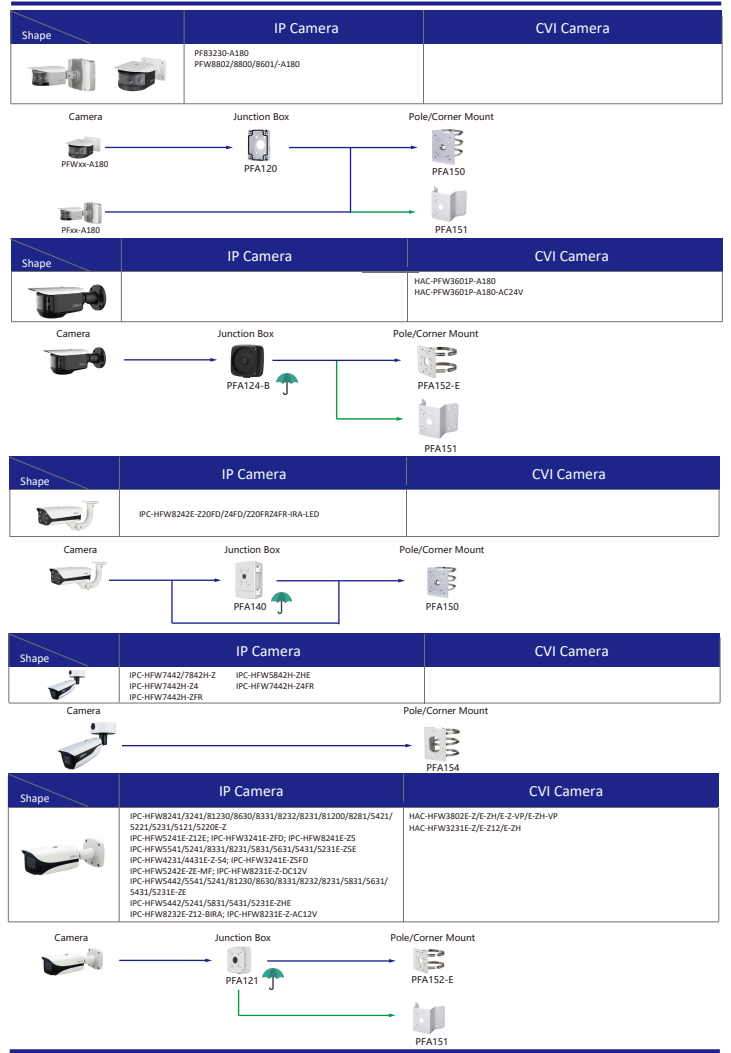

Camera Accessories Selection

Guide you how to install all the cameras

- Orange font ---- Special accessories
- Green font ---- Not recommended
- Red font ---- Special installation
- Red box ---- Including
- Umbrella icon ---- IP66

Selection of IP&CVI Box Camera

Selection of IP&CVI Bullet Camera

Selection of IP&CVI Bullet Camera

Selection of IP&CVI Bullet Camera

Selection of IP&CVI Eyeball Camera

Shape	IP Camera	CVI Camera
	IPC-HDW4231/4431EM-AS-S4 IPC-HDW4120/4220/4231/4830EM-AS IPC-HDW5541/5241/5442TM-AS IPC-HDW5241/5442TM-AS-LED IPC-HDW3231C-A IPC-HDW4831/4631/4431/4231EM-ASE	HAC-HDW1801/1500/1200/1230/1100/1801EM-A HAC-HDW1801/1500/1200/1230/1100/1801EM HAC-HDW1400EM-S2 HAC-HDW1400EM-A-S2 HAC-HDW1500/1400/1200/1230EM-A-POC HAC-HDW1500/1200EM-POC HAC-HDW2802/2601/2402/2401/2501/2241T-A HAC-HDW2249T-A-N HAC-HDW1239/1409/1509T-LED HAC-HDW1239/1409/1509T-A-LED HAC-HDW2249T-IB-A-LED

Shape	IP Camera	CVI Camera
	IPC-HDW2531/2431/2331/2421R-ZS IPC-HDW2420/2230R-ZS-S3 IPC-HDW2230R-L-ZS-S3 IPC-HDW4231/4431T-Z-S4 IPC-HDW2341/3441/3541T-ZAS IPC-HDW2231T-ZS-S2 IPC-HDW5241/5541H-AS-PV IPC-HDW3441/3541/3241TM-AS IPC-HDW2831/2531/2431/2231TM-AS-S2	HAC-HDW2802/2601/2402/2401/2501/2241/1500/1300T-Z-A HAC-HDW2802/2601/2402/2401/2501/2241T-Z-A-DP HAC-HDW1400T-Z-A-S2 HAC-HDW1801/1200/1230T-Z HAC-HDW2241/1500T-Z-POC HAC-HDW1400/1230T-Z-A-POC

Selection of IP&CVI Eyeball Camera

Shape	IP Camera	CVI Camera
	IPC-T2840/20-25 IPC-T2801-L-25	HAC-T3A21/41/51-VF

Shape	IP Camera	CVI Camera
	IPC-T18bx	ME1200/1400/1500E ME1200/1500E-LED

Shape	IP Camera	CVI Camera
		HAC-HDW1301/1500/1400/1200/1230/1800TL HAC-HDW1801/1500/1400/1200/1230/1800TL-A HAC-HDW1239/1409/1509TL-LED HAC-HDW1239/1409/1509TL-A-LED HAC-HDW1500/1220/1200/1230SL HAC-HDW1400SL-S2