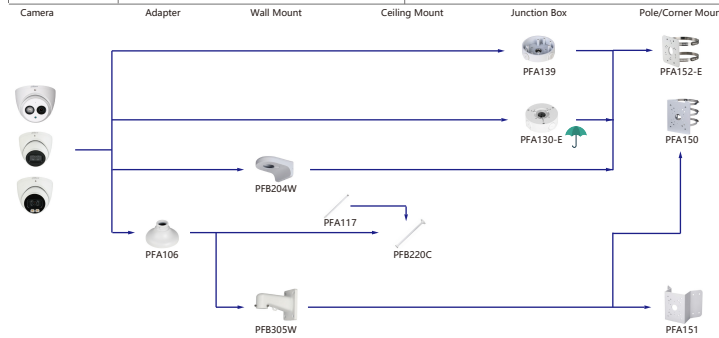

Selection of IP&CVI Box Camera

Selection of IP&CVI Bullet Camera

Selection of IP&CVI Bullet Camera

Selection of IP&CVI Bullet Camera

Selection of IP&CVI Eyeball Camera

Shape	IP Camera	CVI Camera
	IPC-HDW4231/4431EM-AS-S4 IPC-HDW4120/4220/4231/4830EM-AS IPC-HDW5541/5241/5442TM-AS IPC-HDW5241/5442TM-AS-LED IPC-HDW3231C-A IPC-HDW4831/4631/4431/4231EM-ASE	HAC-HDW1801/1500/1200/1230/1100/1801EM-A HAC-HDW1801/1500/1200/1230/1100/1801EM HAC-HDW1400EM-S2 HAC-HDW1400EM-A-S2 HAC-HDW1500/1400/1200/1230EM-A-POC HAC-HDW1500/1200EM-POC HAC-HDW2802/2601/2402/2401/2501/2241T-A HAC-HDW2249T-A-N HAC-HDW1239/1409/1509T-LED HAC-HDW1239/1409/1509T-A-LED HAC-HDW2249T-IB-A-LED

Shape	IP Camera	CVI Camera
	IPC-HDW2531/2431/2331/2421R-ZS IPC-HDW2420/2230R-ZS-S3 IPC-HDW2230R-L-ZS-S3 IPC-HDW4231/4431T-Z-S4 IPC-HDW2341/3441/3541T-ZAS IPC-HDW2231T-ZS-S2 IPC-HDW5241/5541H-AS-PV IPC-HDW3441/3541/3241TM-AS IPC-HDW2831/2531/2431/2231TM-AS-S2	HAC-HDW2802/2601/2402/2401/2501/2241/1500/1300T-Z-A HAC-HDW2802/2601/2402/2401/2501/2241T-Z-A-DP HAC-HDW1400T-Z-A-S2 HAC-HDW1801/1200/1230T-Z HAC-HDW2241/1500T-Z-POC HAC-HDW1400/1230T-Z-A-POC