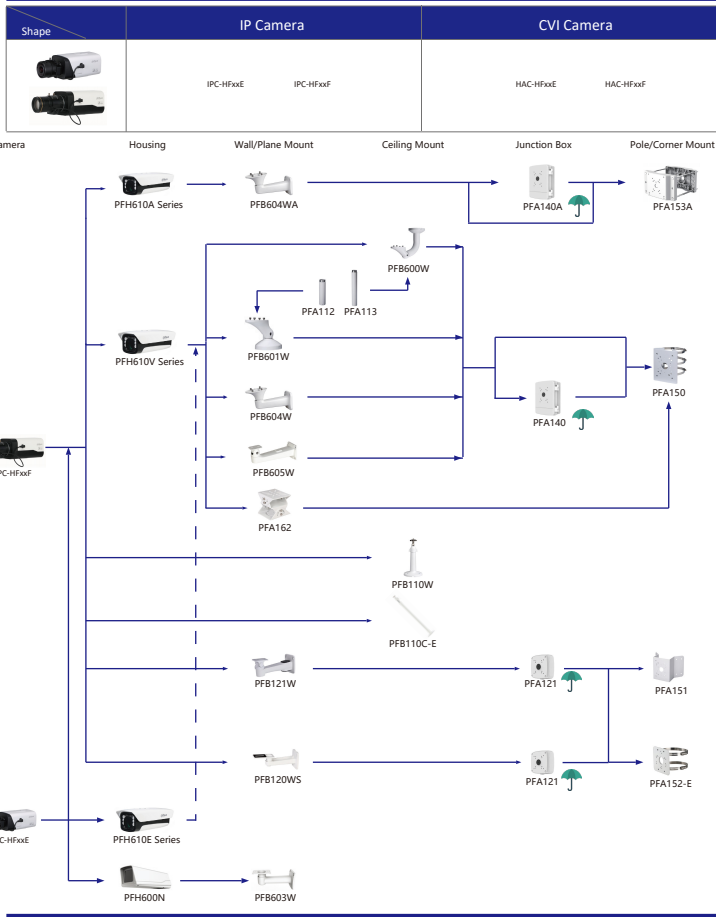

Camera Accessories Selection

Guide you how to install all the cameras

- Orange font ---- Special accessories
- Green font ---- Not recommended
- Red font ---- Special installation
- Red box ---- Including
- Umbrella icon ---- IP66

Selection of IP&CVI Box Camera

Selection of IP&CVI Bullet Camera

Selection of IP&CVI Bullet Camera

Selection of IP&CVI Bullet Camera

Selection of IP&CVI Eyeball Camera

Shape	IP Camera	CVI Camera
	IPC-HDW4231/4431EM-AS-S4 IPC-HDW4120/4220/4231/4830EM-AS IPC-HDW5541/5241/5442TM-AS IPC-HDW5241/5442TM-AS-LED IPC-HDW3231C-A IPC-HDW4831/4631/4431/4231EM-ASE	HAC-HDW1801/1500/1200/1230/1100/1801EM-A HAC-HDW1801/1500/1200/1230/1100/1801EM HAC-HDW1400EM-S2 HAC-HDW1400EM-A-S2 HAC-HDW1500/1400/1200/1230EM-A-POC HAC-HDW1500/1200EM-POC HAC-HDW2802/2601/2402/2401/2501/2241T-A HAC-HDW2249T-A-N HAC-HDW1239/1409/1509T-LED HAC-HDW1239/1409/1509T-A-LED HAC-HDW2249T-IB-A-LED

Shape	IP Camera	CVI Camera
	IPC-HDW2531/2431/2331/2421R-ZS IPC-HDW2420/2230R-ZS-S3 IPC-HDW2230R-L-ZS-S3 IPC-HDW4231/4431T-Z-S4 IPC-HDW2341/3441/3541T-ZAS IPC-HDW2231T-ZS-S2 IPC-HDW5241/5541H-AS-PV IPC-HDW3441/3541/3241TM-AS IPC-HDW2831/2531/2431/2231TM-AS-S2	HAC-HDW2802/2601/2402/2401/2501/2241/1500/1300T-Z-A HAC-HDW2802/2601/2402/2401/2501/2241T-Z-A-DP HAC-HDW1400T-Z-A-S2 HAC-HDW1801/1200/1230T-Z HAC-HDW2241/1500T-Z-POC HAC-HDW1400/1230T-Z-A-POC