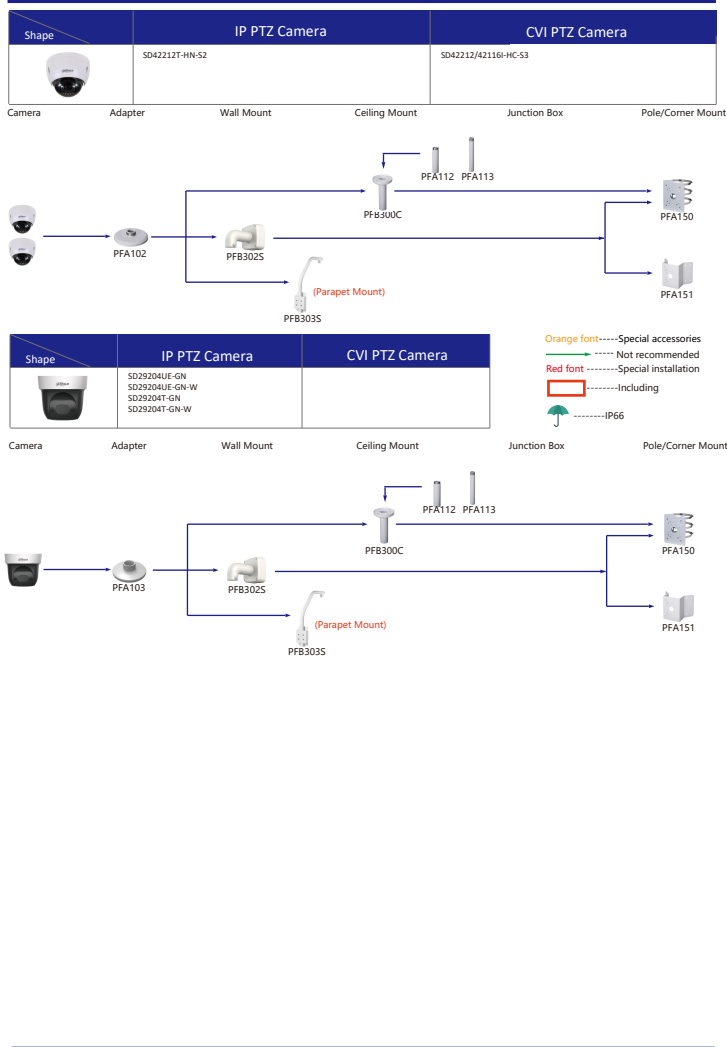

Selection of IP&CVI Eyeball Camera

Shape	IP Camera	CVI Camera
	IPC-T2840/20-25 IPC-T2801-L-25	HAC-T3A21/41/51-VF

Shape	IP Camera	CVI Camera
	IPC-T18bx	ME1200/1400/1500E ME1200/1500E-LED

Shape	IP Camera	CVI Camera
		HAC-HDW1301/1500/1400/1200/1230/1800TL HAC-HDW1801/1500/1400/1200/1230/1800TL-A HAC-HDW1239/1409/1509TL-LED HAC-HDW1239/1409/1509TL-A-LED HAC-HDW1500/1220/1200/1230SL HAC-HDW1400SL-S2

- Orange font ----- Special accessories
- Green font ----- Not recommended
- Red font ----- Special installation
- Red box ----- Including
- Umbrella icon ----- IP66

Selection of IP&CVI Eyeball Camera

Shape	IP Camera	CVI Camera
		HAC-HDW1200/1100/1800R HAC-HDW1400R-S2 HAC-T1A1121/41/51 HAC-T1A21-E

Shape	IP Camera	CVI Camera
		HAC-HDW1100/1200R-VF

Selection of PTZ Camera

Selection of PTZ Camera

Selection of PTZ Camera

Selection of PTZ Camera

Orange font Special accessories
 Not recommended
 Red font Special installation
 Including
 IP66

Shape	Special Camera	Shape	Special Camera
	IPC-HDBW8232E-Z-5L		SD60230U-HNI-5L
	IPC-HFW5221E-2-IRA/BIRA		PSD81602A360 PSD8802-A180
	PSDW8842M-A180 PSDW81642M-A360		IPC-HDPW5241/5442/5541G-2 IPC-HDPW5242G-2-MF
	IPC-HFW5100-IRA IPC-HFW5200-IRA		PSDW5631S-8360 PSDW5231S-8120
	SDTSX405-4F-WA		