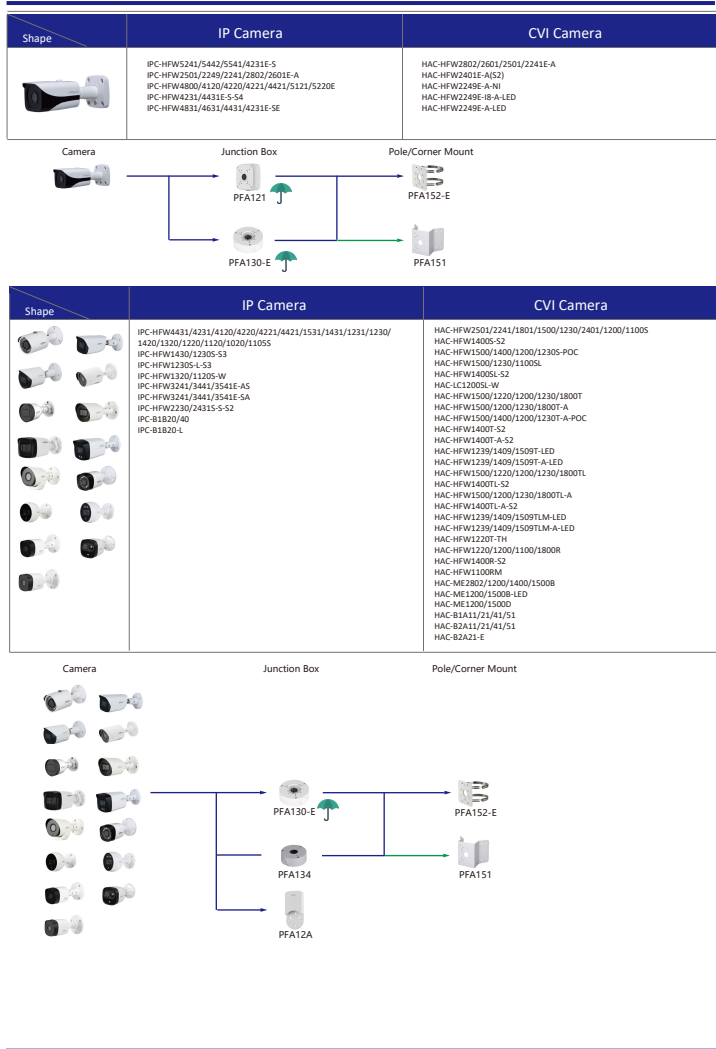

Camera Accessories Selection

Guide you how to install all the cameras

- Orange font ---- Special accessories
- Green font ---- Not recommended
- Red font ---- Special installation
- Red box ---- Including
- Umbrella icon ---- IP66

Selection of IP&CVI Box Camera

Selection of IP&CVI Bullet Camera

Selection of IP&CVI Bullet Camera

Selection of IP&CVI Bullet Camera

Selection of IP&CVI Eyeball Camera

Shape	IP Camera	CVI Camera
	IPC-HDW4231/4431EM-AS-S4 IPC-HDW4120/4220/4231/4830EM-AS IPC-HDW5541/5241/5442TM-AS IPC-HDW5241/5442TM-AS-LED IPC-HDW3231C-A IPC-HDW4831/4631/4431/4231EM-ASE	HAC-HDW1801/1500/1200/1230/1100/1801EM-A HAC-HDW1801/1500/1200/1230/1100/1801EM HAC-HDW1400EM-S2 HAC-HDW1400EM-A-S2 HAC-HDW1500/1400/1200/1230EM-A-POC HAC-HDW1500/1200EM-POC HAC-HDW2802/2601/2402/2401/2501/2241T-A HAC-HDW2249T-A-N HAC-HDW1239/1409/1509T-LED HAC-HDW1239/1409/1509T-A-LED HAC-HDW2249T-IB-A-LED

Shape	IP Camera	CVI Camera
	IPC-HDW2531/2431/2331/2421R-ZS IPC-HDW2420/2230R-ZS-S3 IPC-HDW2230R-L-ZS-S3 IPC-HDW4231/4431T-Z-S4 IPC-HDW2341/3441/3541T-ZAS IPC-HDW2231T-ZS-S2 IPC-HDW5241/5541H-AS-PV IPC-HDW3441/3541/3241TM-AS IPC-HDW2831/2531/2431/2231TM-AS-S2	HAC-HDW2802/2601/2402/2401/2501/2241/1500/1300T-Z-A HAC-HDW2802/2601/2402/2401/2501/2241T-Z-A-DP HAC-HDW1400T-Z-A-S2 HAC-HDW1801/1200/1230T-Z HAC-HDW2241/1500T-Z-POC HAC-HDW1400/1230T-Z-A-POC