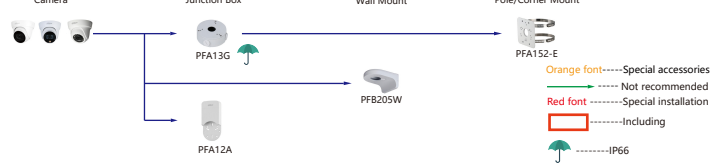

Selection of IP&CVI Eyeball Camera

Shape	IP Camera	CVI Camera
	IPC-T2840/20-25 IPC-T2801-L-25	HAC-T3A21/41/51-VF

Shape	IP Camera	CVI Camera
	IPC-T18bx	ME1200/1400/1500E ME1200/1500E-LED

Shape	IP Camera	CVI Camera
		HAC-HDW1301/1500/1400/1200/1230/1800TL HAC-HDW1801/1500/1400/1200/1230/1800TL-A HAC-HDW1239/1409/1509TL-LED HAC-HDW1239/1409/1509TL-A-LED HAC-HDW1500/1220/1200/1230SL HAC-HDW1400SL-S2