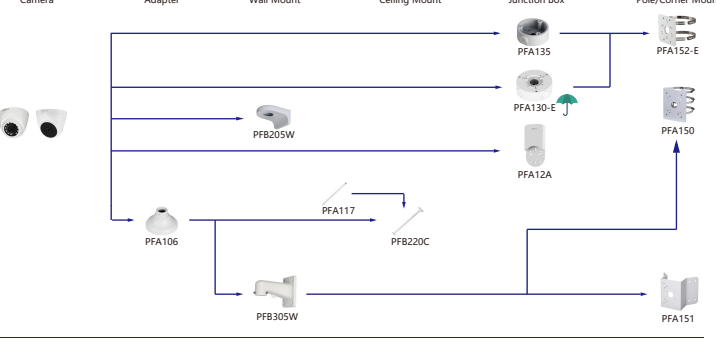

Selection of IP&CVI Eyeball Camera

Shape	IP Camera	CVI Camera
	IPC-T2840/20-25 IPC-T2801-L-25	HAC-T3A21/41/51-VF

Shape	IP Camera	CVI Camera
	IPC-T18bx	ME1200/1400/1500E ME1200/1500E-LED

Shape	IP Camera	CVI Camera
		HAC-HDW1301/1500/1400/1200/1230/1800TL HAC-HDW1801/1500/1400/1200/1230/1800TL-A HAC-HDW1239/1409/1509TL-LED HAC-HDW1239/1409/1509TL-A-LED HAC-HDW1500/1220/1200/1230SL HAC-HDW1400SL-S2

- Orange font ----- Special accessories
- Green font ----- Not recommended
- Red font ----- Special installation
- Red box ----- Including
- Umbrella icon ----- IP66

Selection of IP&CVI Eyeball Camera

Shape	IP Camera	CVI Camera
		HAC-HDW1200/1100/1800R HAC-HDW1400R-S2 HAC-T1A1121/41/51 HAC-T1A21-E