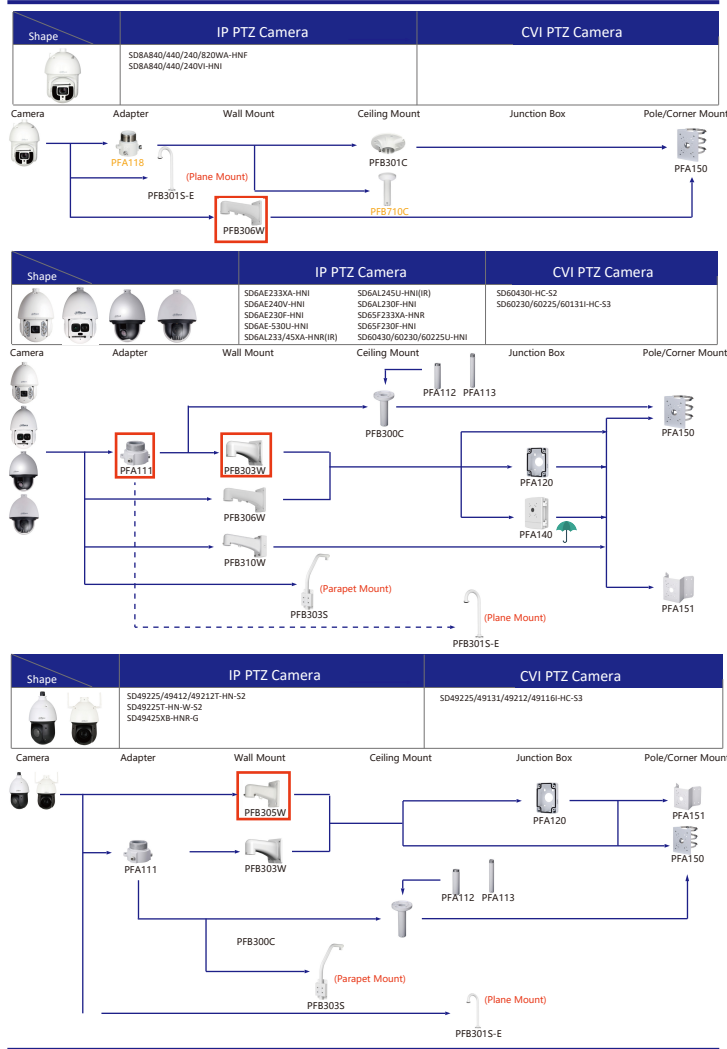

Selection of IP&CVI Eyeball Camera

Shape	IP Camera	CVI Camera
	IPC-T2840/20-25 IPC-T2801-L-25	HAC-T3A21/41/51-VF

Shape	IP Camera	CVI Camera
	IPC-T18bx	ME1200/1400/1500E ME1200/1500E-LED

Shape	IP Camera	CVI Camera
		HAC-HDW1301/1500/1400/1200/1230/1800TL HAC-HDW1801/1500/1400/1200/1230/1800TL-A HAC-HDW1239/1409/1509TL-LED HAC-HDW1239/1409/1509TL-A-LED HAC-HDW1500/1220/1200/1230SL HAC-HDW1400SL-S2

- Orange font ----- Special accessories
- Green font ----- Not recommended
- Red font ----- Special installation
- Red box ----- Including
- Umbrella icon ----- IP66

Selection of IP&CVI Eyeball Camera

Shape	IP Camera	CVI Camera
		HAC-HDW1200/1100/1800R HAC-HDW1400R-S2 HAC-T1A1121/41/51 HAC-T1A21-E

Shape	IP Camera	CVI Camera
		HAC-HDW1100/1200R-VF

Selection of PTZ Camera

Selection of PTZ Camera

Selection of PTZ Camera

Selection of PTZ Camera

Orange font Special accessories
 Not recommended
 Red font Special installation
 Including
 IP66

Shape	Special Camera	Shape	Special Camera
	IPC-HDBW8232E-Z-5L		SD60230U-HNI-5L
	IPC-HFW5221E-2-IRA/BIRA		PSD81602A360 PSD8802-A180
	PSDW8842M-A180 PSDW81642M-A360		IPC-HDPW5241/5442/5541G-2 IPC-HDPW5242G-2-MF
	IPC-HFW5100-IRA IPC-HFW5200-IRA		PSDW5631S-8360 PSDW5231S-8120
	SDTSX405-4F-WA		