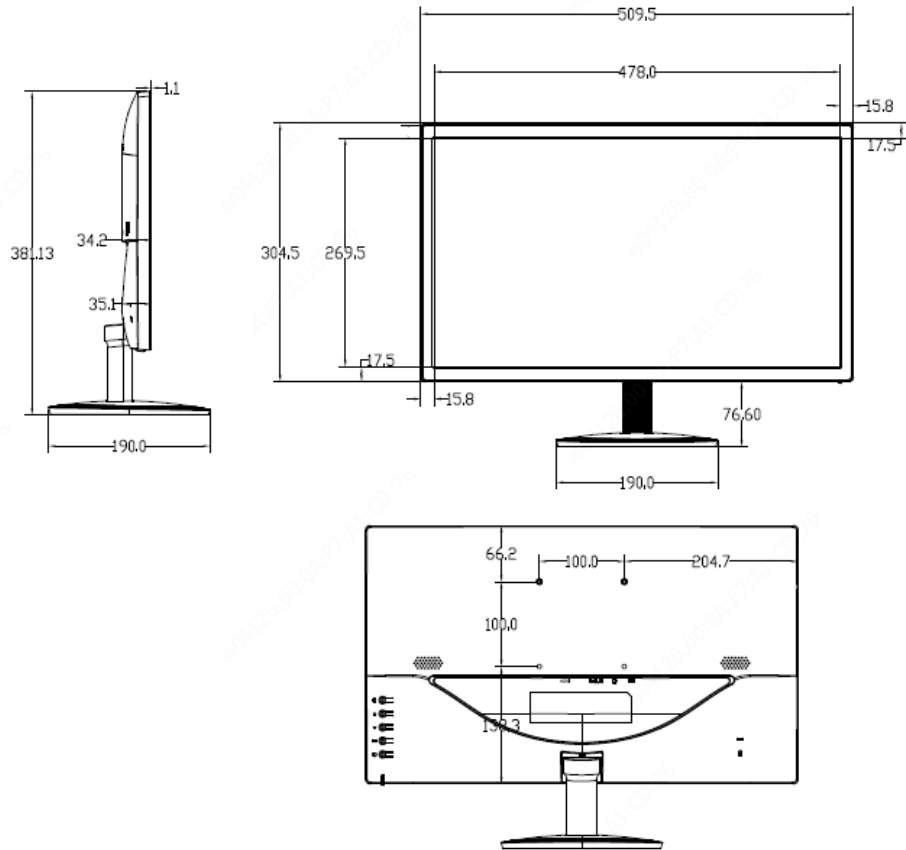

Appearance

Dimensions