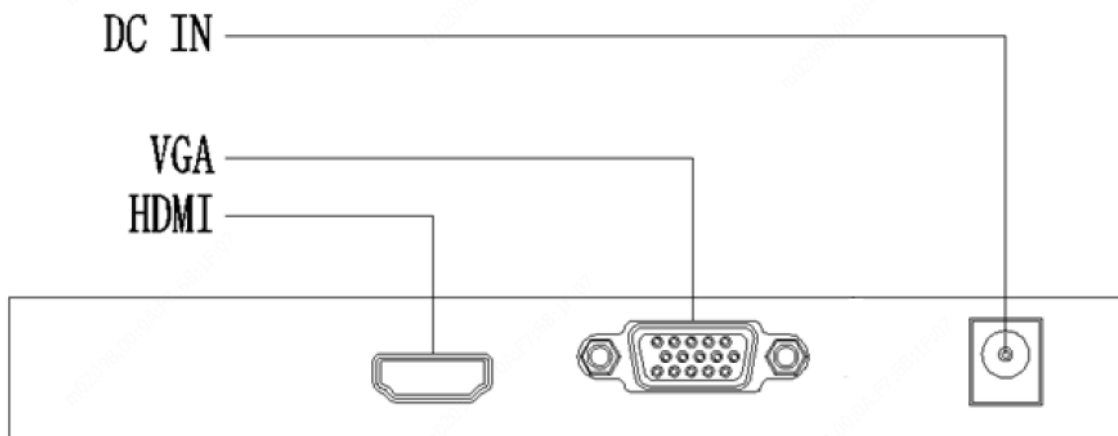

Interfaces