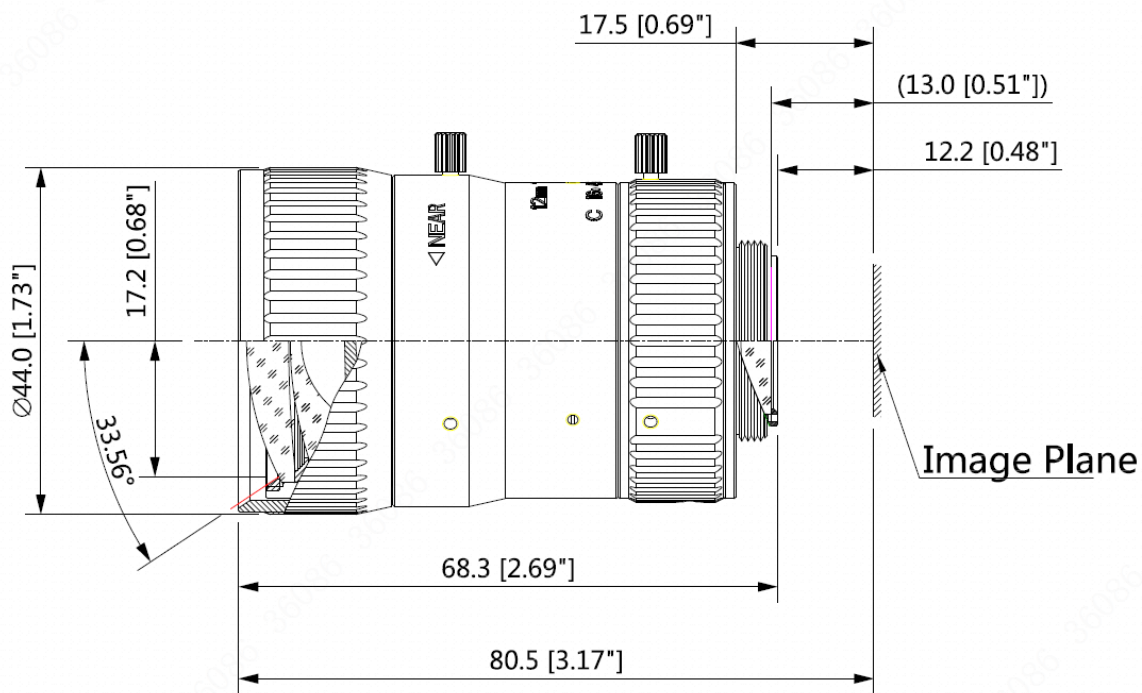

# DH-PFL12-K10M

10 MP 1" 12mm Fixed Lens

## Technical Specifications

<b>Model</b>		<b>DH-PFL12-K10M</b>
Image format		1"
Focal length		12mm
Lens pixel		10MP
Aperture		F1.4
Mount		C
Field Angle (D*H*V)	1"	67.1°x60.2°x33°
	1/1.1"	58.2°x50.7°x30.6°
Lens Control		Manual
IR Correction		No
M.O.D.		0.5m(1.64ft)
Dimension		φ44x68.3mm(φ1.73"x2.69")
Weight		0.193kg( 0.425lb)
Operating temperature		-30°C ~ +70°C(-22°F ~158°F)
Humidity		<90% RH

### Dimensions(mm/inch)

### Package Information

- 10 MP 1" 12mm Fixed Lens DH-PFL12-K10M \*1