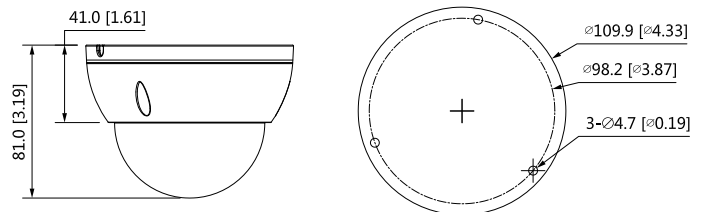

Power

Power Supply	12V DC/PoE (802.3af)
Power Consumption	< 5W

Environment

Operating Conditions	-40°C to +60°C (-40°F to +140°F)/less than ≤ 95% RH
Storage Conditions	-40°C to +60°C (-40°F to +140°F)
Protection	IP67, IK10

Structure

Casing	Metal
Dimensions	81 mm × Φ109.9 mm (3.19" × Φ4.33")
Net Weight	0.350 kg (0.77 lb)
Gross Weight	0.481 kg (1.06 lb)

Ordering Information

Type	Part Number	Description
2MP Camera	DH-IPC-HDBW2230EP-S-S2	2MP Lite IR Fixed-focal Dome Network Camera,PAL
	DH-IPC-HDBW2230EN-S-S2	2MP Lite IR Fixed-focal Dome Network Camera,NTSC
Accessories (optional)	PFA136	Junction Box
	PFA200W	Rain Shade
	PFB203W	Wall Mount
	PFA152-E	Pole Mount
	PFA106	Mount Adapter
	PFB220C	Ceiling Mount
	PFM321D	DC12V1A Power Adapter
	LR1002-1ET/1EC	Single-port Long Reach Ethernet over Coax Extender
	PFM900-E	Integrated Mount Tester
PFM114	TLC SD Card	

Junction Mount	Wall Mount	Wall Mount	Pole Mount
PFA136	PFA136+PFA200W	PFB203W	PFB203W+PFA152-E
Ceiling Mount			
PFA106+PFB220C			

Dimensions (mm[inch])

Accessories

Optional:

PFB220C
Ceiling Mount