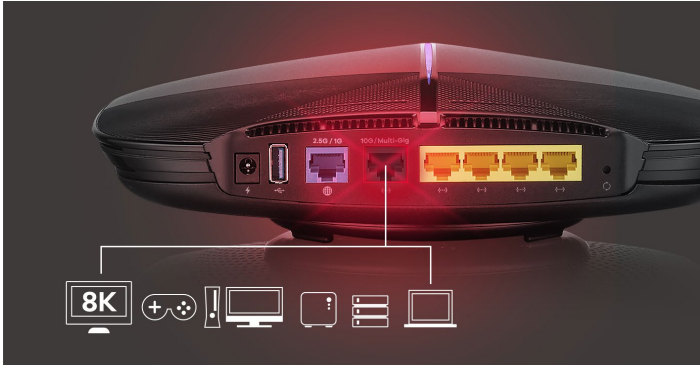

Maximize the speed performance

Armor G5 provides up to 6000 Mbps with better efficiency and highest throughput. The 12 WiFi streams enables the Armor to send and receive more data from multiple connected devices, allowing more available bandwidth and less congestion than a standard WiFi 5 router.

4X FASTER

WiFi 6 802.11AX technology, up to 4X faster than 11ac with 12 streams

Max out wired connection with 10 Gbps LAN network, perfect for streaming

Powerful 2.2 GHz quad-core processor for higher performance

Benefits

Fastest multi-gig wired connection performance

Operate your local network at full capacity with Multi-gig solution! Armor is equipped with a multi-gig 10G/5G/2.5G/1G Ethernet LAN port which can be used to connect to multi-gig supported media servers, network attached storage devices, switches, and other devices capable of up to 10 Gbps speeds.

Amplify coverage with high-gain antennas

Armor G5 utilizes 8x8 5 GHz, 4x4 2.4 GHz high-powered amplifiers design which increases signal strength and lowers interference. Improved antennas' performance for maximum wireless coverage.