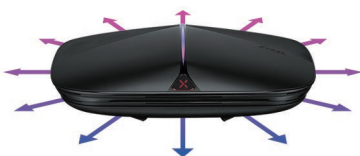

NBG7815 Armor G5

AX6000 12-Stream Multi-Gigabit WiFi 6 Router

WiFi 6 technology heralds a new era

Expand capacity, maximize speed and improved performance with Zyxel Armor G5. Advanced with WiFi 6 which has been designed to offer faster efficient connections especially in device dense environments. Armor G5 multi-gigabit router is the fastest home router that offers the best speed over wireless network and can act as a powerful media server with high efficiency, fast throughput, and provide excellent wireless range.

Maximize the speed performance

Armor G5 provides up to 6000 Mbps with better efficiency and highest throughput. The 12 WiFi streams enables the Armor to send and receive more data from multiple connected devices, allowing more available bandwidth and less congestion than a standard WiFi 5 router.

4X FASTER

WiFi 6 802.11AX technology, up to 4X faster than 11ac with 12 streams

Max out wired connection with 10 Gbps LAN network, perfect for streaming

Powerful 2.2 GHz quad-core processor for higher performance