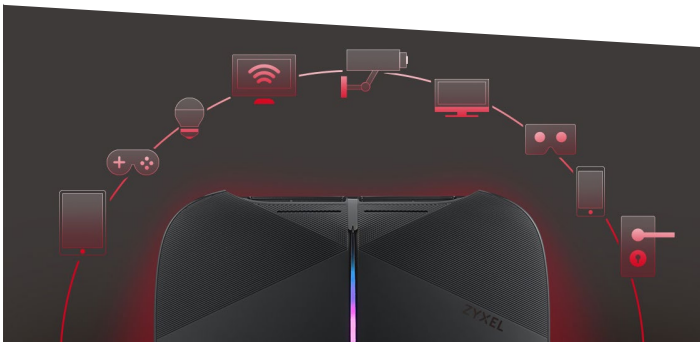

Benefits

Fastest multi-gig wired connection performance

Operate your local network at full capacity with Multi-gig solution! Armor is equipped with a multi-gig 10G/5G/2.5G/1G Ethernet LAN port which can be used to connect to multi-gig supported media servers, network attached storage devices, switches, and other devices capable of up to 10 Gbps speeds.

Amplify coverage with high-gain antennas

Armor G5 utilizes 8x8 5 GHz, 4x4 2.4 GHz high-powered amplifiers design which increases signal strength and lowers interference. Improved antennas' performance for maximum wireless coverage.

Keep ultrafast speeds on a busy network

Armor G5 dramatically increases network capacity and reduces latency for a better WiFi experience making it ideal for an environment with many connected devices. Enjoy stable wireless operations for 30+ applications like 4K/8K video, AR/VR, IoT devices everywhere in your home or office.

Stronger processor, larger memory

The 64-bit 2.2 GHz quad-core processor ensures top quality streaming experience without sacrificing performance. Optimized wireless throughput and low latency for overwhelming demands of multimedia, online gaming, HD audio/video chats, and many.

Reliable and flexible remote access OpenVPN

Armor G5 lets you to connect your private network safely with an easy-to-create OpenVPN, even when you're out and about while connected to WiFi networks that aren't your own!

Easy setup, effortless management

The Zyxel Armor app gives you full control over everything that happens on your network, anytime and anywhere! The web-based interface enables Armor to easily manage your network on a computer, including configuring accessibility features and monitoring network activities.