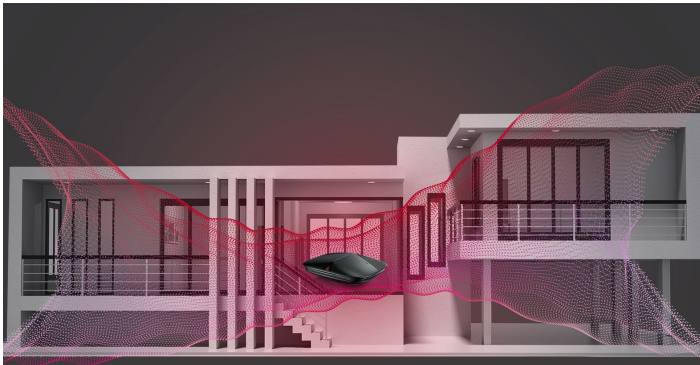

Benefits

Fastest multi-gig wired connection performance

Operate your local network at full capacity with Multi-gig solution! Armor is equipped with a multi-gig 10G/5G/2.5G/1G Ethernet LAN port which can be used to connect to multi-gig supported media servers, network attached storage devices, switches, and other devices capable of up to 10 Gbps speeds.

Amplify coverage with high-gain antennas

Armor G5 utilizes 8x8 5 GHz, 4x4 2.4 GHz high-powered amplifiers design which increases signal strength and lowers interference. Improved antennas' performance for maximum wireless coverage.