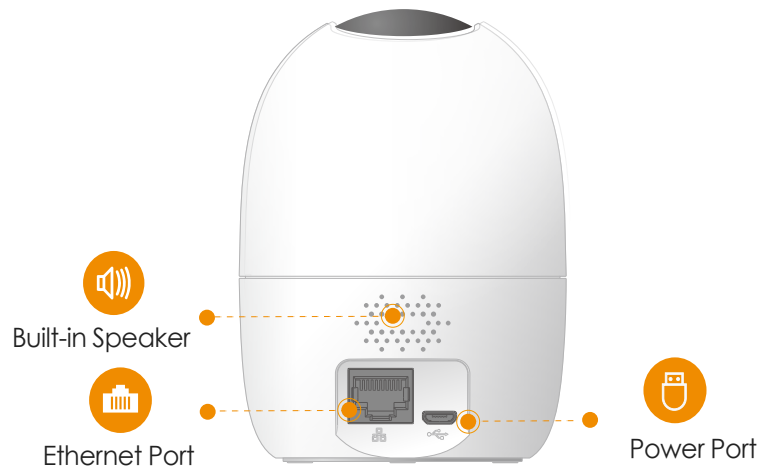

imou

Ranger 2

1080P H.265 Wi-Fi Pan & Tilt Camera

With 1080P Full HD live monitoring and 0~355° pan & -5~80° tilt features, Ranger 2 ensures every corner of your home completely covered. Human Detection quickly finds human targets in images and immediately sends a notification to you. Privacy Mode helps protect your personal privacy when you are home, and Smart Tracking function lets the camera follows moving objects when it detects motion.

Abnormal Sound Alarm

Sends alerts to your smartphone when it detects abnormal sound

Alarm Notification

Sends instant alerts to your mobile phone when an event is detected

Built-in Siren

Scare stangers away from your home

Diversified Storage

Supports NVR, Cloud Storage or Micro SD card (up to 256GB)

Two-way Talk

Communicate with family and pets easily

Stay close with what you care

With Cloud service, you will have access to what you care as long as Internet is available. You can record daily or motion videos on Cloud and playback anytime anywhere.

Front View

Back View

Specifications

Camera

1/2.7" 2Megapixel Progressive CMOS
 2MP (1920 x 1080)
 Night Vision: 10m(33ft) Distance
 3.6mm Fixed Lens
 Field of View : 93° (H), 48° (V), 115° (D)
 355° Pan & -5~80° Tilt