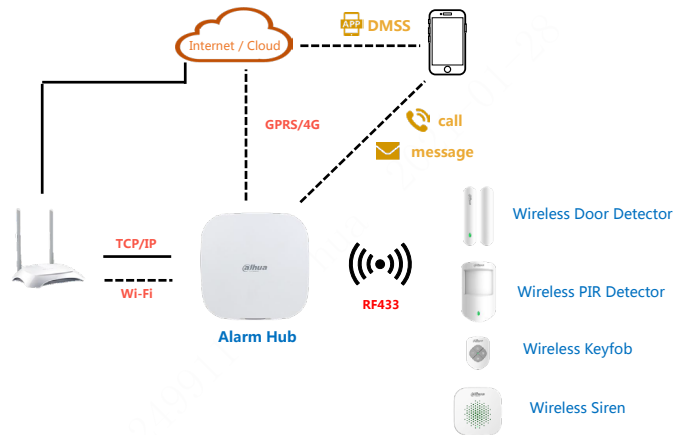

Application