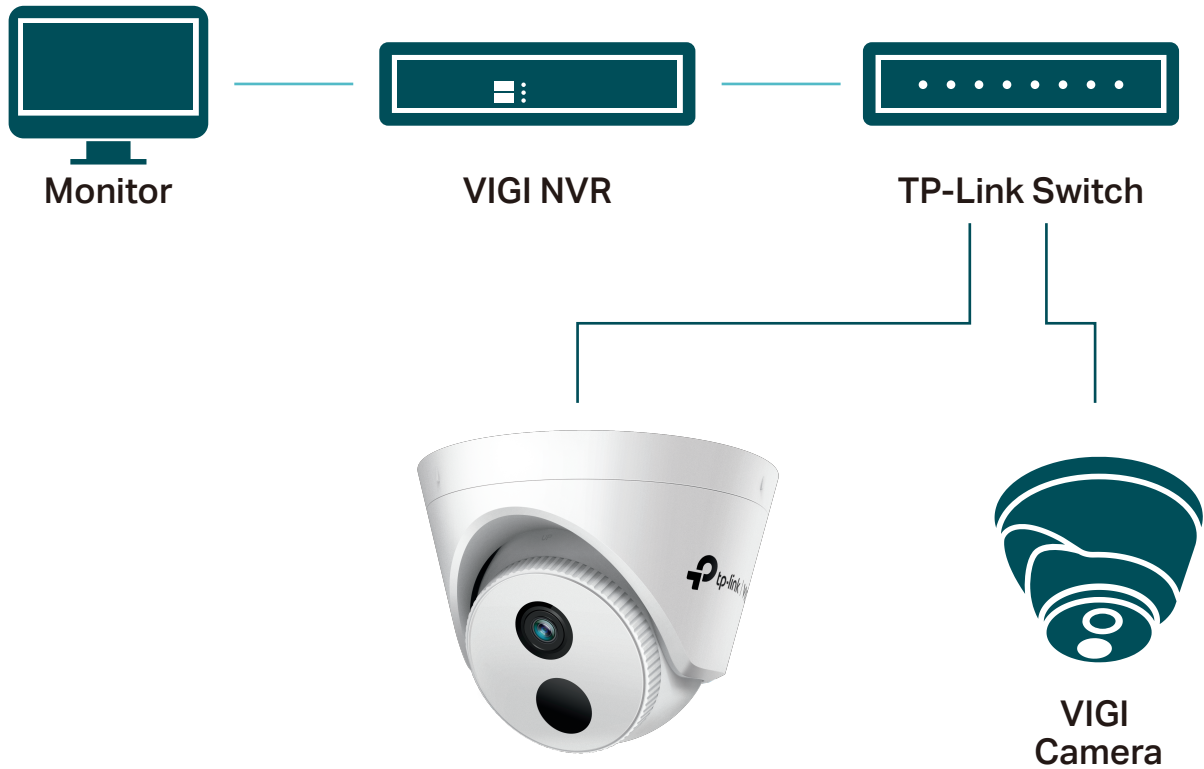

IR Turret Network Camera

MODEL: VIGI C420I (2.8/4mm), VIGI C430I (2.8/4mm),
VIGI C440I (2.8/4mm)

H.265+

2/3/4MP

Human & Vehicle
Classification

Smart Detection

SmartVid

Remote Monitoring

Line-Crossing

Camera Tampering

Abandoned Object

// SmartVid

Smart IR

Keeps objects from being under-rendered when far away or overexposed when close to camera at night.

Wide Dynamic Range

Adjusts for lighting contrast to minimize shadowing effects and renders images true to life.

3D DNR

Removes abnormal pixelation to provide clearer video and eliminate distortion.

// VIGI Surveillance Solution

The VIGI professional surveillance system by TP-Link is dedicated to protecting the business that you've worked hard to build—whenever, wherever.

Outstanding functions, reliable quality guarantees, and simplified installation work together to ensure your business stays safe and sound.

// Flexible Installation

Easily route your camera's cable into a dropped ceiling or avoid drilling by slotting it through the camera's side outlet.