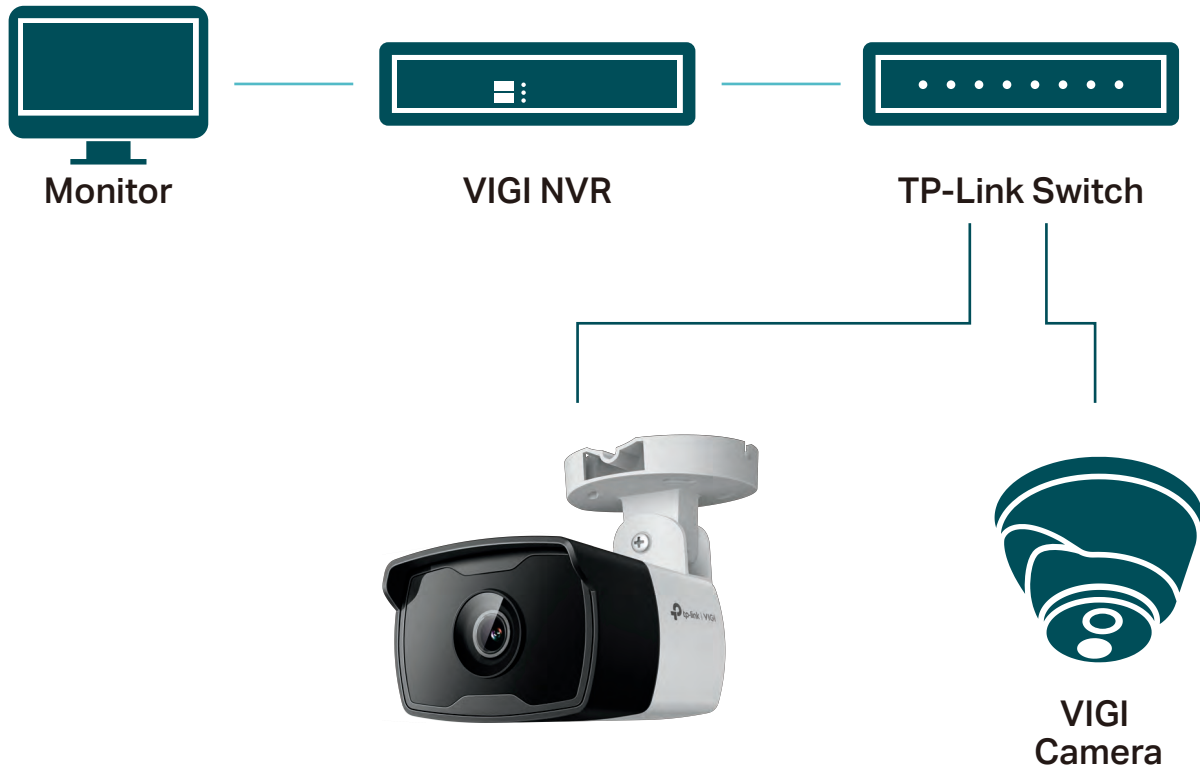

// VIGI Surveillance Solution

The VIGI professional surveillance system by TP-Link is dedicated to protecting the business that you've worked hard to build—whenever, wherever.

Outstanding functions, reliable quality guarantees, and simplified installation work together to ensure your business stays safe and sound.