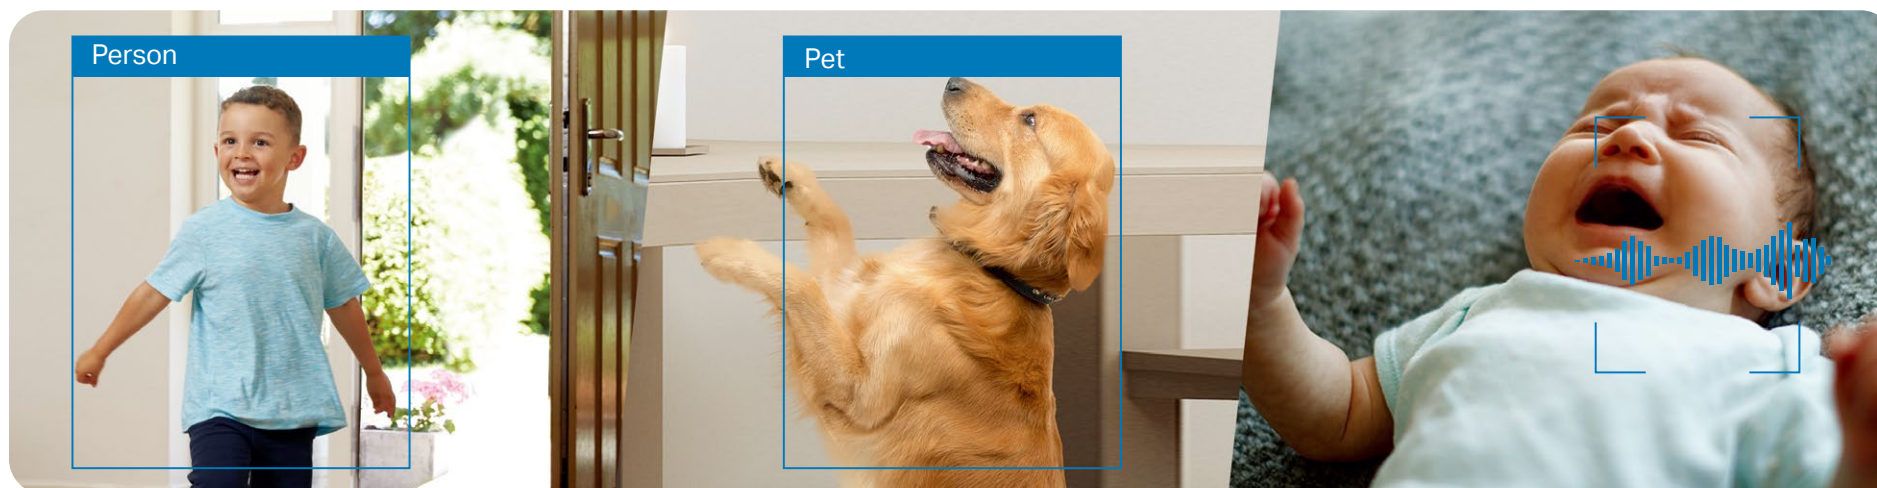

# AI Home Security Wi-Fi Camera

Tapo C125

## Physical Privacy Shutter

Free Smart AI  
Detection

140° Ultra-Wide  
View

Discreet Night Vision  
with 940nm IR LED

2K  
QHD  
Wi-Fi 6

### Smart AI Detection and Notification

Smart AI identifies people, pets, and vehicles while also recognizing abnormal sounds, notifying users as needed.