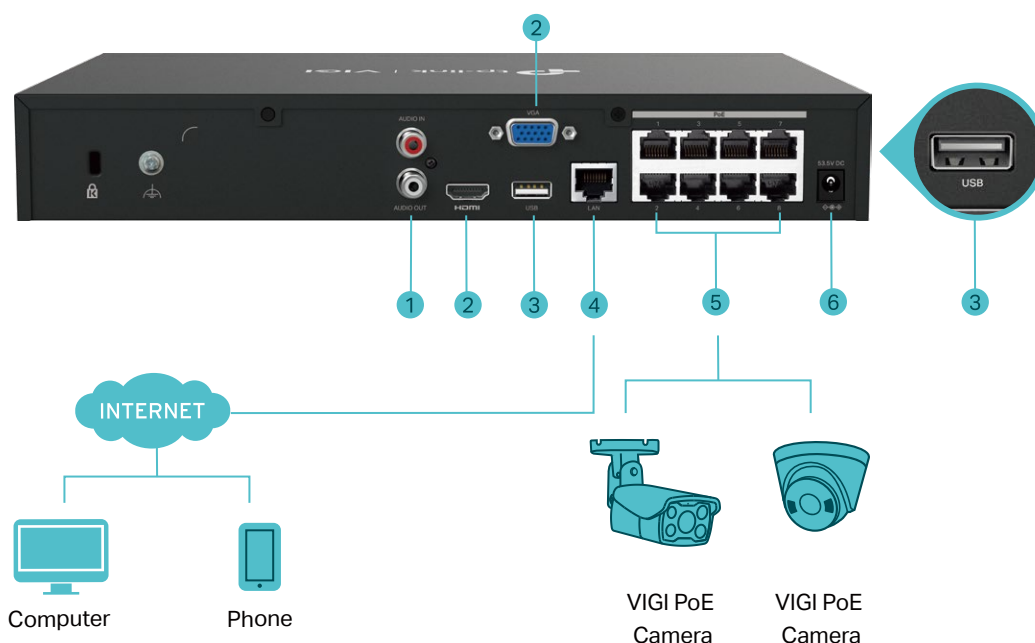

8 Channel PoE+ Network Video Recorder

MODEL: VIGI NVR1008H-8P

H.265+

8 PoE+ Ports | **53w** PoE Budget

Remote Management
Dedicated VIGI app

Smart Detection

Configuration for Better Monitoring*

Two-Way Audio

Highlight

8-Channel Live View

Ensure a real-time display of every monitored area on one screen and take everything under your control.

Simplified Deployment with PoE+

Easily connect and power your PoE camera with one RJ45 cable transmitting both data and power. No power adapter needed.

4K Video Output

Show more details with up to 8MP resolution for one channel and 16MP decoding capacity in total for all channels

Easy Management

Seamlessly manage the NVR and connected cameras via the web UI, NVR UI, VIGI app, and VIGI Security Manager. Customize the management systems to suit your specific needs.

Network Topology

1. AUDIO IN and AUDIO OUT for Two-Way Audio
2. HDMI and VGA Ports for Video Output
3. Two USB Ports for Mouse, Keyboard, or Mobile Hard Disk Connection*
4. LAN Port for Ethernet Connection
5. Eight PoE+ Ports to Connet and Power Your Camera
6. Power Supply