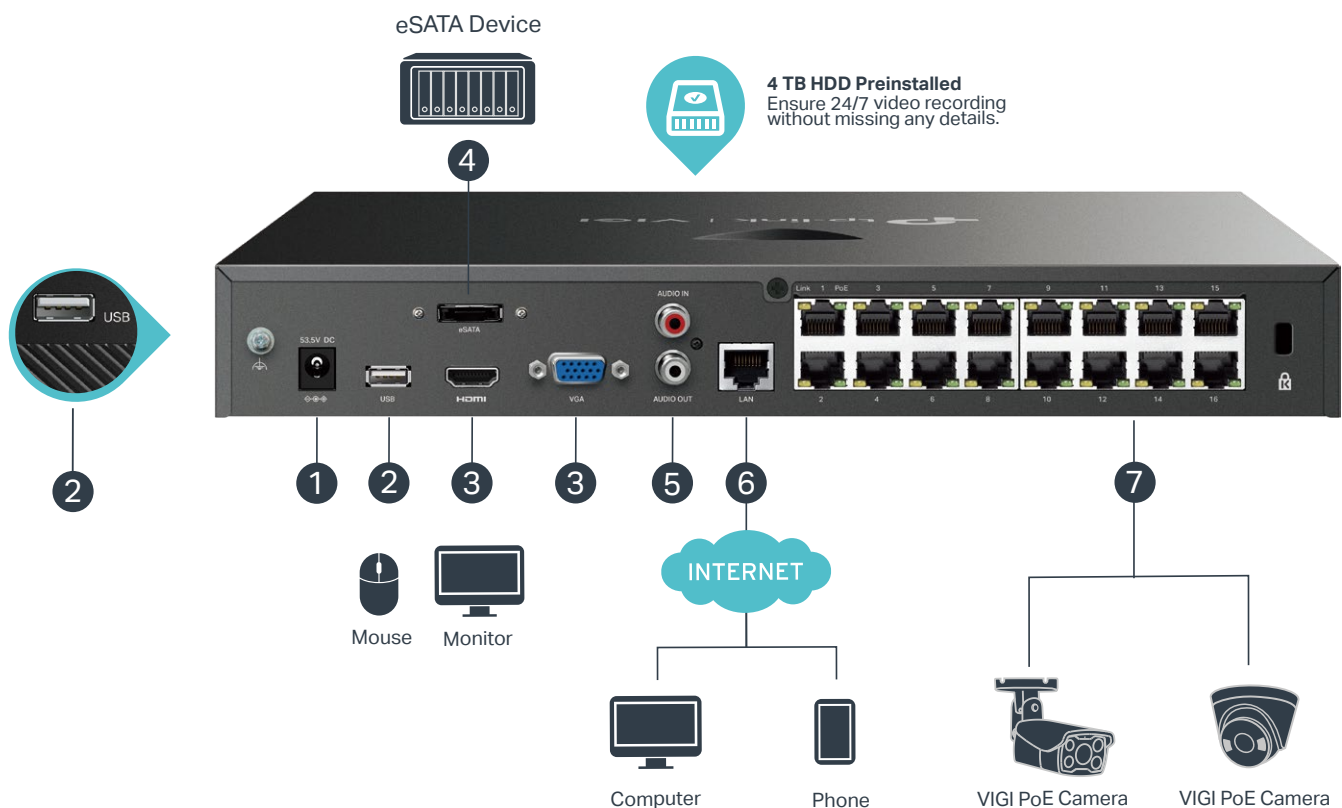

16 Channel PoE+ Network Video Recorder

MODEL: VIGI NVR2016H-16MP

H.265+

16 PoE+ Ports | **140W** PoE Budget

2 SATA Interfaces
Up to 16 TB for Each HDD

Remote Management
Dedicated VIGI app

Smart Detection
Configuration for Better Monitoring*

Highlight

16-Channel Live View

Ensure a real-time display of every monitored area on one screen and take everything under your control.

16× PoE+ Ports for Simple Deployment

Easily connect and power your PoE camera with one RJ45 cable transmitting both data and power. No power adapter needed.

4K Video Output

Show more details with up to 8MP resolution for one channel and 16MP decoding capacity in total for all channels

Easy Management

Seamlessly manage the NVR and connected cameras via the web UI, NVR UI, VIGI app, and VIGI Security Manager. Customize the management systems to suit your specific needs.

Network Topology

1. Power Supply
2. Two USB Ports for Mouse, Keyboard, or Mobile Hard Disk Connection[^]
3. HDMI and VGA Ports for Video Output
4. eSATA interface for eSATA device
5. AUDIO IN and AUDIO OUT for Two-Way Audio
6. LAN Port for Ethernet Connection
7. PoE ports for PoE cameras