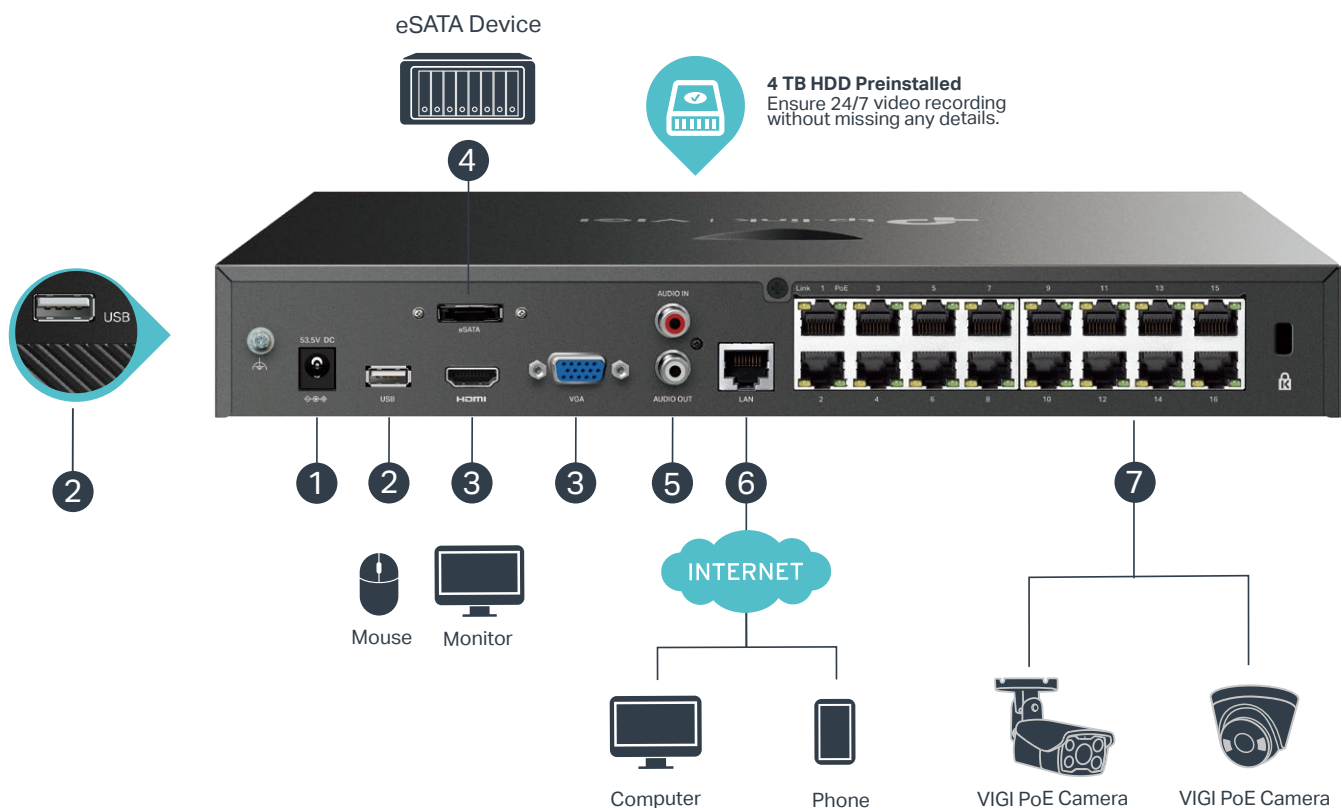

## H.265+

**16** PoE+ Ports | **90W** PoE Budget

**2 SATA Interfaces**  
Up to 16 TB for Each HDD

**Remote Management**  
Dedicated VIGI app

**Smart Detection**  
Configuration for Better Monitoring\*

**Two-Way Audio**  
Listen and Talk in Real Time

#### 16× PoE+ Ports for Simple Deployment

Easily connect and power your PoE camera with one RJ45 cable transmitting both data and power. No power adapter needed.

#### Easy Management

Seamlessly manage the NVR and connected cameras via the web UI, NVR UI, VIGI app, and VIGI Security Manager. Customize the management systems to suit your specific needs.

## 1. Power Supply

2. Two USB Ports for Mouse, Keyboard, or Mobile Hard Disk Connection<sup>^</sup>

3. HDMI and VGA Ports for Video Output

4. eSATA interface for eSATA device

5. AUDIO IN and AUDIO OUT for Two-Way Audio