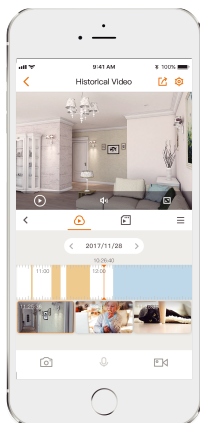

Cell PT With Solar Panel

For Continuous Charging

3MP H.265 Wi-Fi Battery Camera

The Cell PT set up with 2.4GHz Wi-Fi is a 100% wire-free rechargeable camera that delivers well-rounded home protection for up to almost 365 days on one single charge. With 2K, IP66 Weatherproof, the Cell PT outdoor provides a huge field of view so you can see every corner of your home. Equipped with a built-in microphone and speaker, the outdoor camera allows you to listen and talk to anyone. Easy wireless installation—no need to connect your security camera to electrical wiring. Compatible with Amazon Alexa. 3W Solar Panel uses power from the sun to continuously charge Cell PT providing non-stop peace of mind.

- 3MP QHD Video**
See more details than 2K
- 100% Wire-Free**
Supports 2.4 GHz Wi-Fi, Free of network cabling and power wiring hassles
- 15000mAh Rechargeable Battery**
DC 5V Power Supply Rechargeable Battery Power
- Siren & Spotlight**
Once an intruder is detected, the camera's spotlights and siren will be triggered or manually activated to warn off the would-be criminal.
- PIR+Human Detection**
Discerns people and motion detection. More accurate alerts.
- Low-Battery Notifications**
Informs you when battery level goes down to 20%, 10%, so you can charge it in time.
- Two-way Talk**
Using variable sound when taking real-time talk with people in front of the camera
- Auto Tracking**
Track moving targets in time.
- Type-C**
Type-C interface with better adaptability.
- IP66**
Weatherproof for outdoor conditions
- Flexible and Secure Storage**
insert a micro SD card for local storage (up to 256GB).
- Works with Solar Panel**
Works with Imou Solar Panel for battery charging