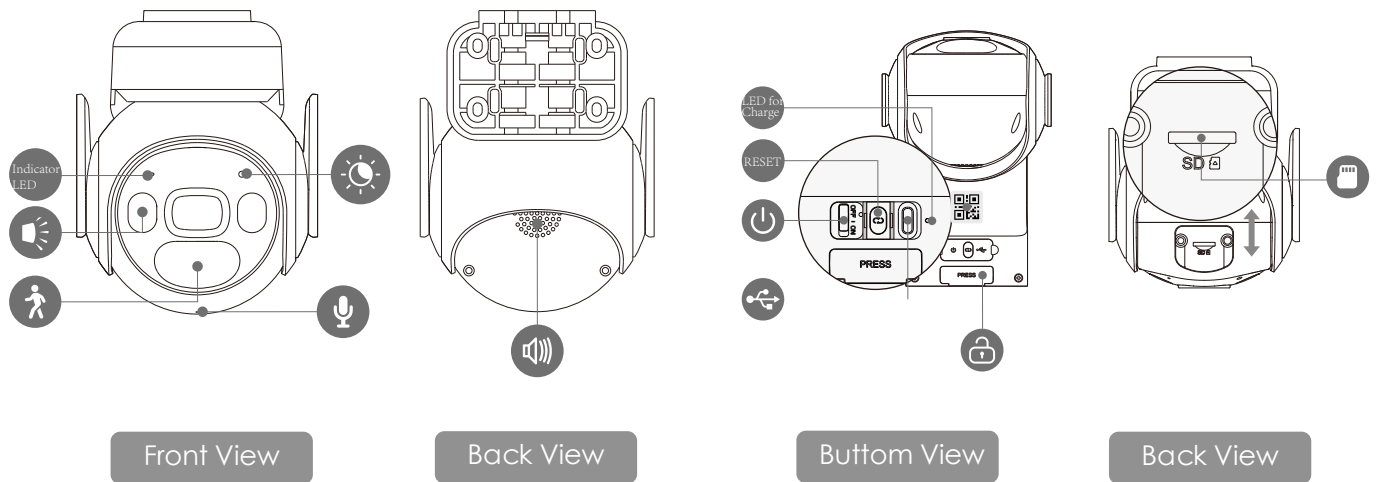

Specifications

Camera

1/2.8" Progressive CMOS
3MP(2304*1296)
Night Vision: 20m(65ft) Distance
3.6mm Fixed Lens
Field of View: 3.6mm: 88° (H), 45° (V), 107° (D)
(330° Pan, 90° Tilt)
15000mAh Rechargeable Battery

Video & Audio

Video Compression : H.265/H.264
Up to 15fps Frame Rate
8x Digital Zoom
Two-way Audio

Notice Management

Motion Detection
Human Detection
Configurable Region
Performance mode

Storage

Local Storage: SD Card Slot (Support SD Card up to 256GB)
Cloud Storage: Imou Subscription Plan
Record, view, and save events in your Imou app with a 31 day free-trial of the Imou Subscription Plan

Network

Wi-Fi:IEEE802.11b/g/n,50m Open Field
Imou App: iOS, Android

Auxiliary Interface

Built-in Mic & Speaker
Power on / off Button
Reset Button
Micro SD Card Slot (up to 256GB)

General

Material: Plastic
DC 5V 2A Power / Imou Solar Panel Supply
Power Consumption:<3.5W
Operating Temperature:-20°C~+50°C, Less Than 95%RH(-4°F~122°F)
Charging Temperature:-0°C~+45°C (32°F~112°F)
Camera Dimensions: 177*110*142 mm (6.97*4.33*5.59 inch)
Camera Weight: 718g (1.58 lb)
CE, UKCA, WWA

What's in the box

- 1x Camera
- 1x Power Cable(1m)
- 1x Screw Positioning Stickers
- 1x Quick Start Guide
- 1x Mounting Bracket
- 1x Screw and Wall Anchor pack
- 1x Solar Panel
- 1x Locking Screw Cap
- 3 Wall Anchors
- 1x Universal Joint
- 1x Base
- 1x Quick Start Guide
- 1x Circular Socket Nut
- 4 Screws